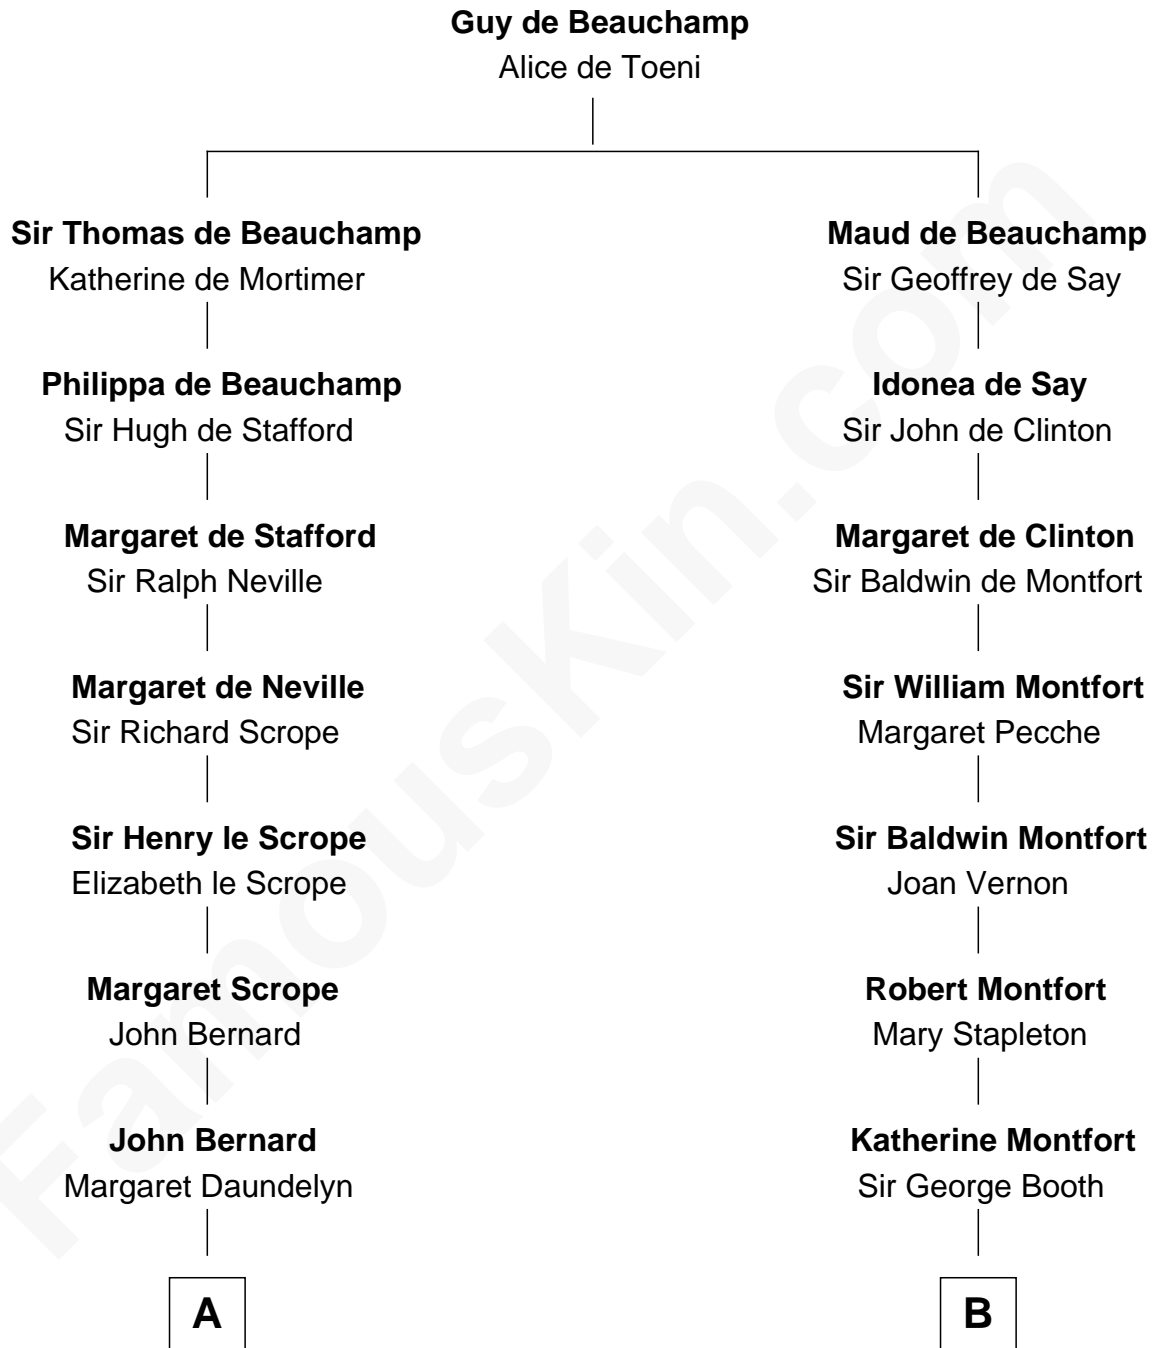

FamousKin.com

Relationship Chart of

Francis Lightfoot Lee

Signer of the Declaration of Independence

14th cousin 2 times removed of

Abraham Baldwin

Signer of the U.S. Constitution

A

John Bernard
Cecily Muscote

Francis Bernard
Alice Hazlewood

Elizabeth Bernard
Thomas Harrison

Probable

Benjamin Harrison
Mary - - - - -

Benjamin Harrison
Hannah Churchill

Hannah Harrison
Philip Ludwell

Hannah Ludwell
Gov. Thomas Lee

Francis Lightfoot Lee
Signer of Declaration of Independence

B

Sir William Booth
Ellen Montgomery

Jane Booth
Sir Thomas Holford

Dorothy Holford
John Bruen

John Bruen
Anne Fox

Obadiah Bruen
Sarah Seeley

Mary Bruen
John Baldwin