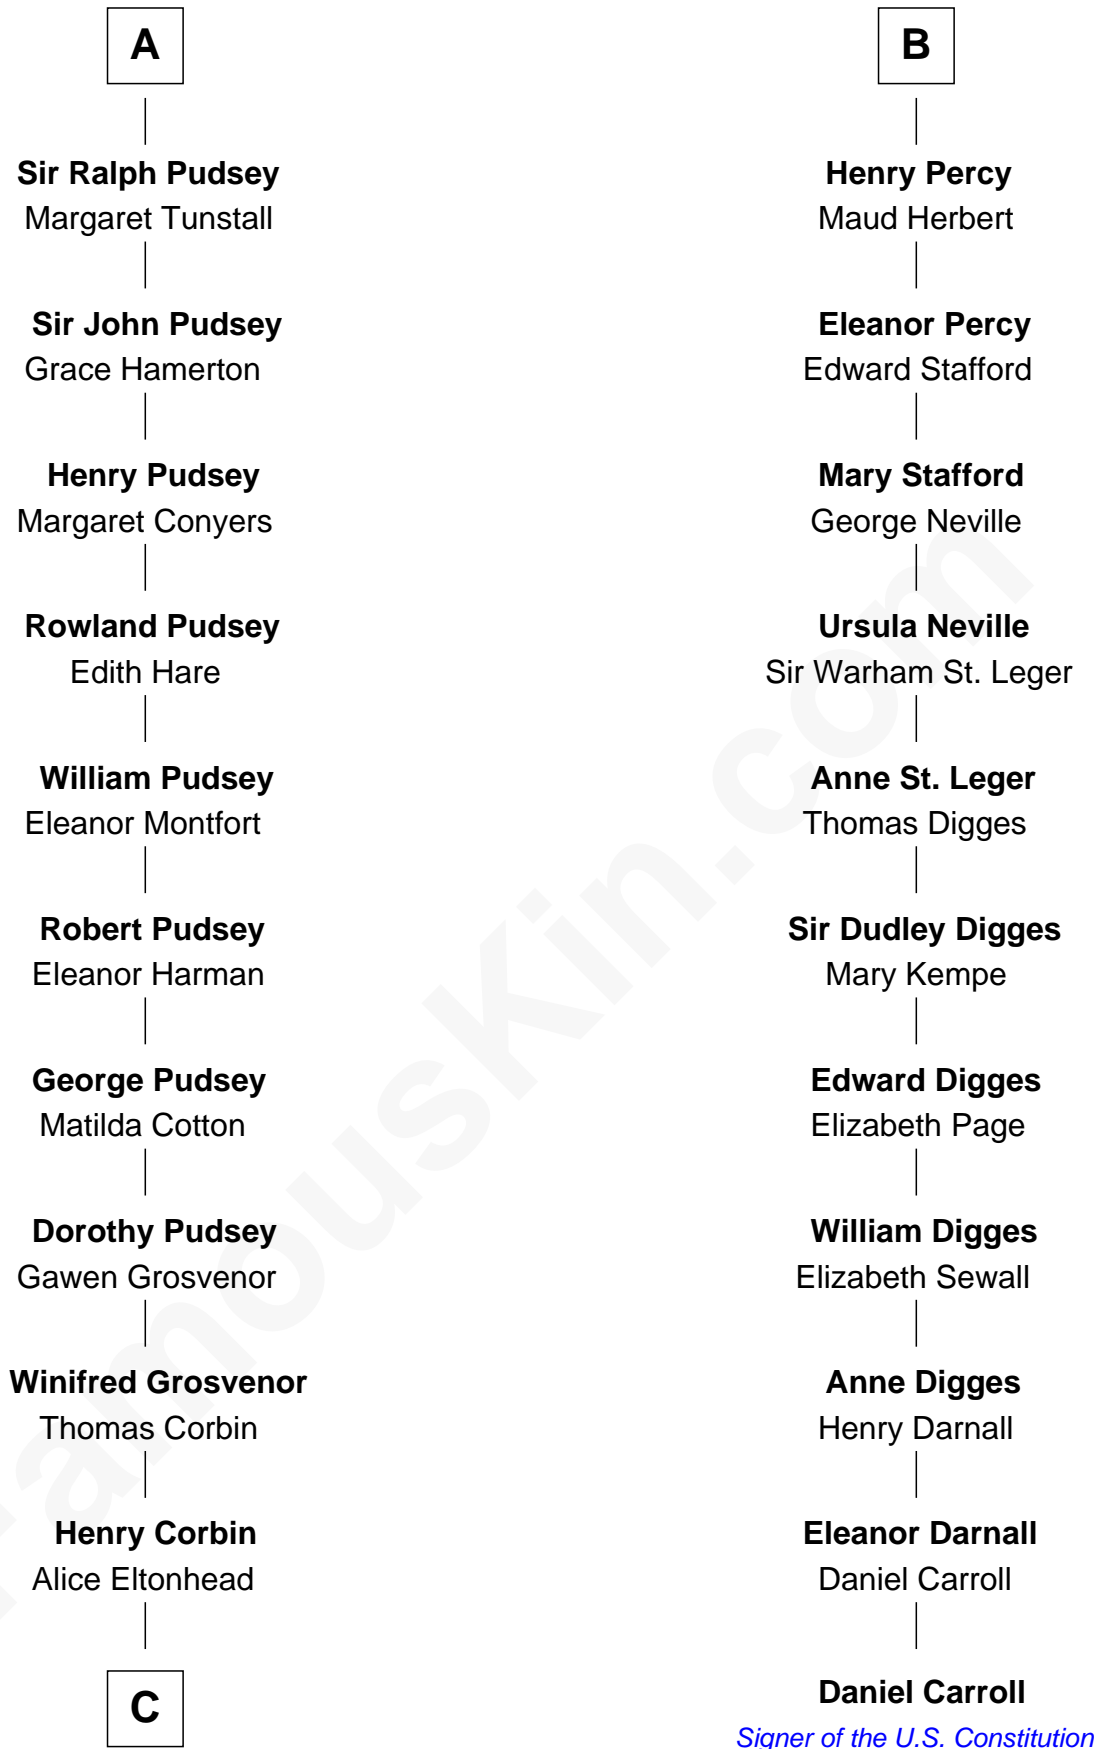

FamousKin.com

Relationship Chart of

Francis Lightfoot Lee

Signer of the Declaration of Independence

17th cousin 2 times removed of

Daniel Carroll

Signer of the U.S. Constitution

C

—
Laetitia Corbin

Richard Lee

—
Gov. Thomas Lee

Hannah Ludwell

—
Francis Lightfoot Lee

Signer of Declaration of Independence

FamousKin.com