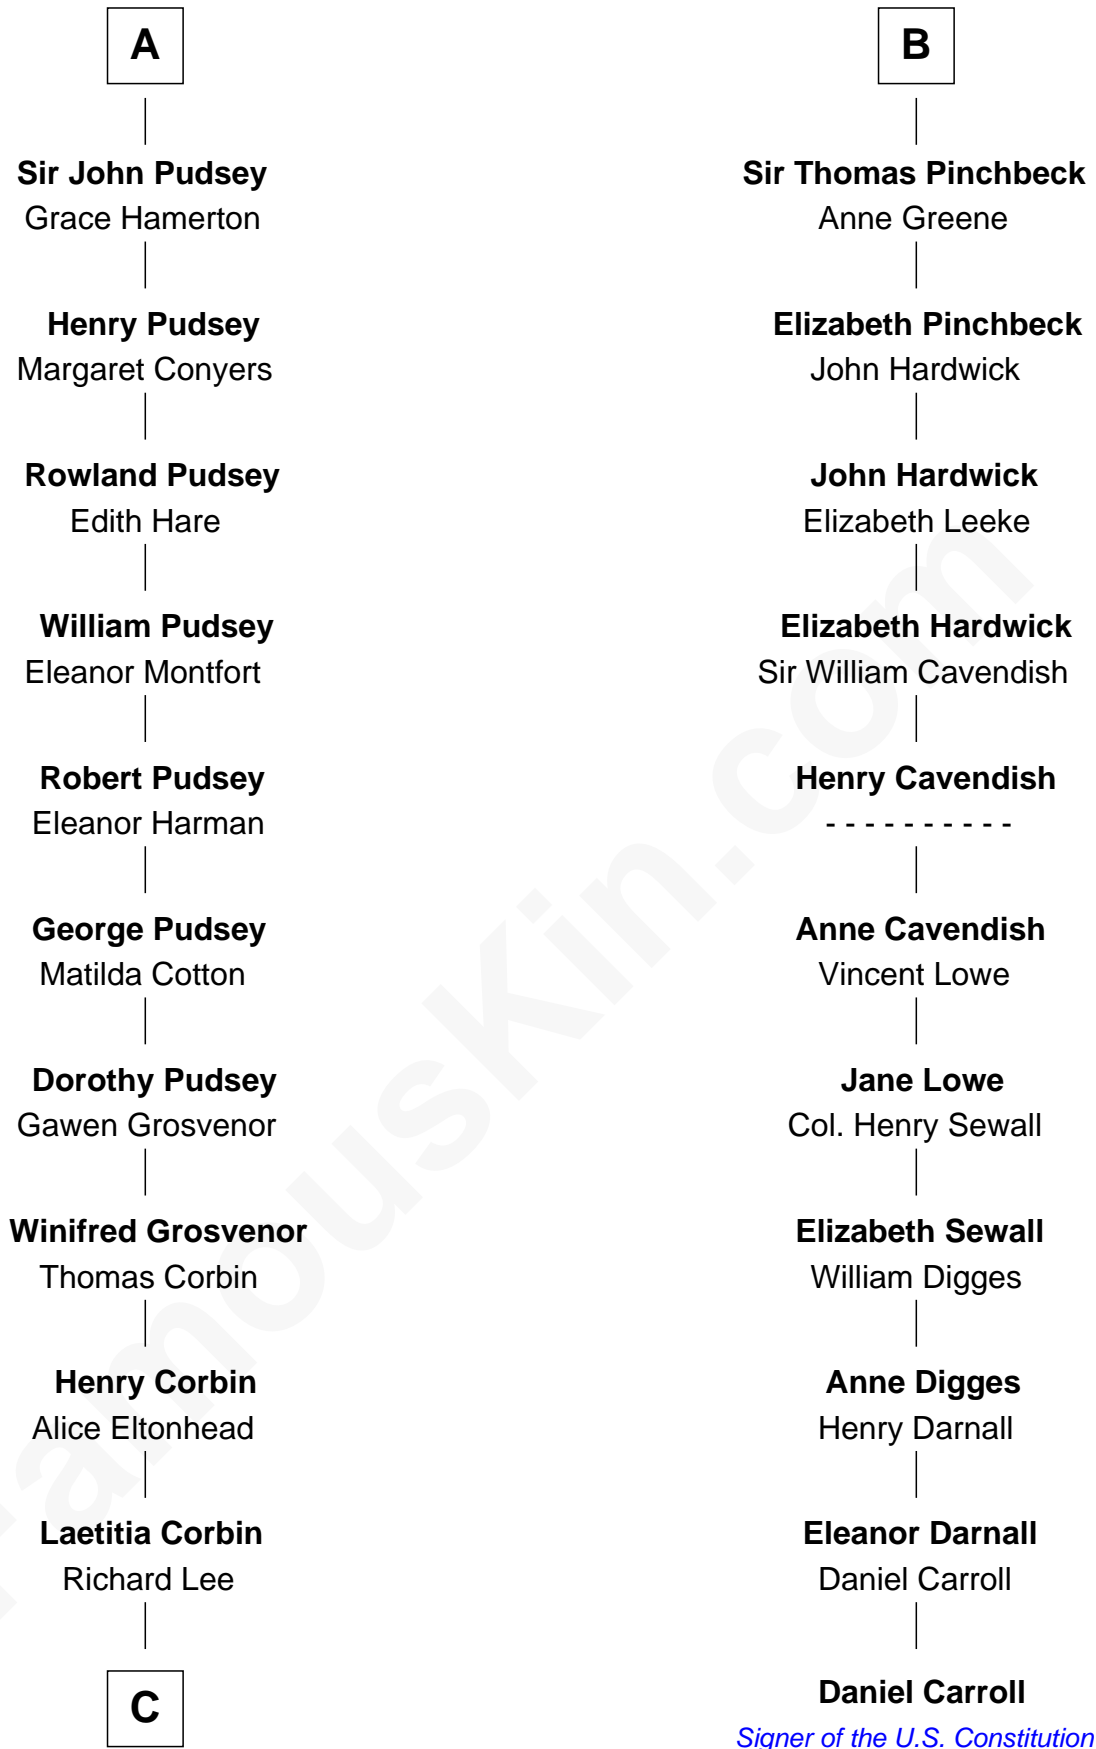

FamousKin.com

Relationship Chart of

Francis Lightfoot Lee

Signer of the Declaration of Independence

17th cousin 1 time removed of

Daniel Carroll

Signer of the U.S. Constitution

C

Gov. Thomas Lee

Hannah Ludwell

Francis Lightfoot Lee

Signer of Declaration of Independence

FamousKin.com