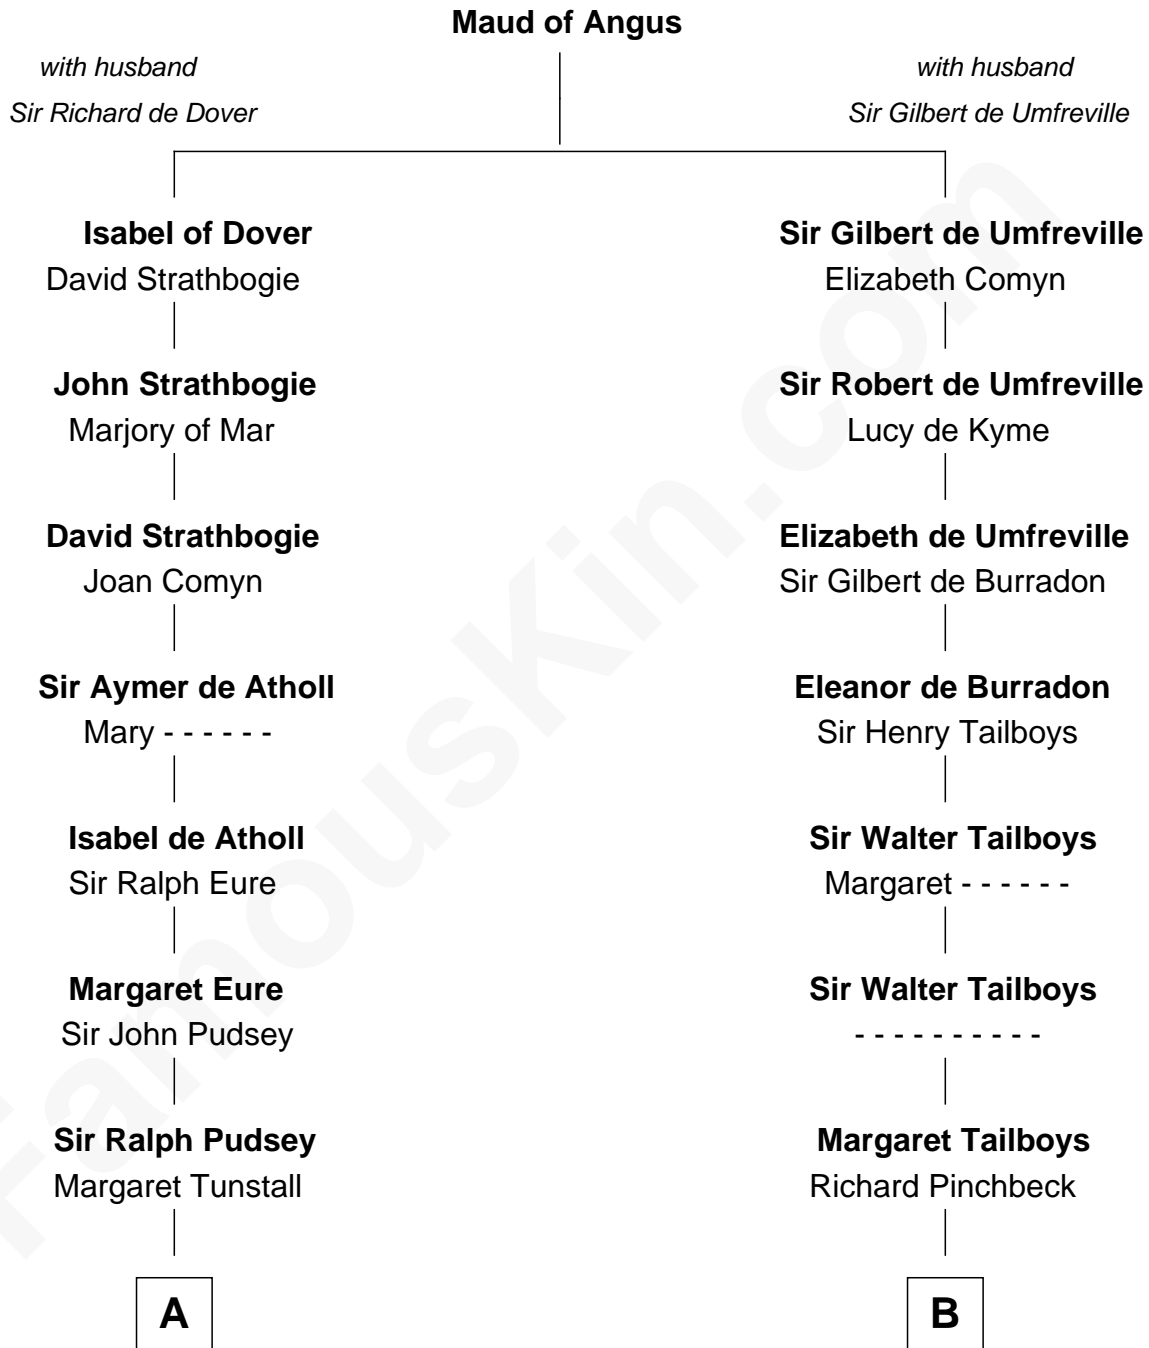

FamousKin.com

Relationship Chart of

Francis Lightfoot Lee

Signer of the Declaration of Independence

17th cousin 1 time removed of

Daniel Carroll

Signer of the U.S. Constitution

C

Gov. Thomas Lee

Hannah Ludwell

Francis Lightfoot Lee

Signer of Declaration of Independence

FamousKin.com