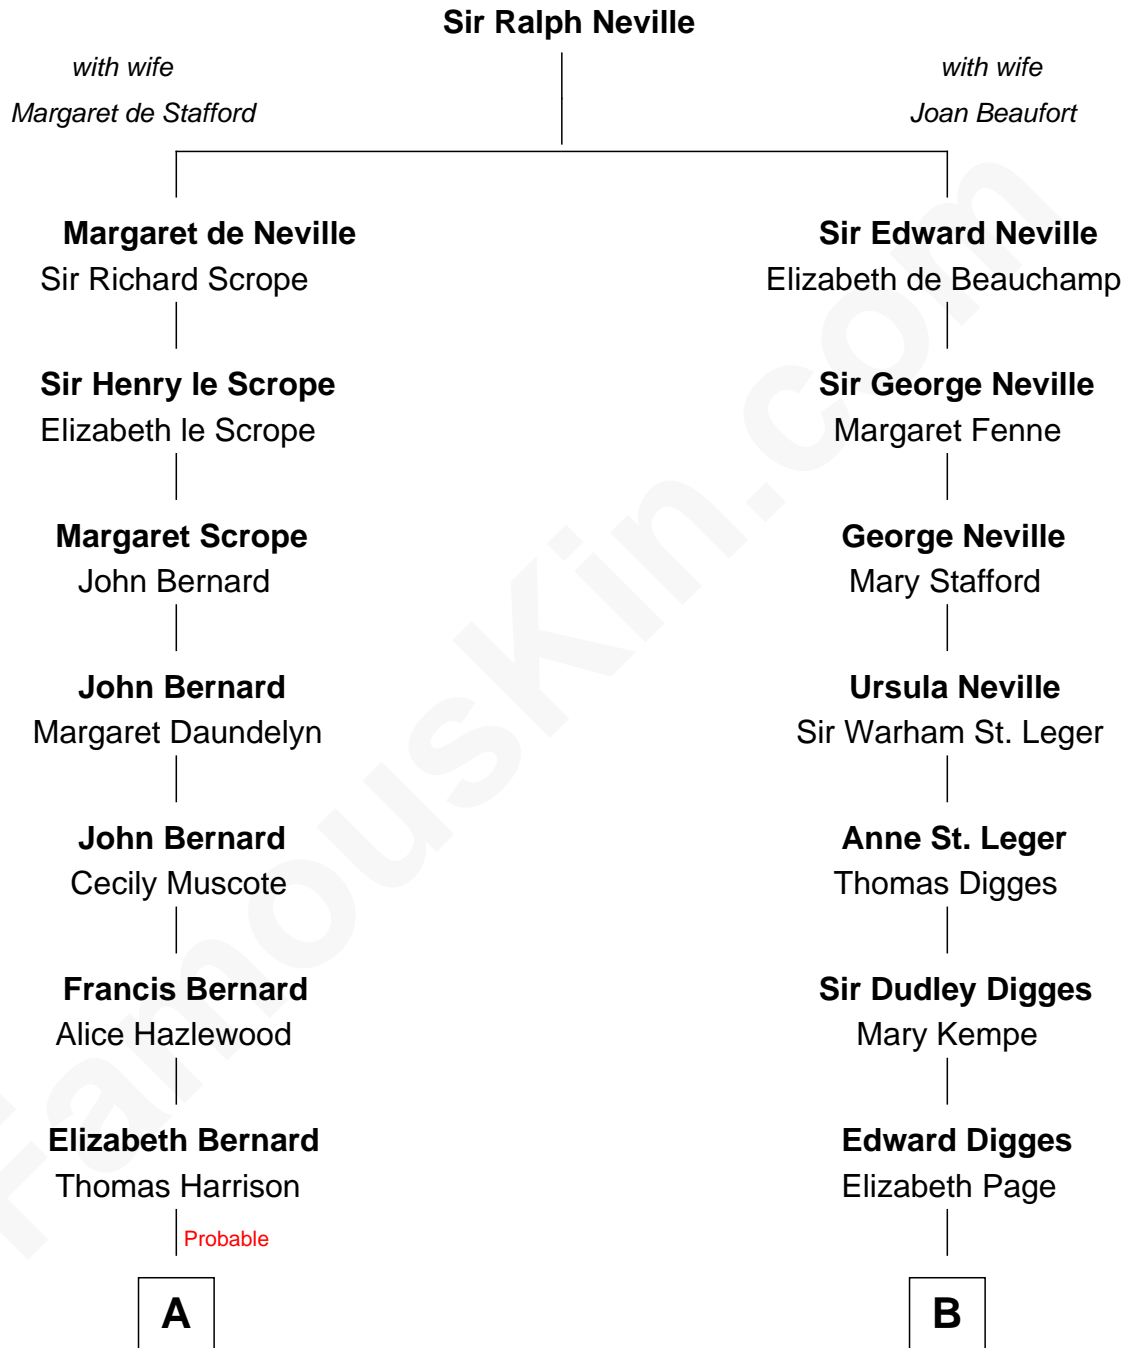

FamousKin.com

Relationship Chart of

Francis Lightfoot Lee

Signer of the Declaration of Independence

10th cousin 1 time removed of

Daniel Carroll

Signer of the U.S. Constitution

A

Benjamin Harrison

Mary - - - - -

Benjamin Harrison

Hannah Churchill

Hannah Harrison

Philip Ludwell

Hannah Ludwell

Gov. Thomas Lee