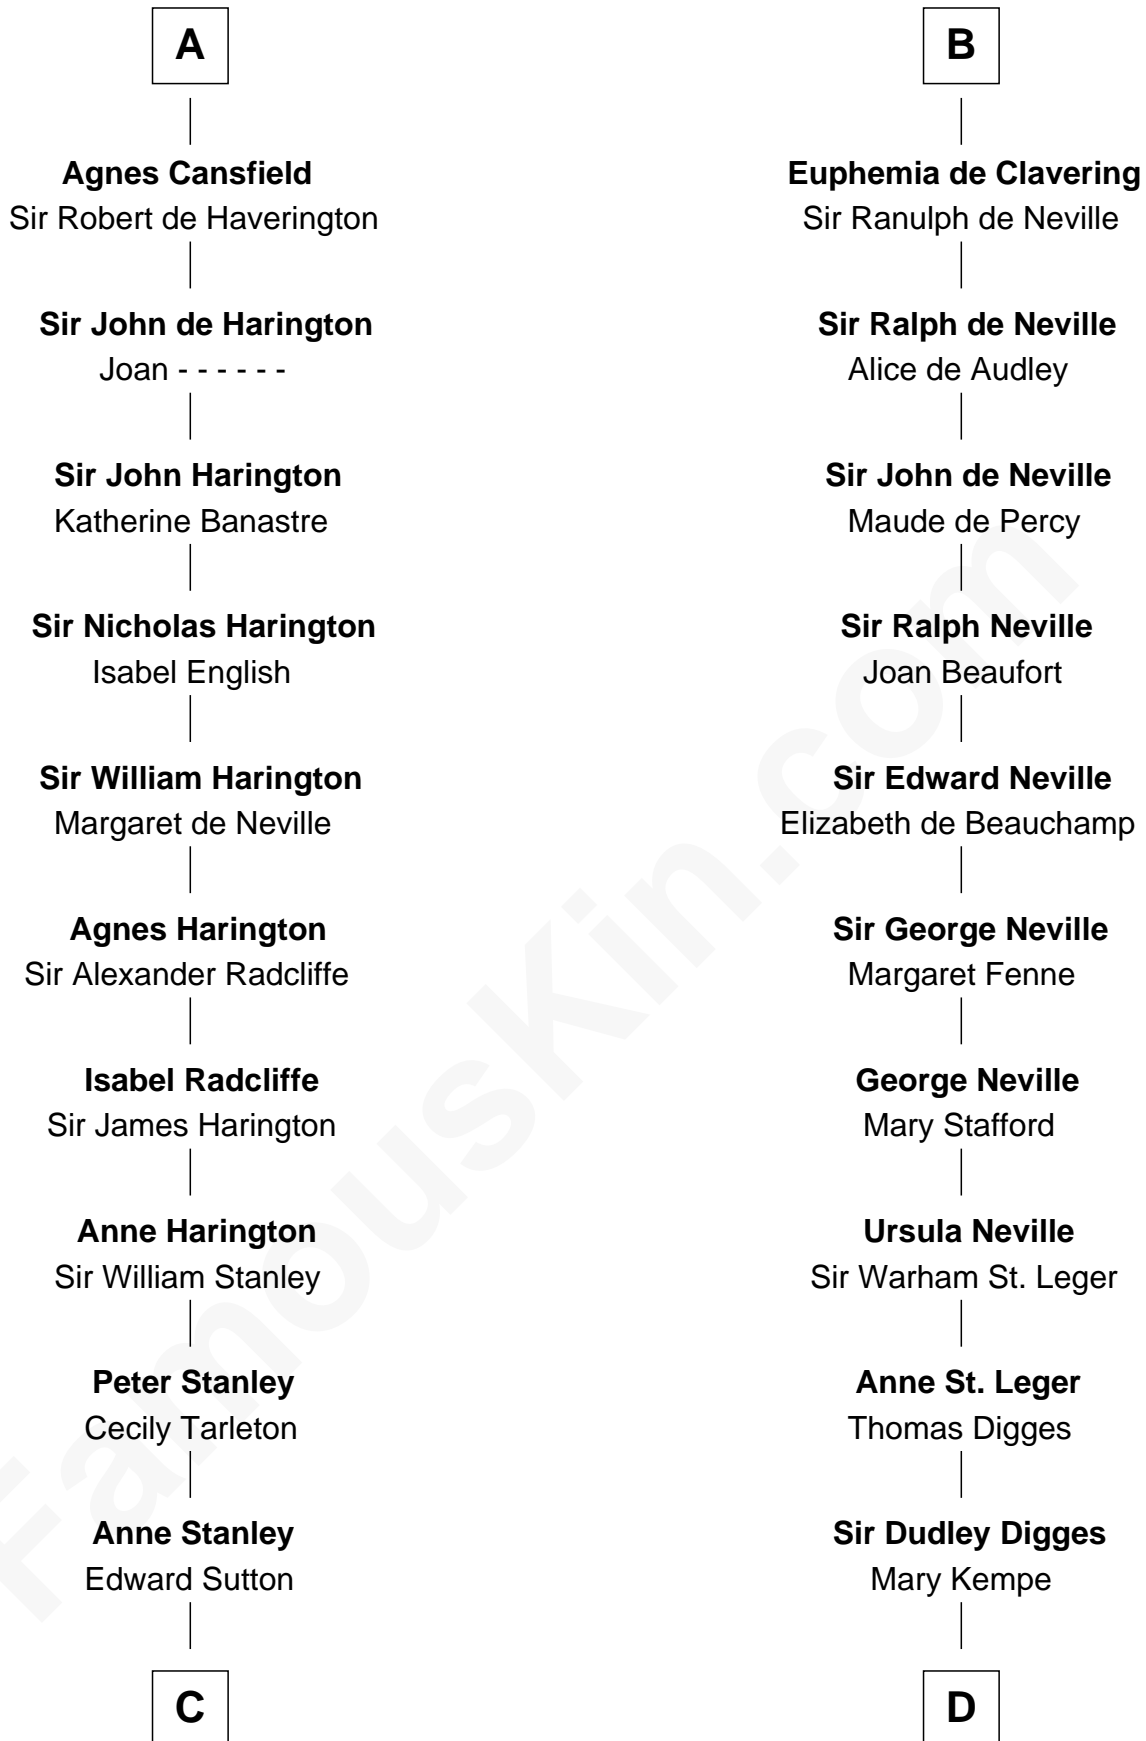

FamousKin.com

Relationship Chart of

Francis Lightfoot Lee

Signer of the Declaration of Independence

21st cousin of

Daniel Carroll

Signer of the U.S. Constitution

Gospatric I of Northumbria

C

Anne Sutton
Richard Eltonhead

Alice Eltonhead
Henry Corbin

Laetitia Corbin
Richard Lee

Gov. Thomas Lee
Hannah Ludwell

Francis Lightfoot Lee
Signer of Declaration of Independence

D

Edward Digges
Elizabeth Page

William Digges
Elizabeth Sewall

Anne Digges
Henry Darnall

Eleanor Darnall
Daniel Carroll

Daniel Carroll
Signer of the U.S. Constitution

FamousKin.com