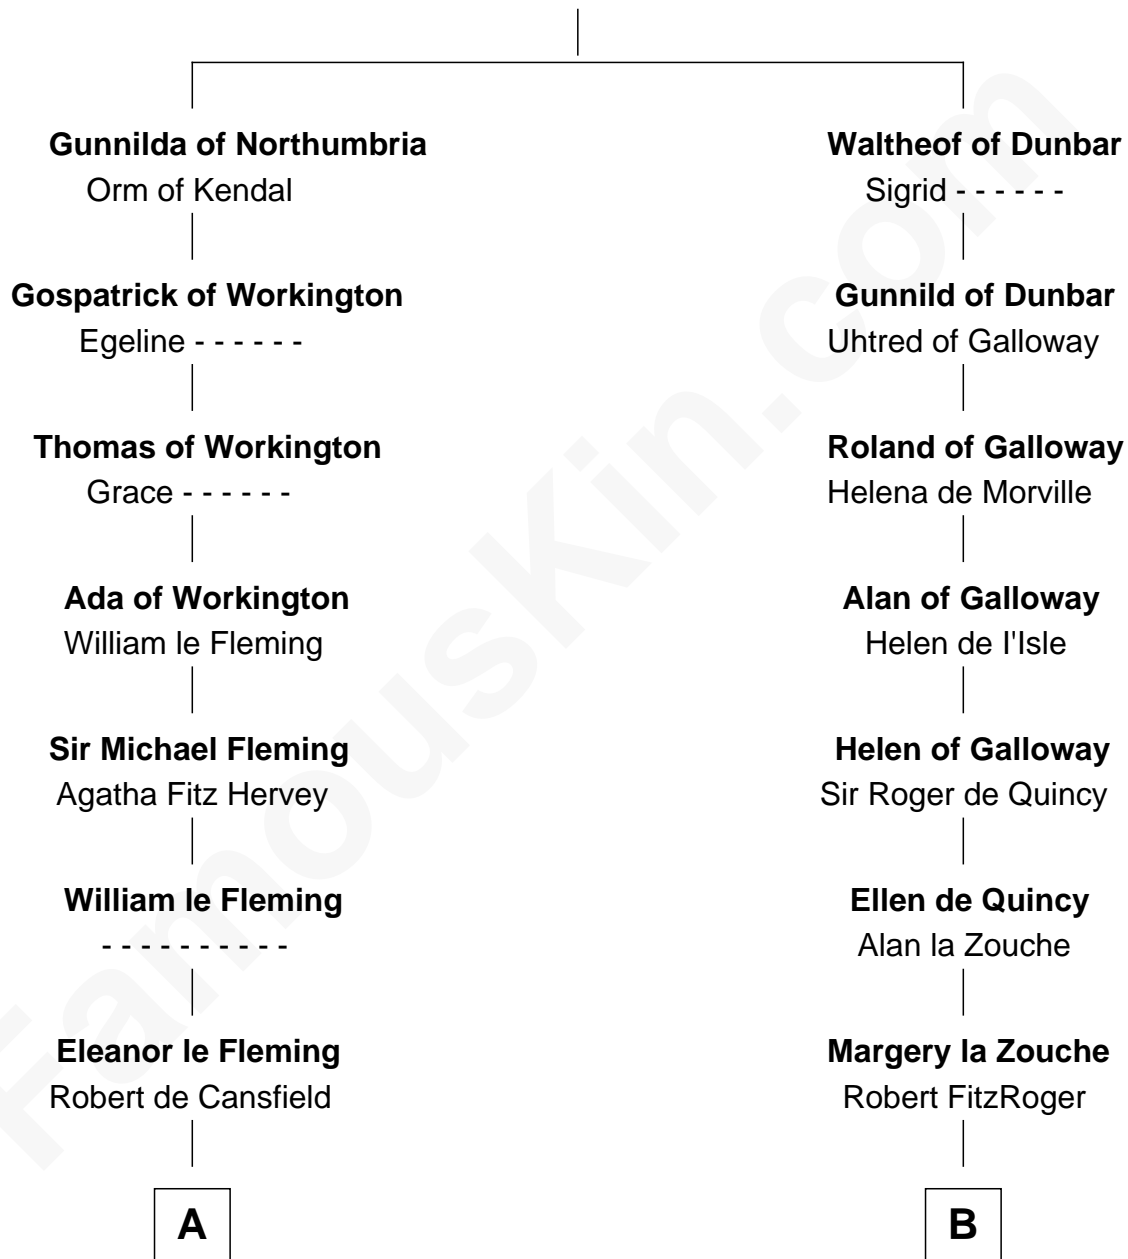

FamousKin.com

Relationship Chart of

Francis Lightfoot Lee

Signer of the Declaration of Independence

21st cousin of

Daniel Carroll

Signer of the U.S. Constitution

Gospatric I of Northumbria

C

Anne Sutton
Richard Eltonhead

Alice Eltonhead
Henry Corbin

Laetitia Corbin
Richard Lee

Gov. Thomas Lee
Hannah Ludwell

Francis Lightfoot Lee
Signer of Declaration of Independence

D

Edward Digges
Elizabeth Page

William Digges
Elizabeth Sewall

Anne Digges
Henry Darnall

Eleanor Darnall
Daniel Carroll

Daniel Carroll
Signer of the U.S. Constitution

FamousKin.com