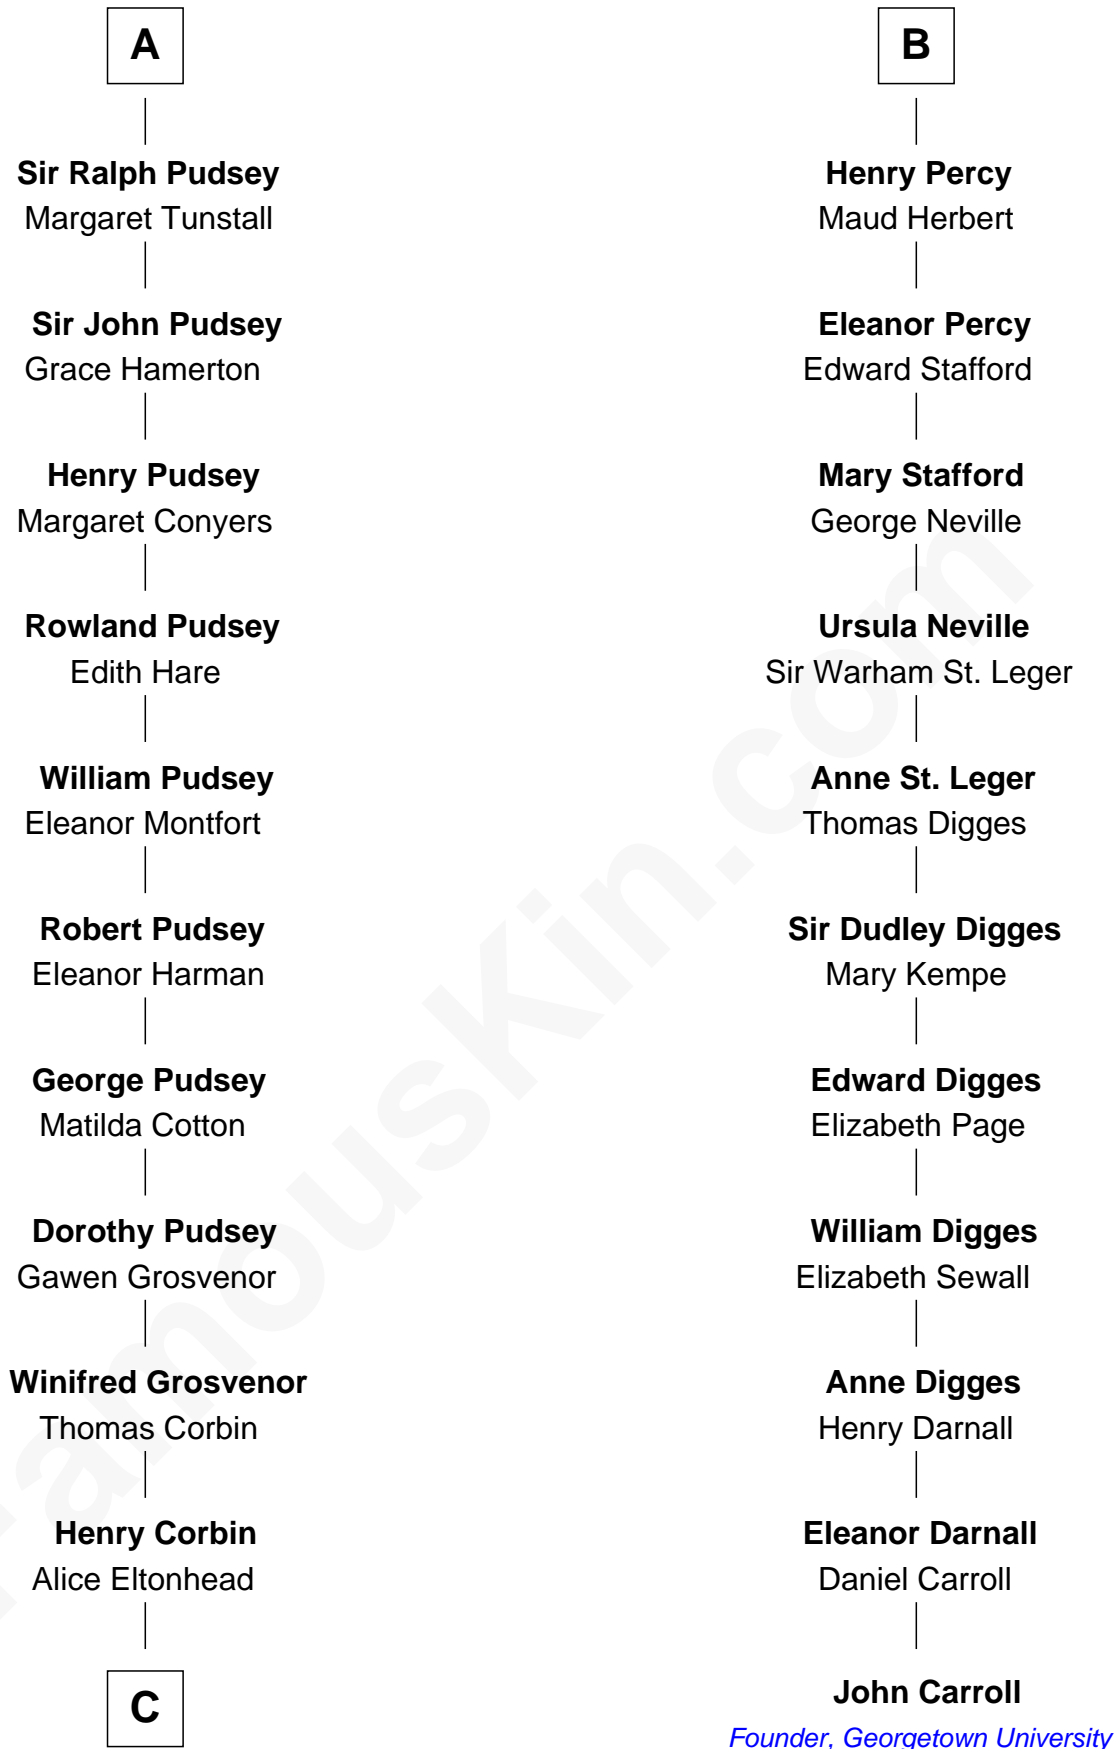

FamousKin.com

Relationship Chart of

Francis Lightfoot Lee

Signer of the Declaration of Independence

17th cousin 2 times removed of

John Carroll

Founder of Georgetown University

C

—
Laetitia Corbin

Richard Lee

—
Gov. Thomas Lee

Hannah Ludwell

—
Francis Lightfoot Lee

Signer of Declaration of Independence

FamousKin.com