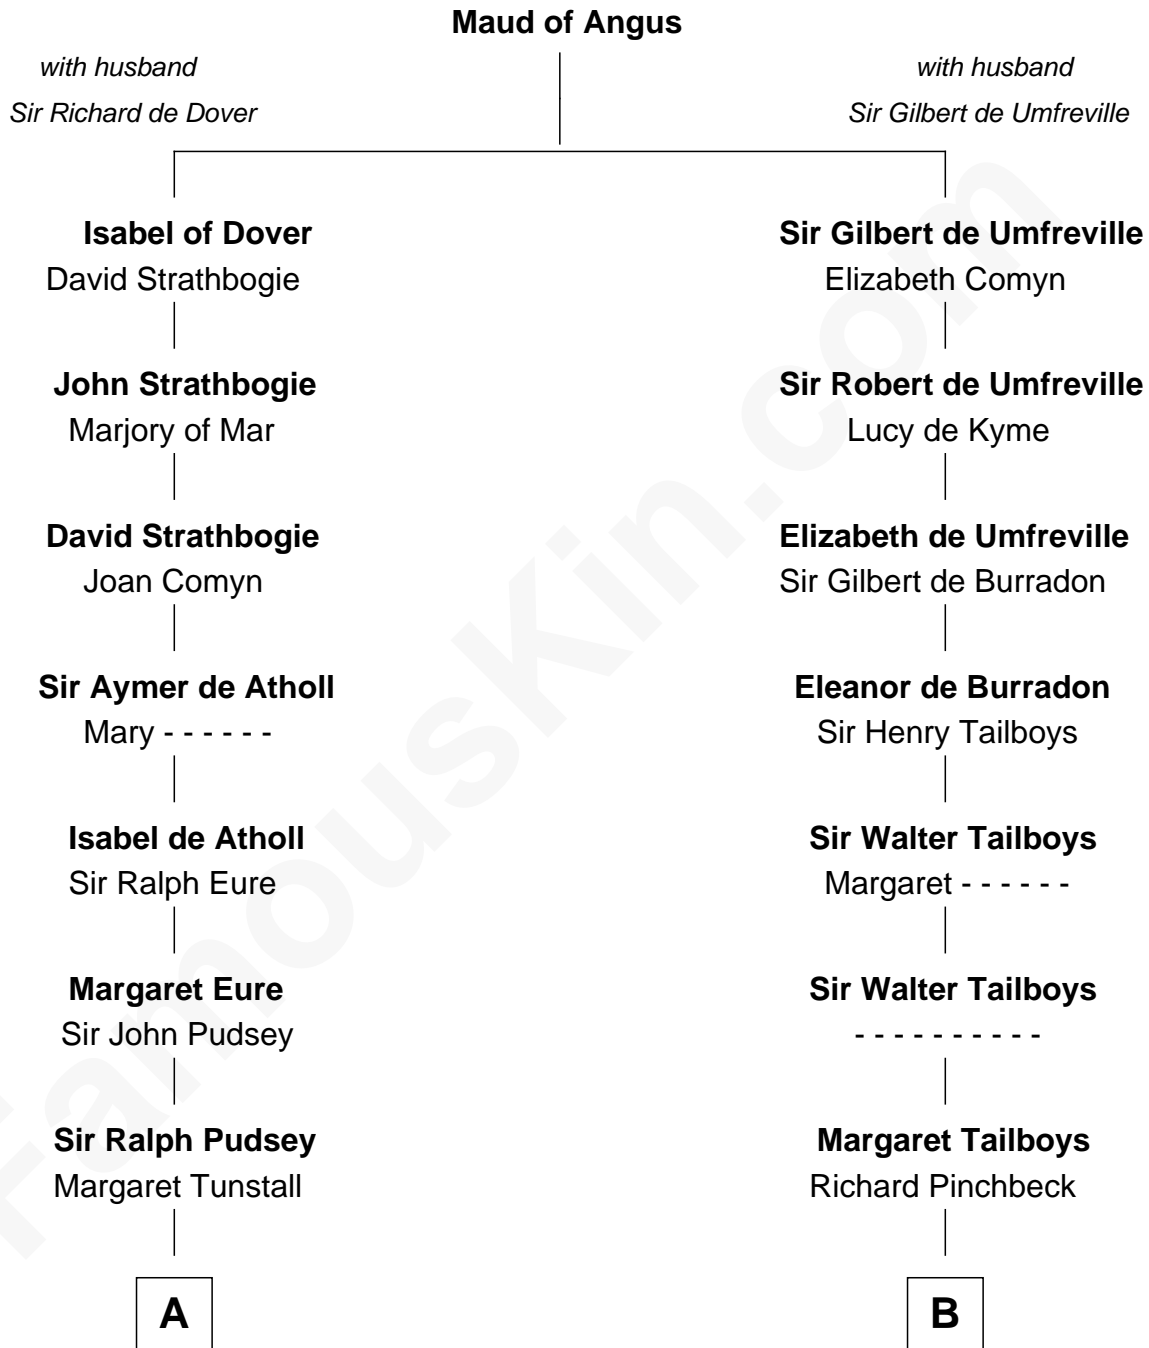

FamousKin.com

Relationship Chart of

Francis Lightfoot Lee

Signer of the Declaration of Independence

17th cousin 1 time removed of

John Carroll

Founder of Georgetown University

C

Gov. Thomas Lee

Hannah Ludwell

Francis Lightfoot Lee

Signer of Declaration of Independence

FamousKin.com