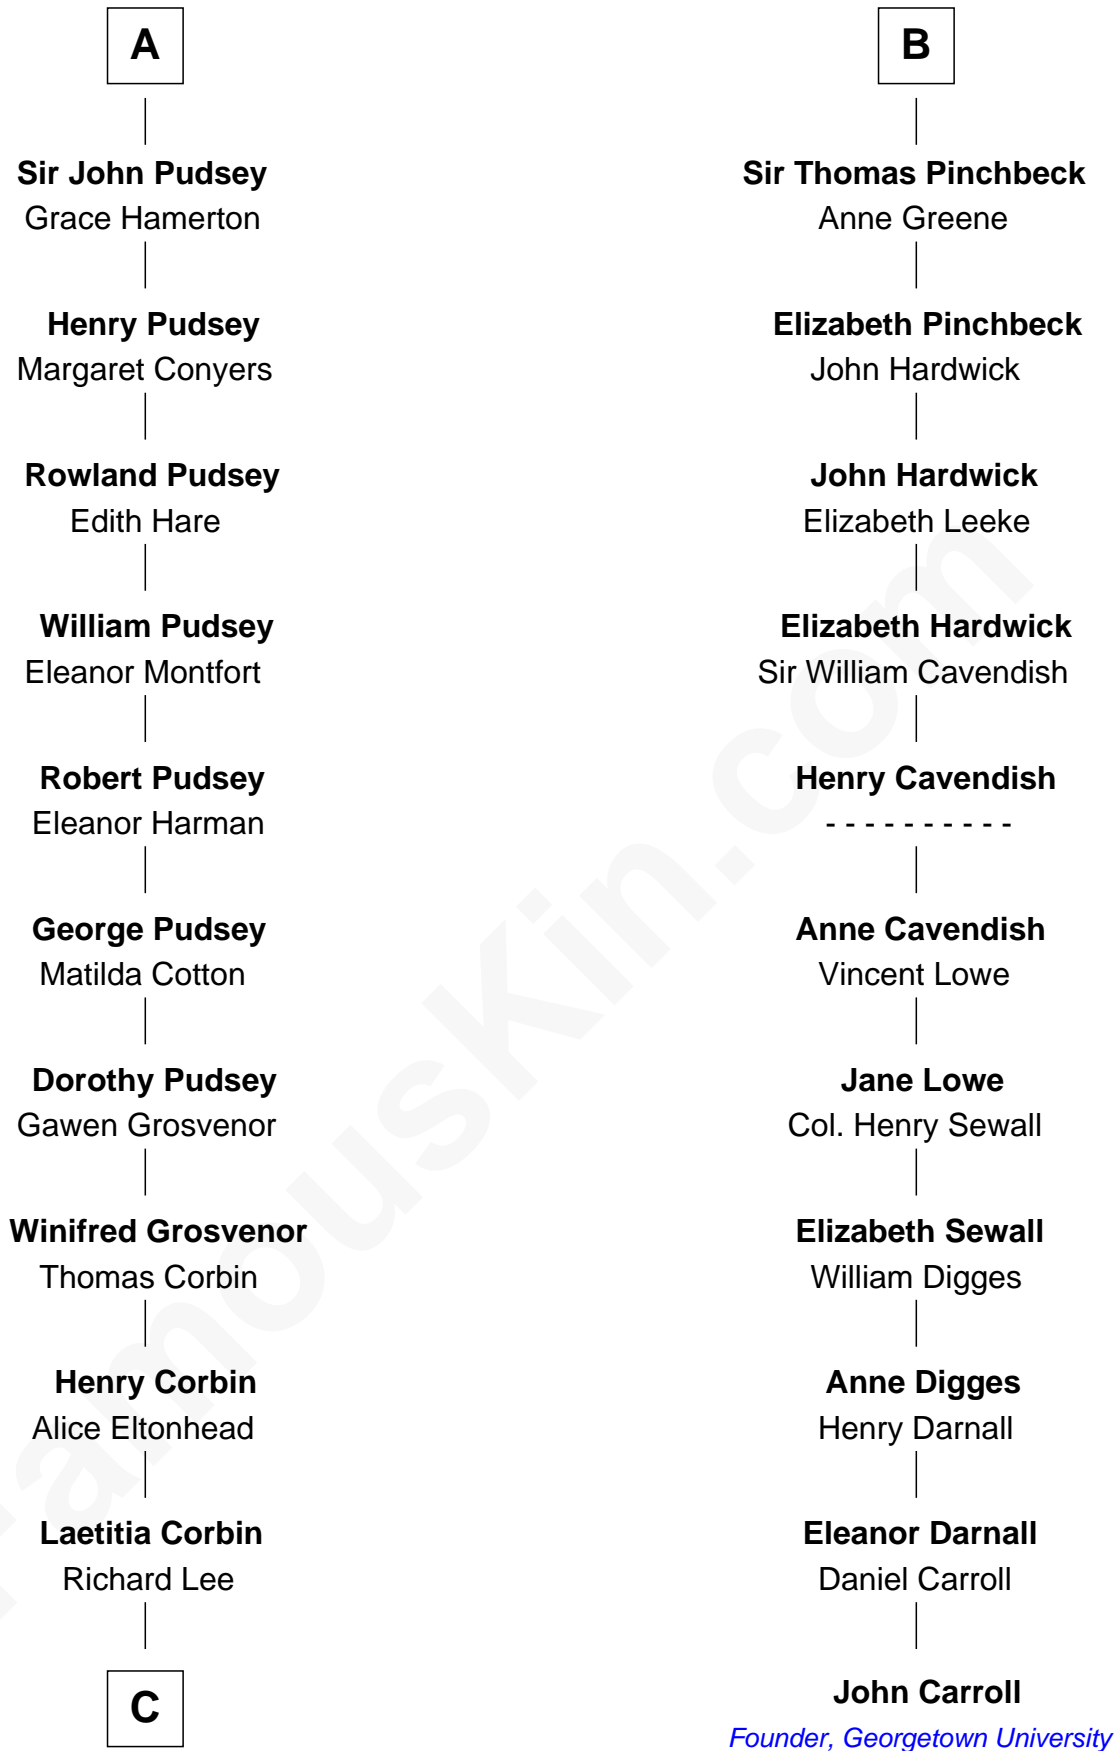

FamousKin.com

Relationship Chart of

Francis Lightfoot Lee

Signer of the Declaration of Independence

17th cousin 1 time removed of

John Carroll

Founder of Georgetown University

C

Gov. Thomas Lee

Hannah Ludwell

Francis Lightfoot Lee

Signer of Declaration of Independence

FamousKin.com