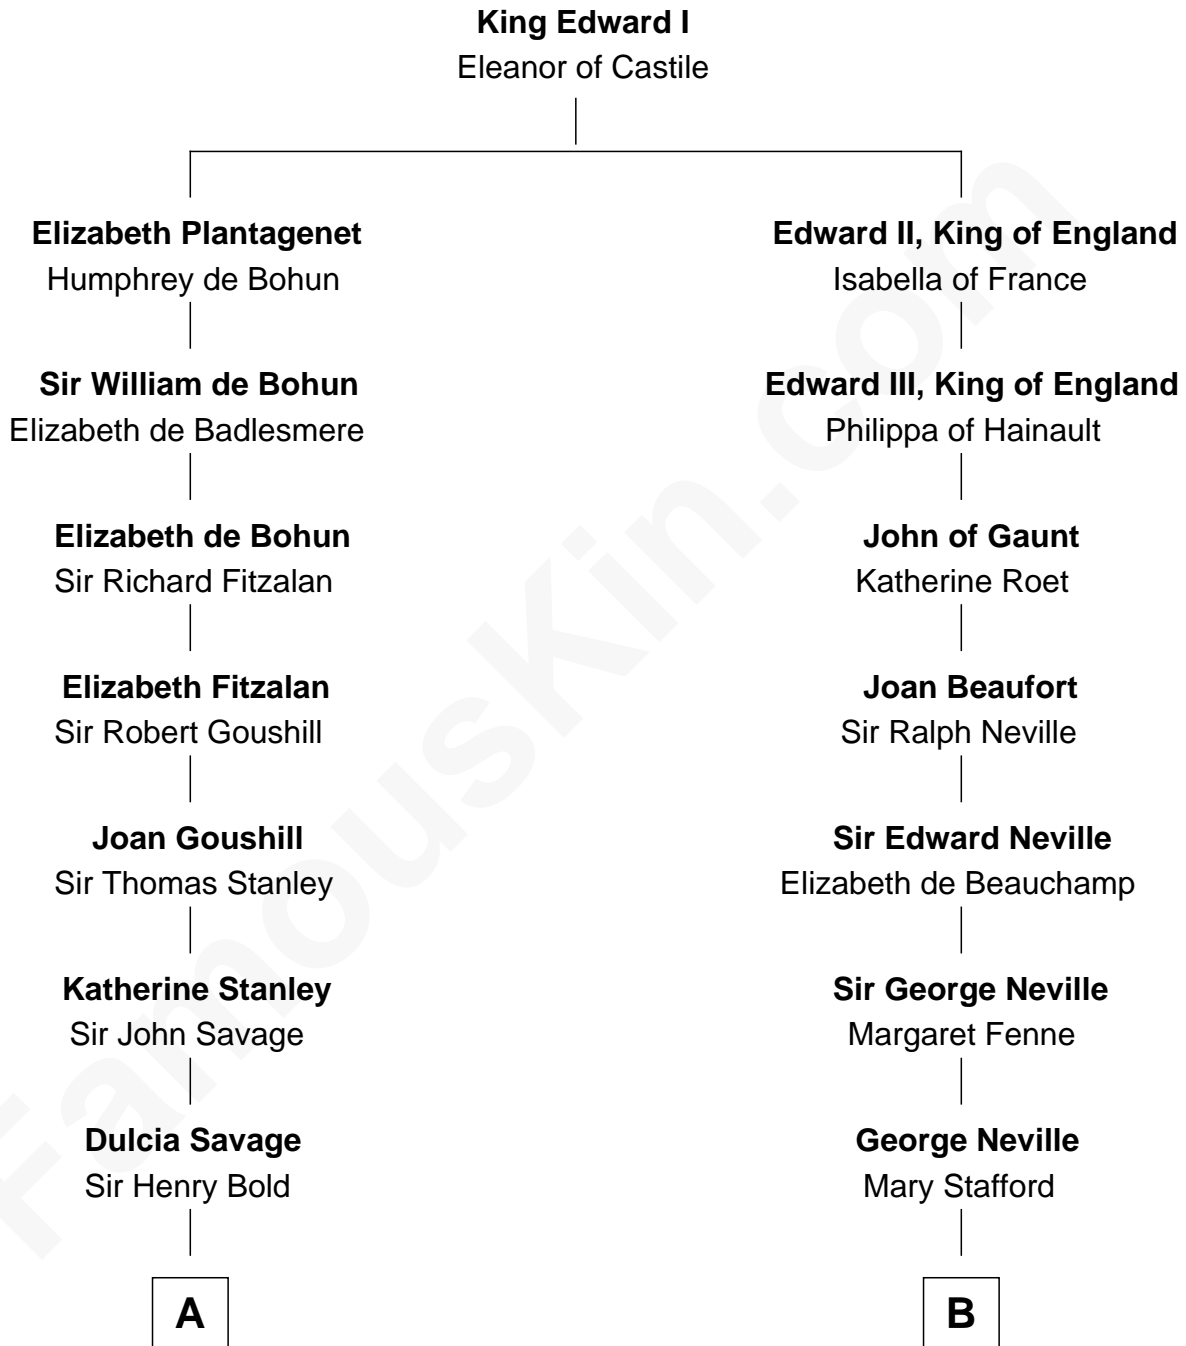

FamousKin.com

Relationship Chart of

Francis Lightfoot Lee

Signer of the Declaration of Independence

14th cousin of

John Carroll

Founder of Georgetown University

A

Alice Eltonhead

Henry Corbin

Laetitia Corbin

Richard Lee

Gov. Thomas Lee

Hannah Ludwell

Francis Lightfoot Lee

Signer of Declaration of Independence