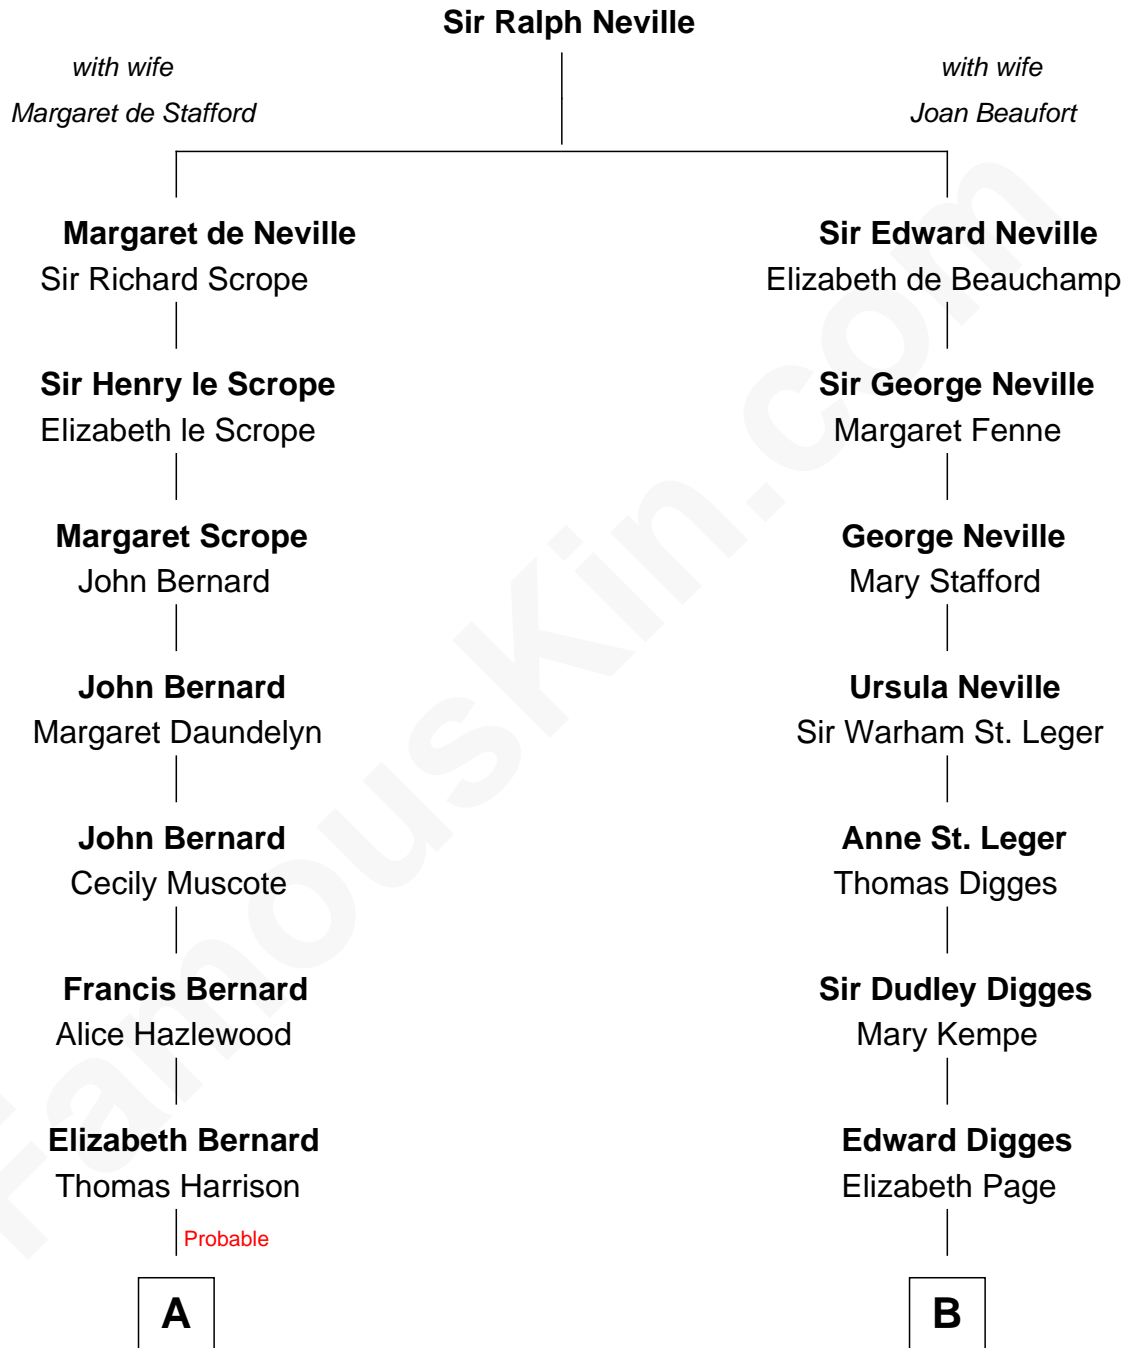

FamousKin.com

Relationship Chart of

Francis Lightfoot Lee

Signer of the Declaration of Independence

10th cousin 1 time removed of

John Carroll

Founder of Georgetown University

A

Benjamin Harrison

Mary - - - - -

Benjamin Harrison

Hannah Churchill

Hannah Harrison

Philip Ludwell

Hannah Ludwell

Gov. Thomas Lee