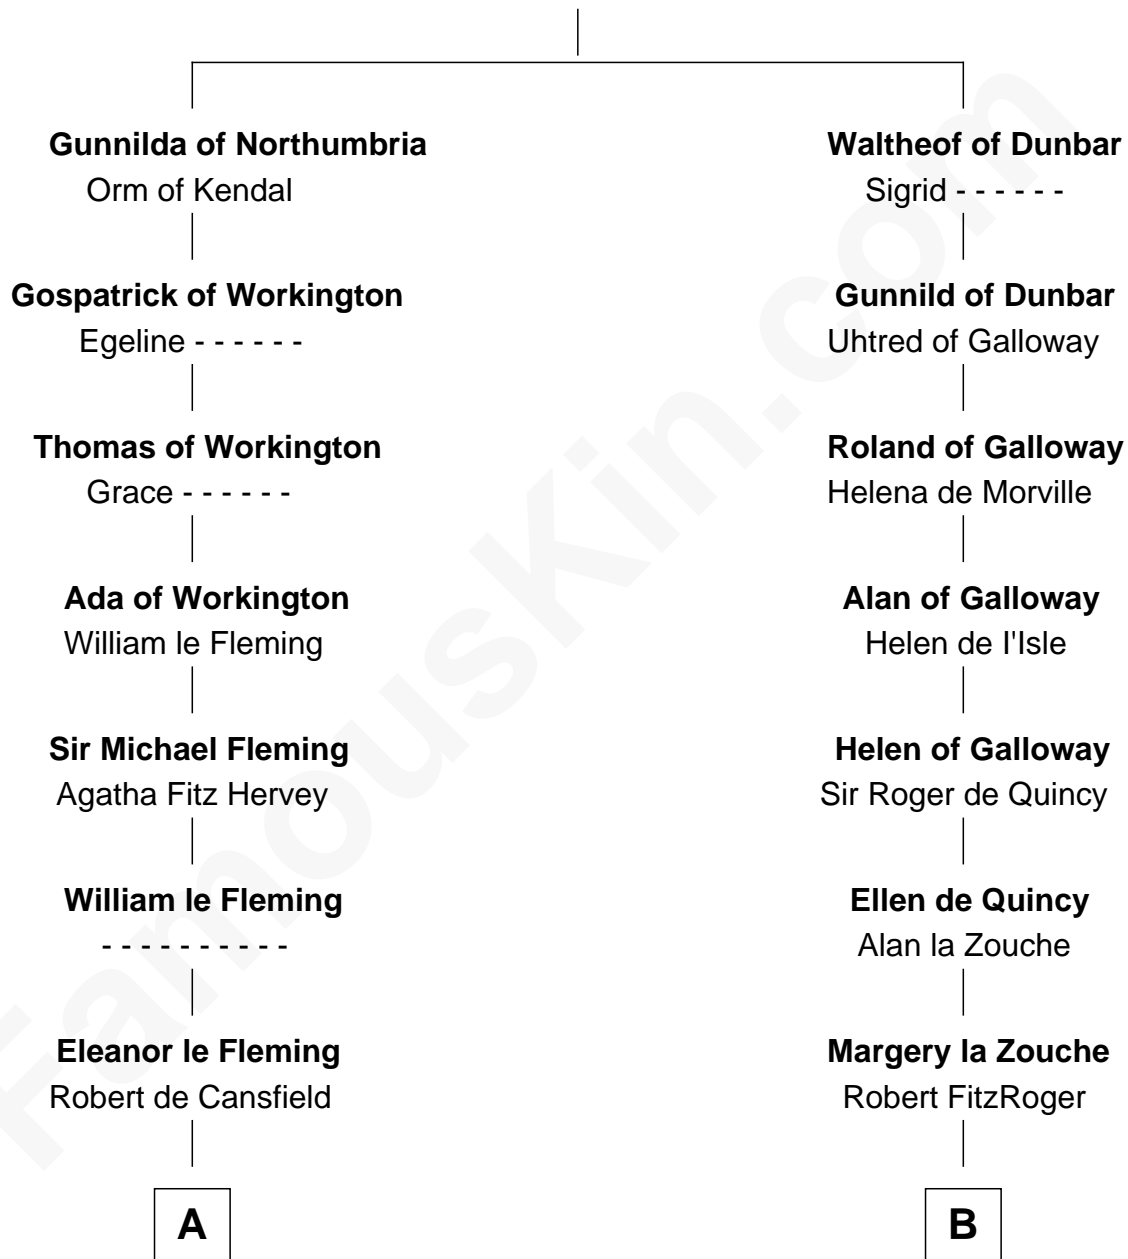

FamousKin.com

Relationship Chart of

Francis Lightfoot Lee

Signer of the Declaration of Independence

21st cousin of

John Carroll

Founder of Georgetown University

Gospatric I of Northumbria

C

Anne Sutton
Richard Eltonhead

Alice Eltonhead
Henry Corbin

Laetitia Corbin
Richard Lee

Gov. Thomas Lee
Hannah Ludwell

Francis Lightfoot Lee
Signer of Declaration of Independence

D

Edward Digges
Elizabeth Page

William Digges
Elizabeth Sewall

Anne Digges
Henry Darnall

Eleanor Darnall
Daniel Carroll

John Carroll
Founder, Georgetown University