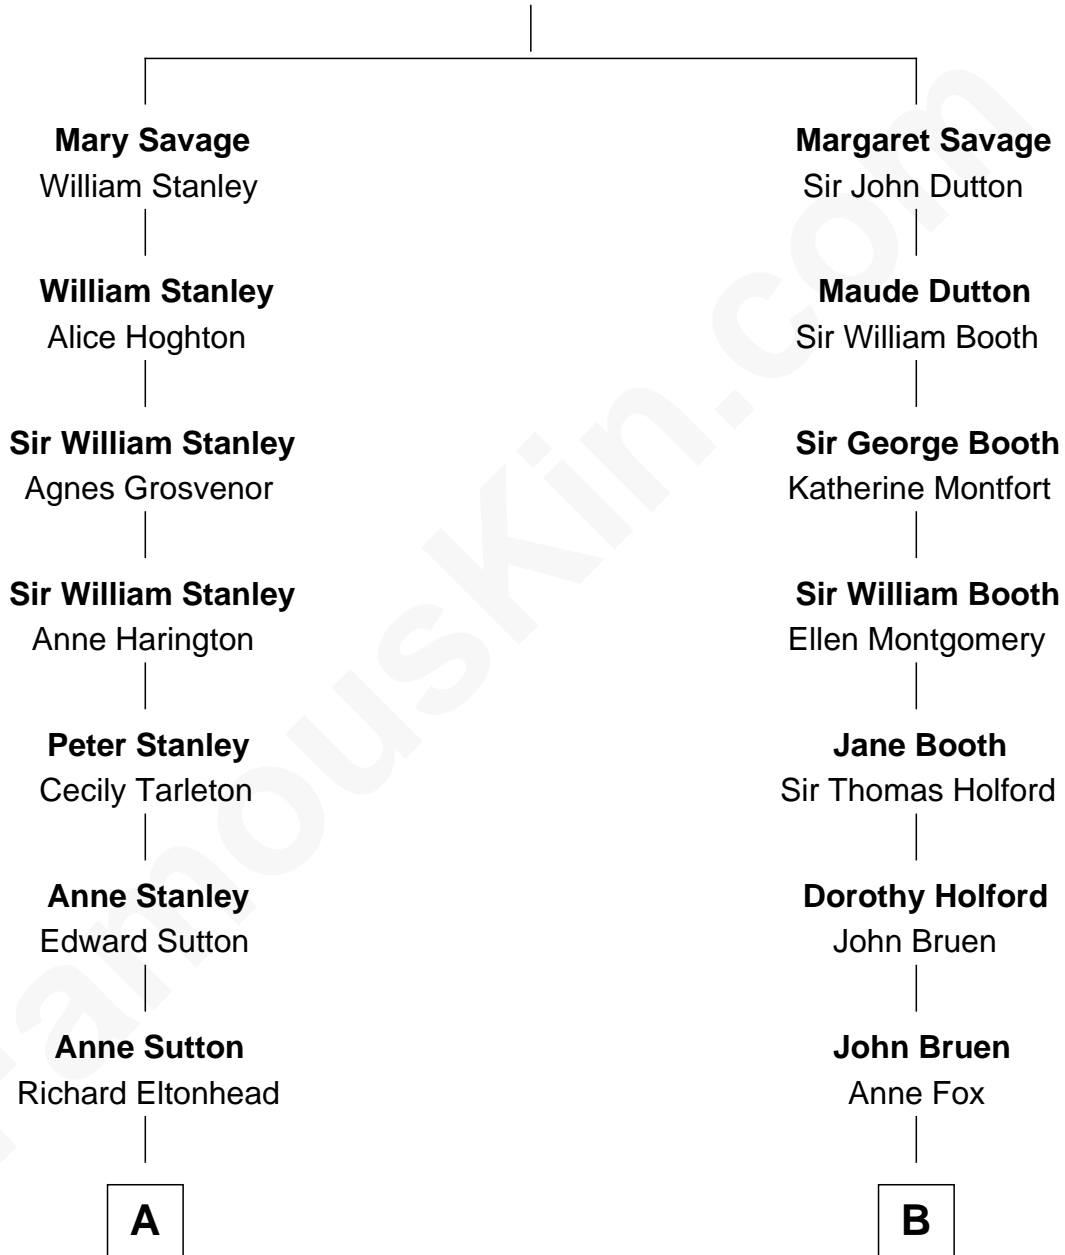

## Relationship Chart of

### Francis Lightfoot Lee

Signer of the Declaration of Independence

10th cousin 9 times removed of

**Treat Williams**

TV & Movie Actor

**Sir John Savage**  
Maud de Swinnerton

C

**Eleanor Barnum**