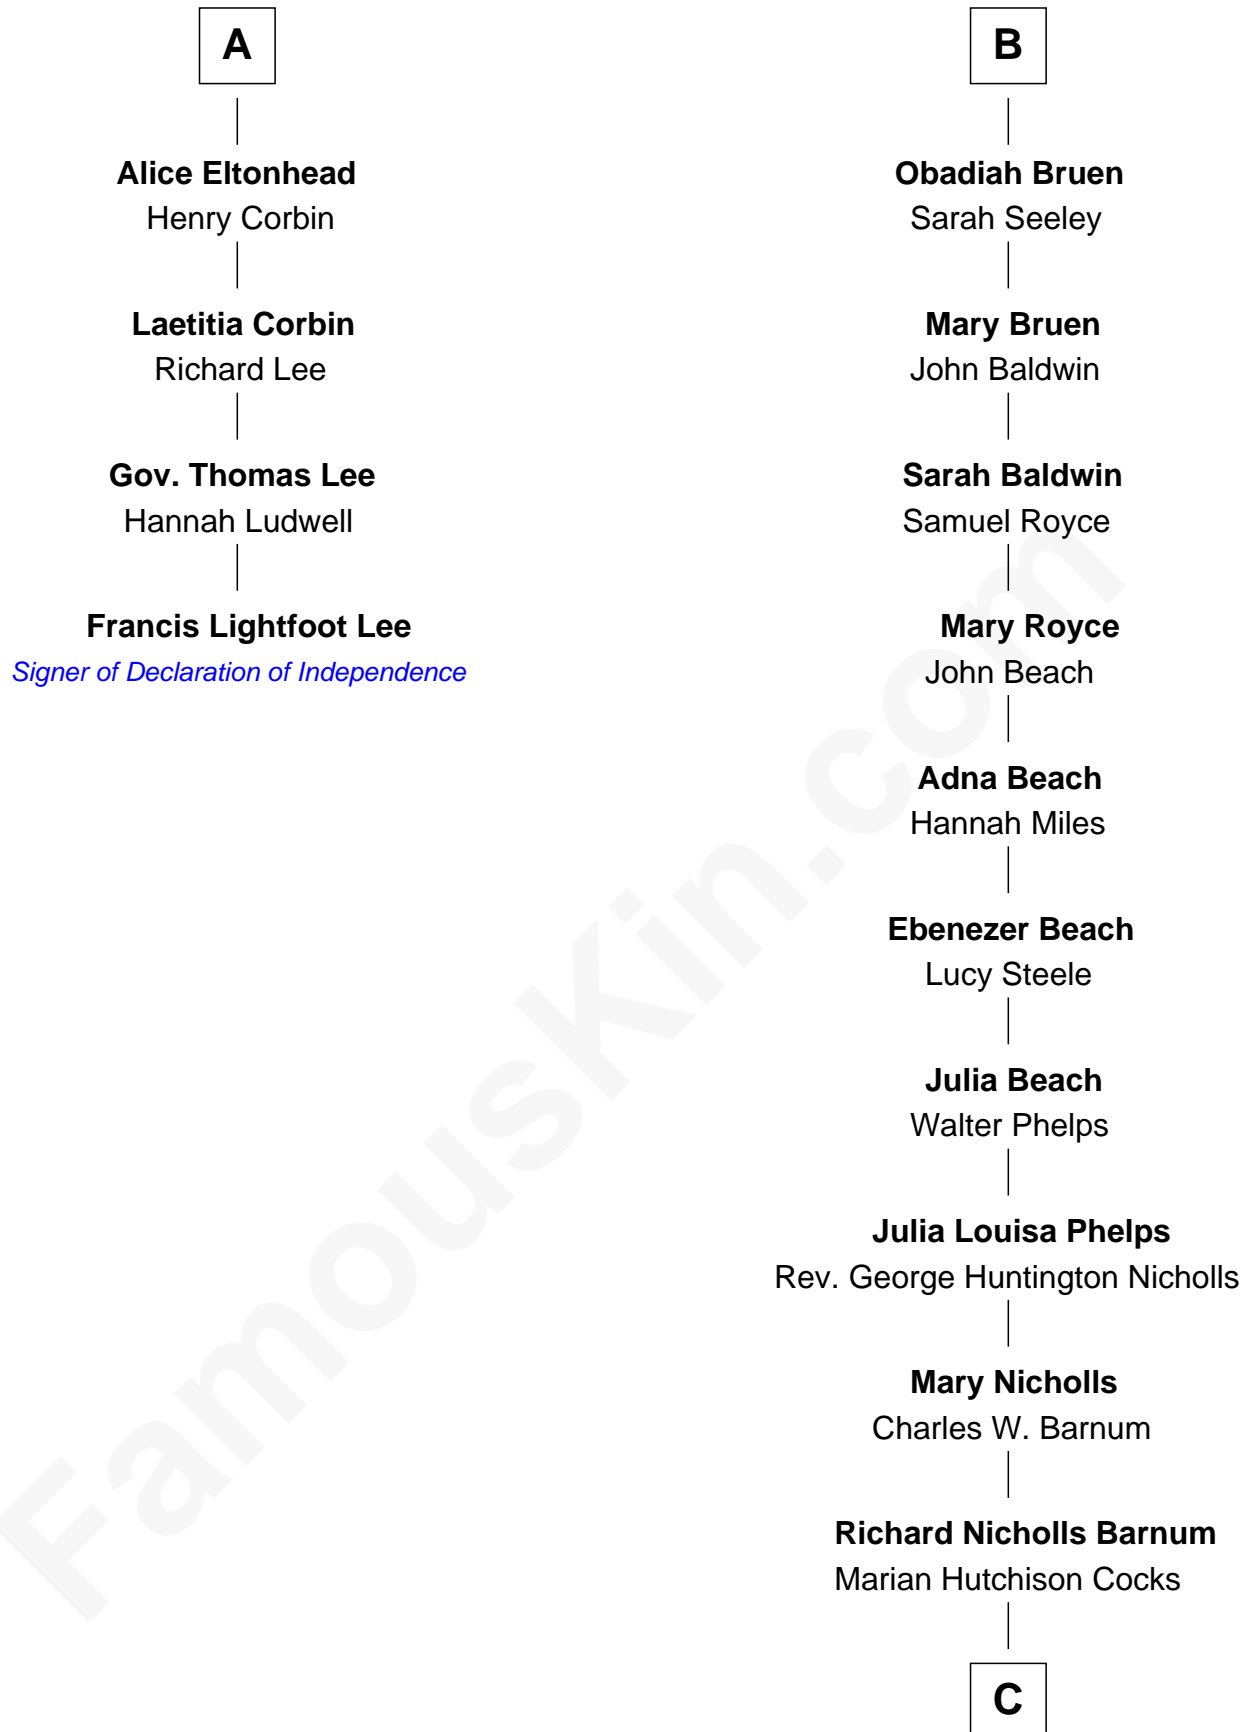

## Relationship Chart of

### Francis Lightfoot Lee

Signer of the Declaration of Independence

10th cousin 9 times removed of

**Treat Williams**

TV & Movie Actor

**Sir John Savage**  
Maud de Swinnerton

C

**Eleanor Barnum**