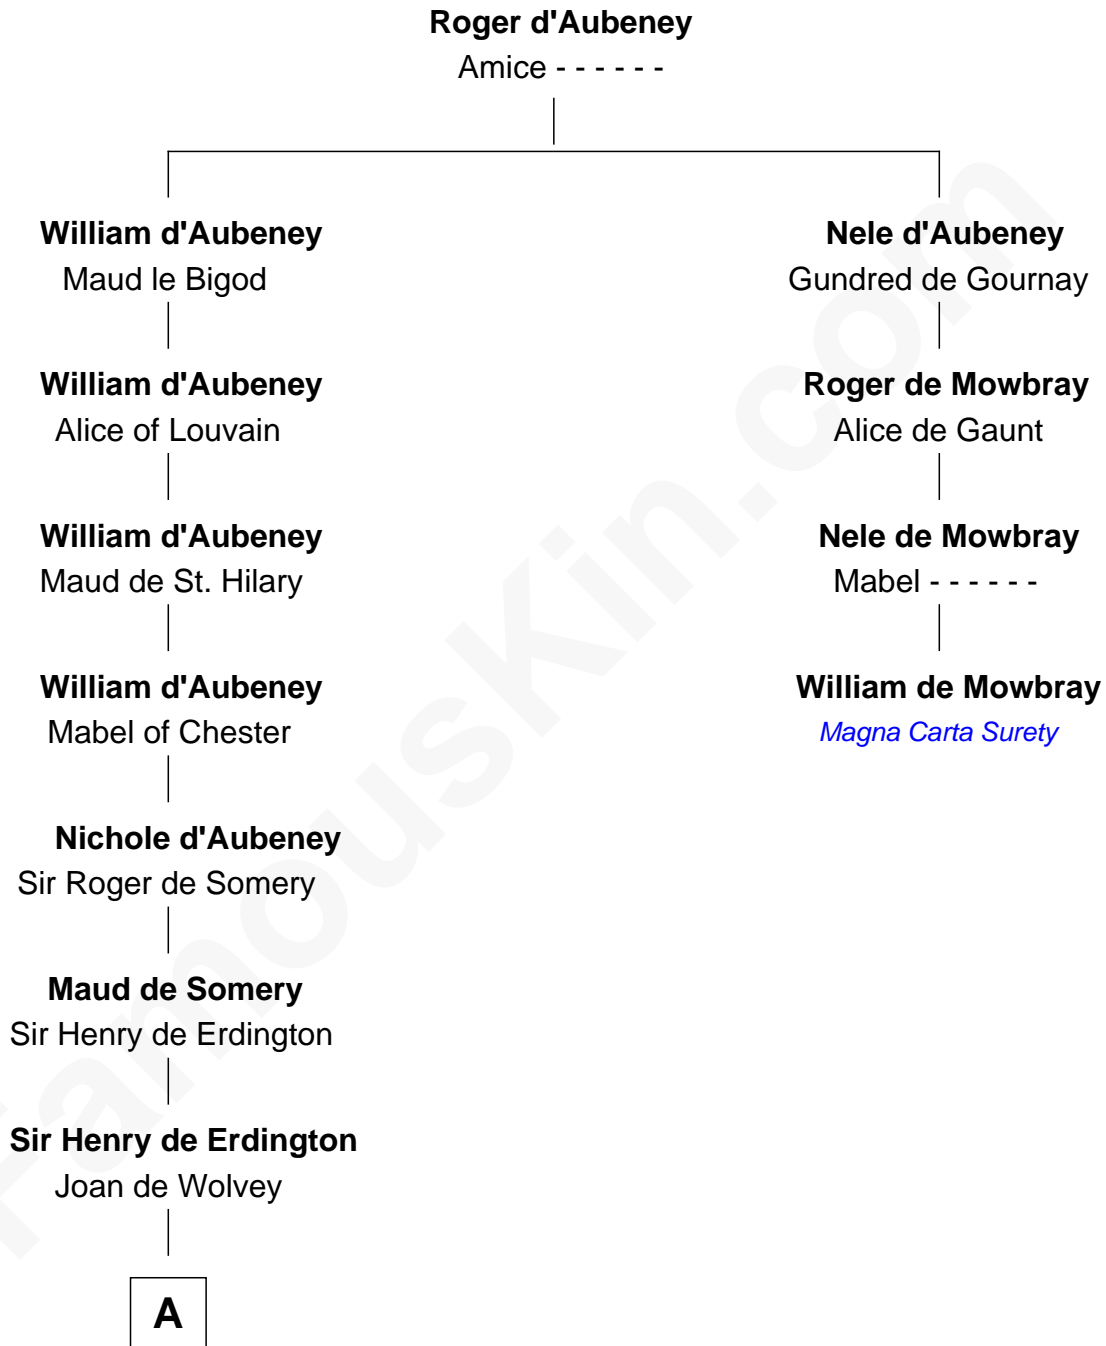

FamousKin.com

Relationship Chart of

Francis Lightfoot Lee

Signer of the Declaration of Independence

3rd cousin 18 times removed of

William de Mowbray
Magna Carta Surety

B

—
Winifred Grosvenor

Thomas Corbin

—
Henry Corbin

Alice Eltonhead

—
Laetitia Corbin

Richard Lee

—
Gov. Thomas Lee

Hannah Ludwell

—
Francis Lightfoot Lee