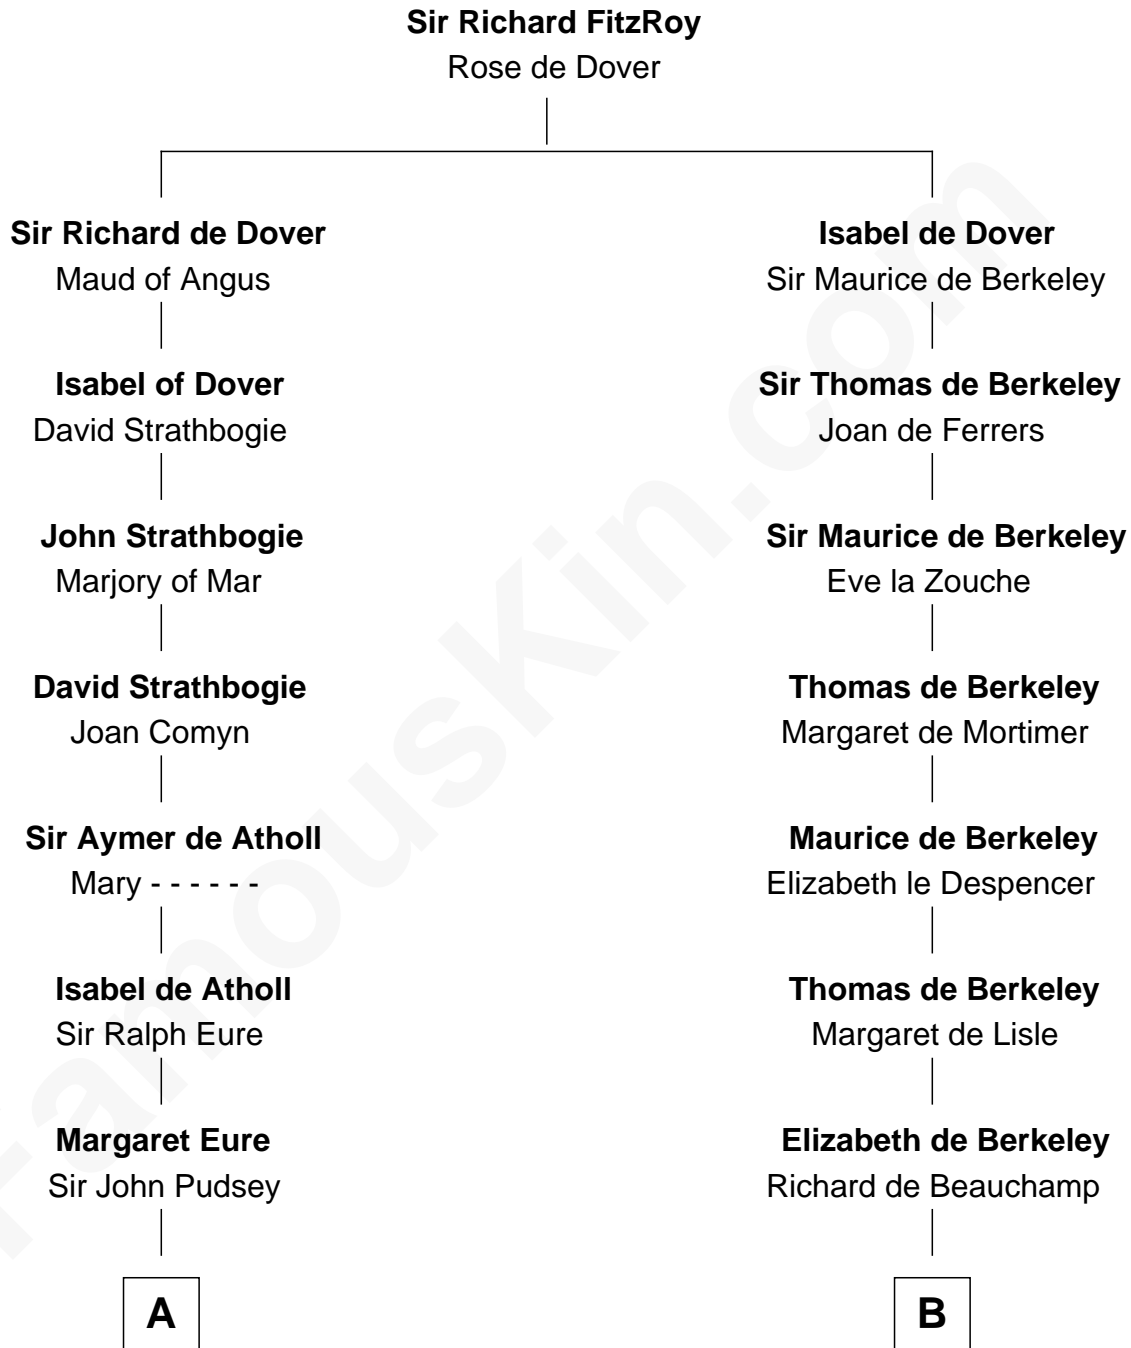

FamousKin.com

Relationship Chart of

Francis Lightfoot Lee

Signer of the Declaration of Independence

19th cousin 2 times removed of

Lewis Carroll

Author of Alice in Wonderland

C

Laetitia Corbin

Richard Lee

Gov. Thomas Lee

Hannah Ludwell

Francis Lightfoot Lee

Signer of Declaration of Independence

D

Lucy Hoghton