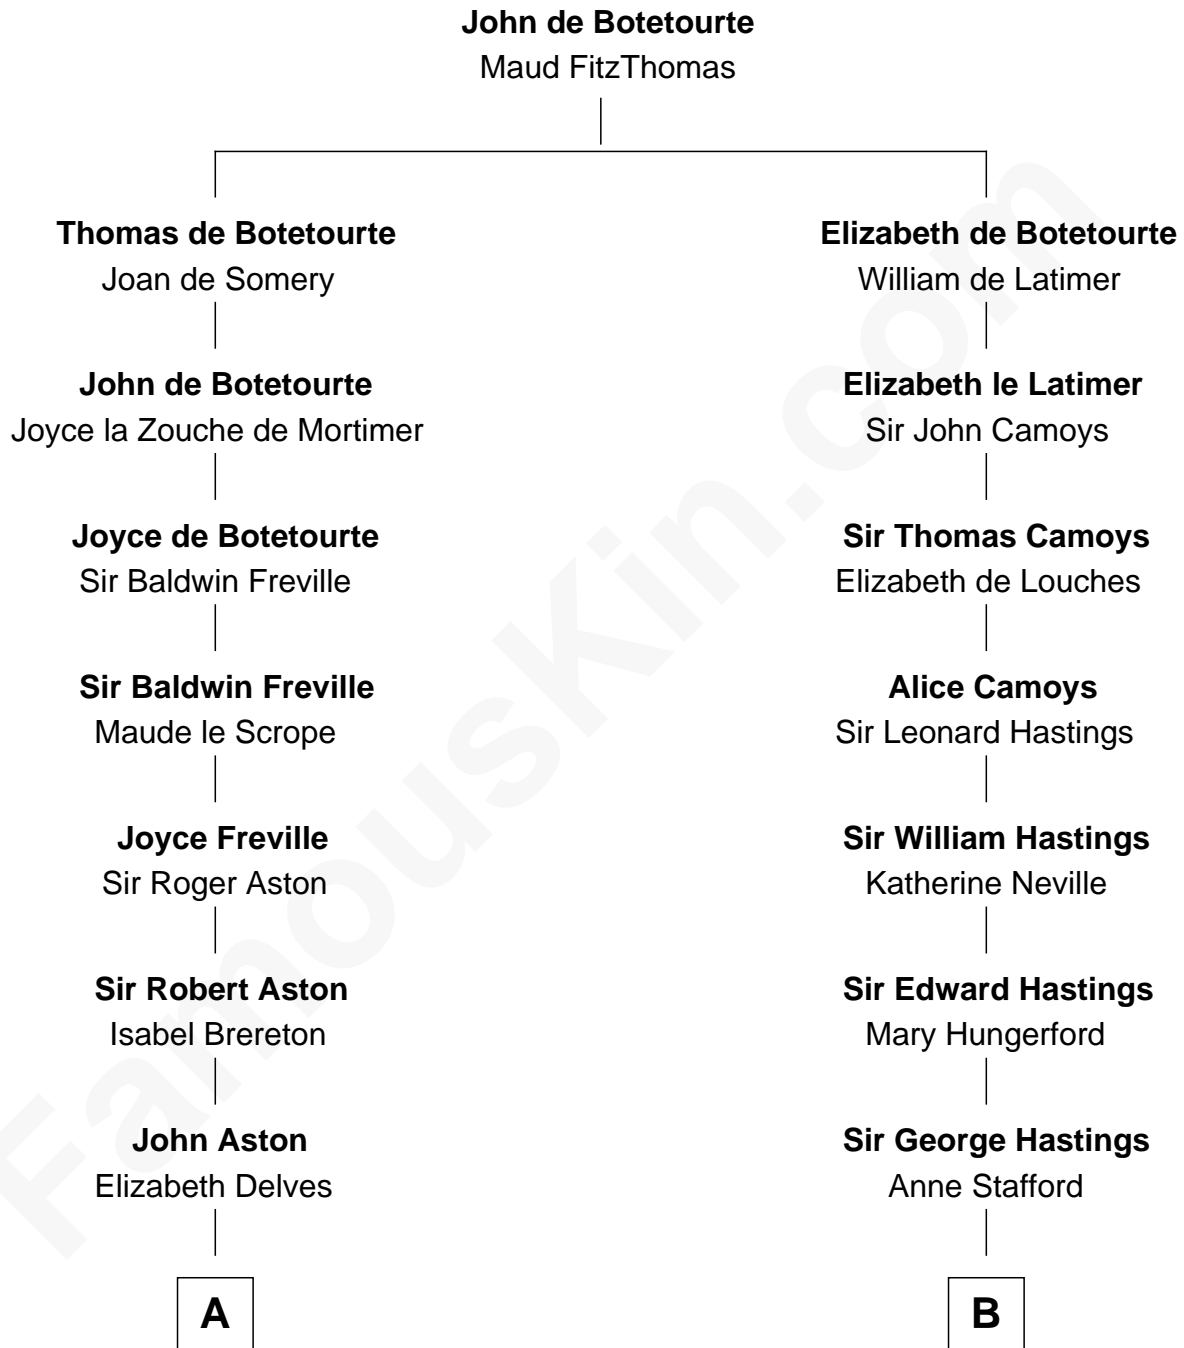

# FamousKin.com

## Relationship Chart of

### Francis Lightfoot Lee

*Signer of the Declaration of Independence*

17th cousin 1 time removed of

**E. M. Forster**  
*English Novelist*

**C**

**Edward Morgan Llewellyn Forster**

Alice Clara Whichelo

**E. M. Forster**