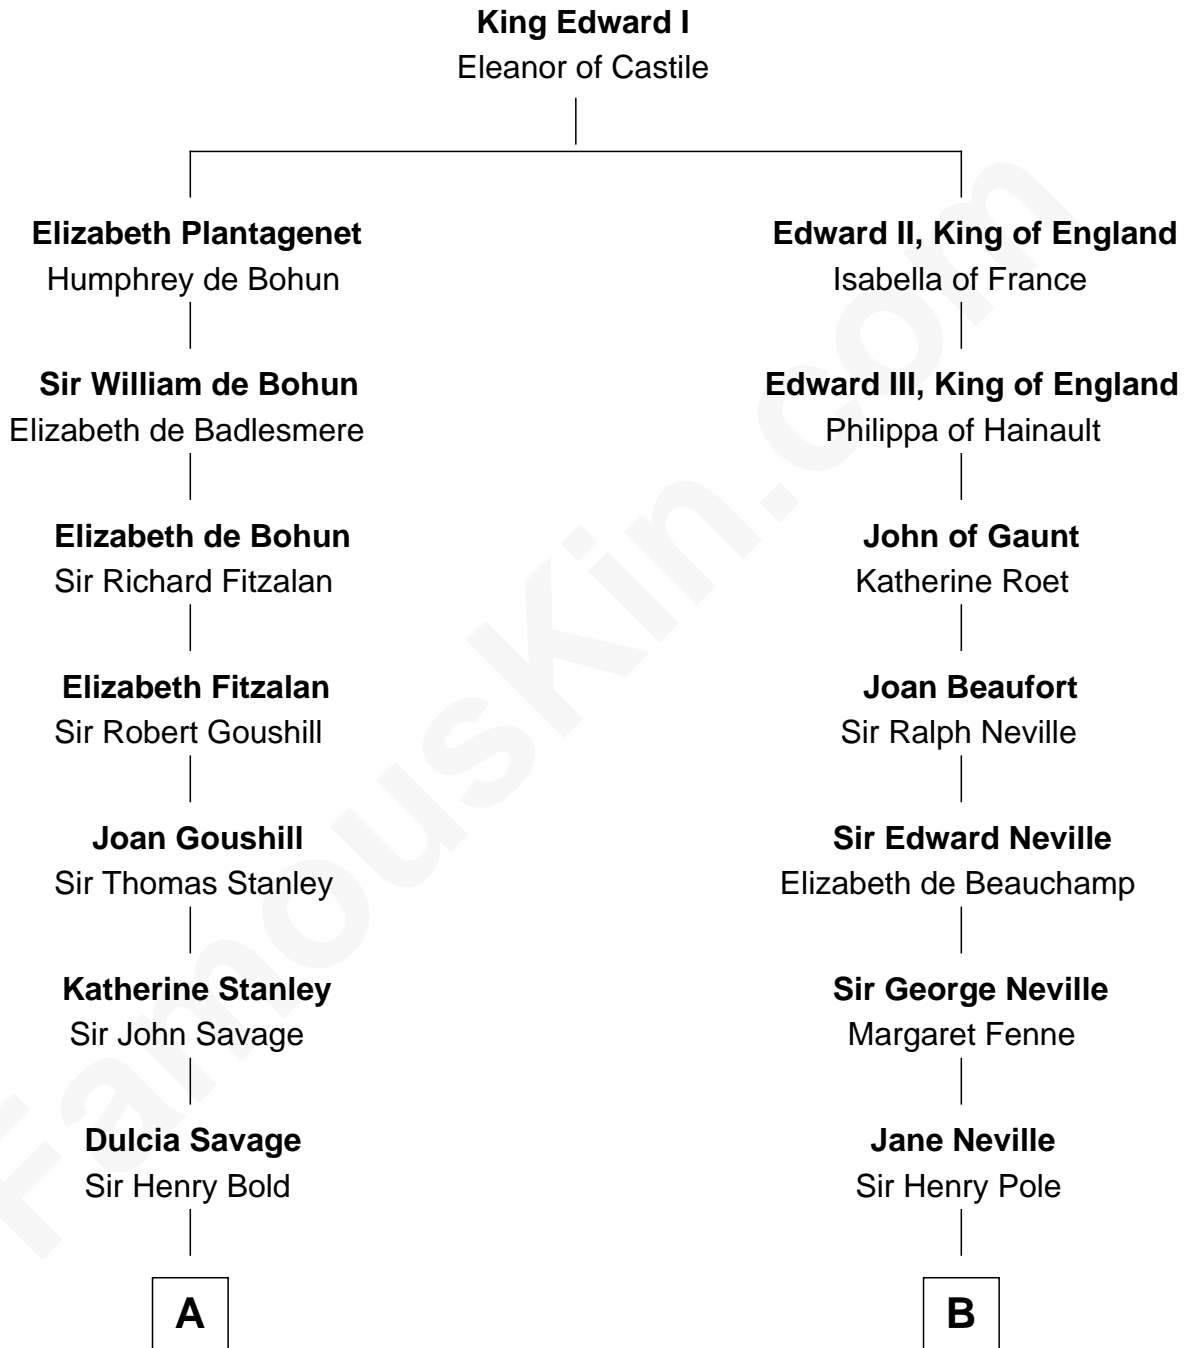

# FamousKin.com

## Relationship Chart of

### Francis Lightfoot Lee

Signer of the Declaration of Independence

14th cousin 4 times removed of

**E. M. Forster**  
English Novelist

**C**

**Edward Morgan Llewellyn Forster**

Alice Clara Whichelo

**E. M. Forster**