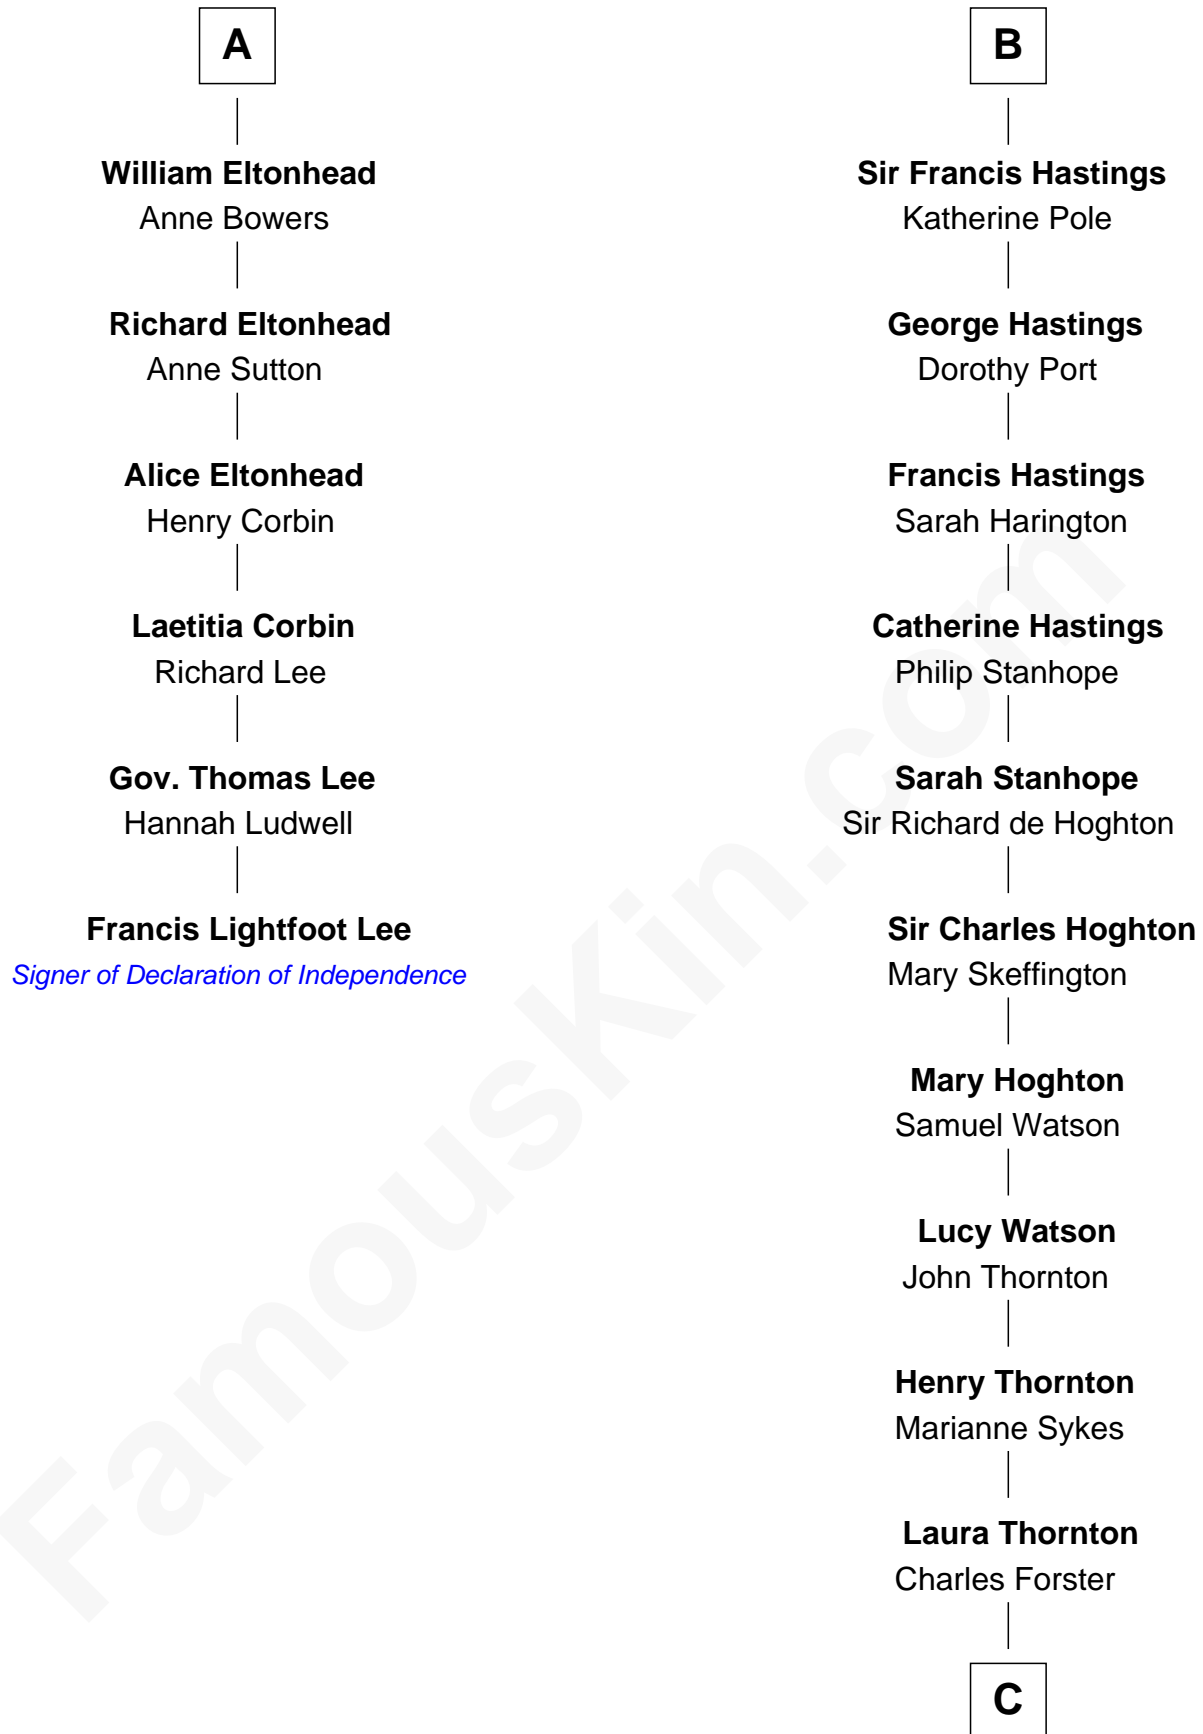

## Relationship Chart of

### Francis Lightfoot Lee

*Signer of the Declaration of Independence*

12th cousin 6 times removed of

**E. M. Forster**  
*English Novelist*

**C**

**Edward Morgan Llewellyn Forster**

Alice Clara Whichelo

**E. M. Forster**