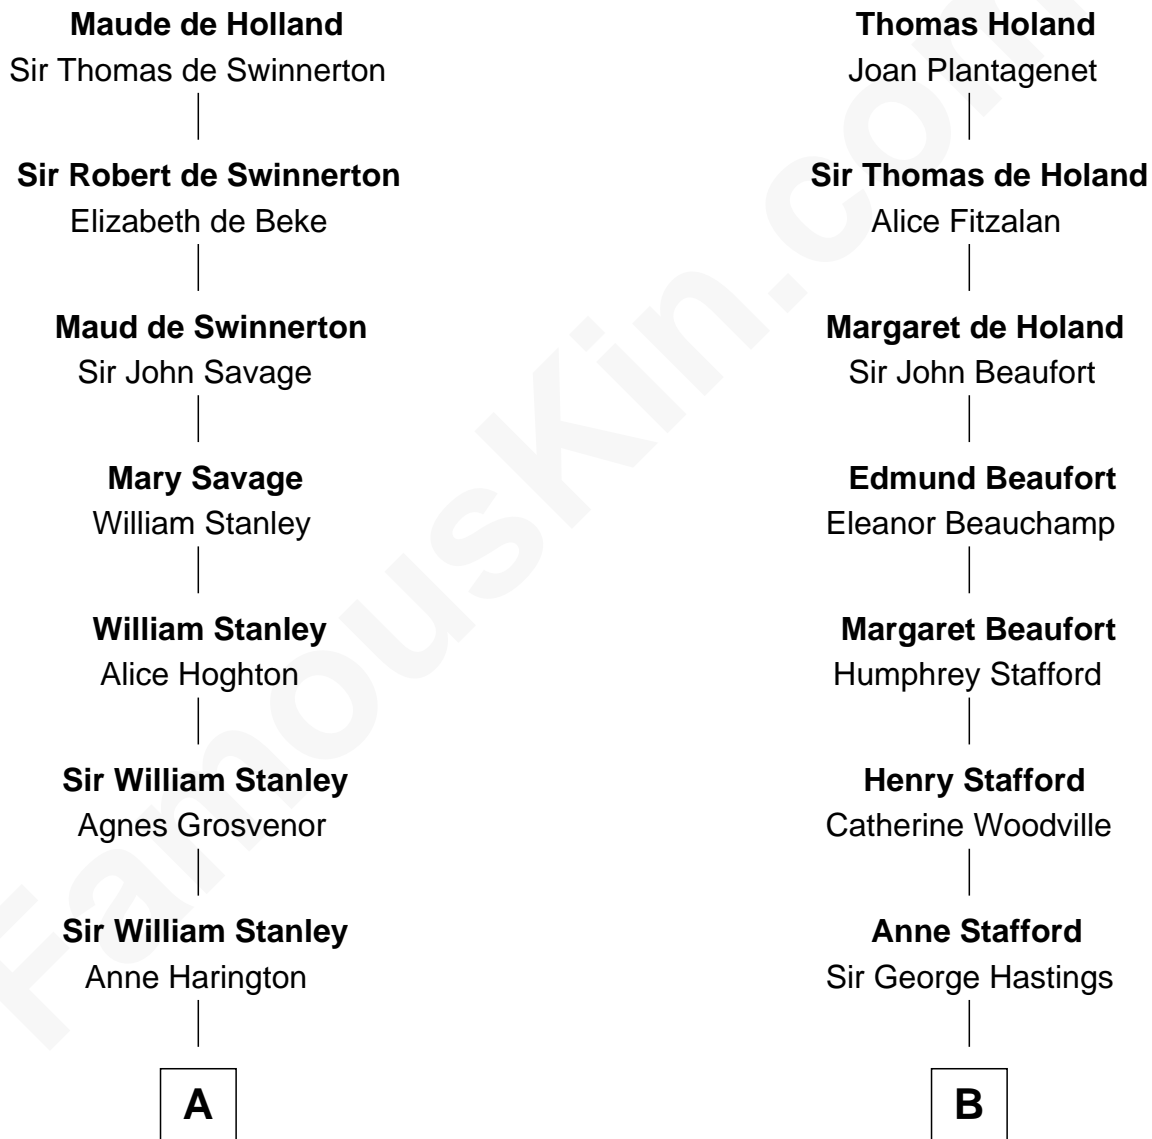

FamousKin.com

Relationship Chart of

Francis Lightfoot Lee

Signer of the Declaration of Independence

13th cousin 5 times removed of

E. M. Forster
English Novelist

Sir Robert de Holland

Maude la Zouche

C

Edward Morgan Llewellyn Forster

Alice Clara Whichelo

E. M. Forster

English Novelist

FamousKin.com