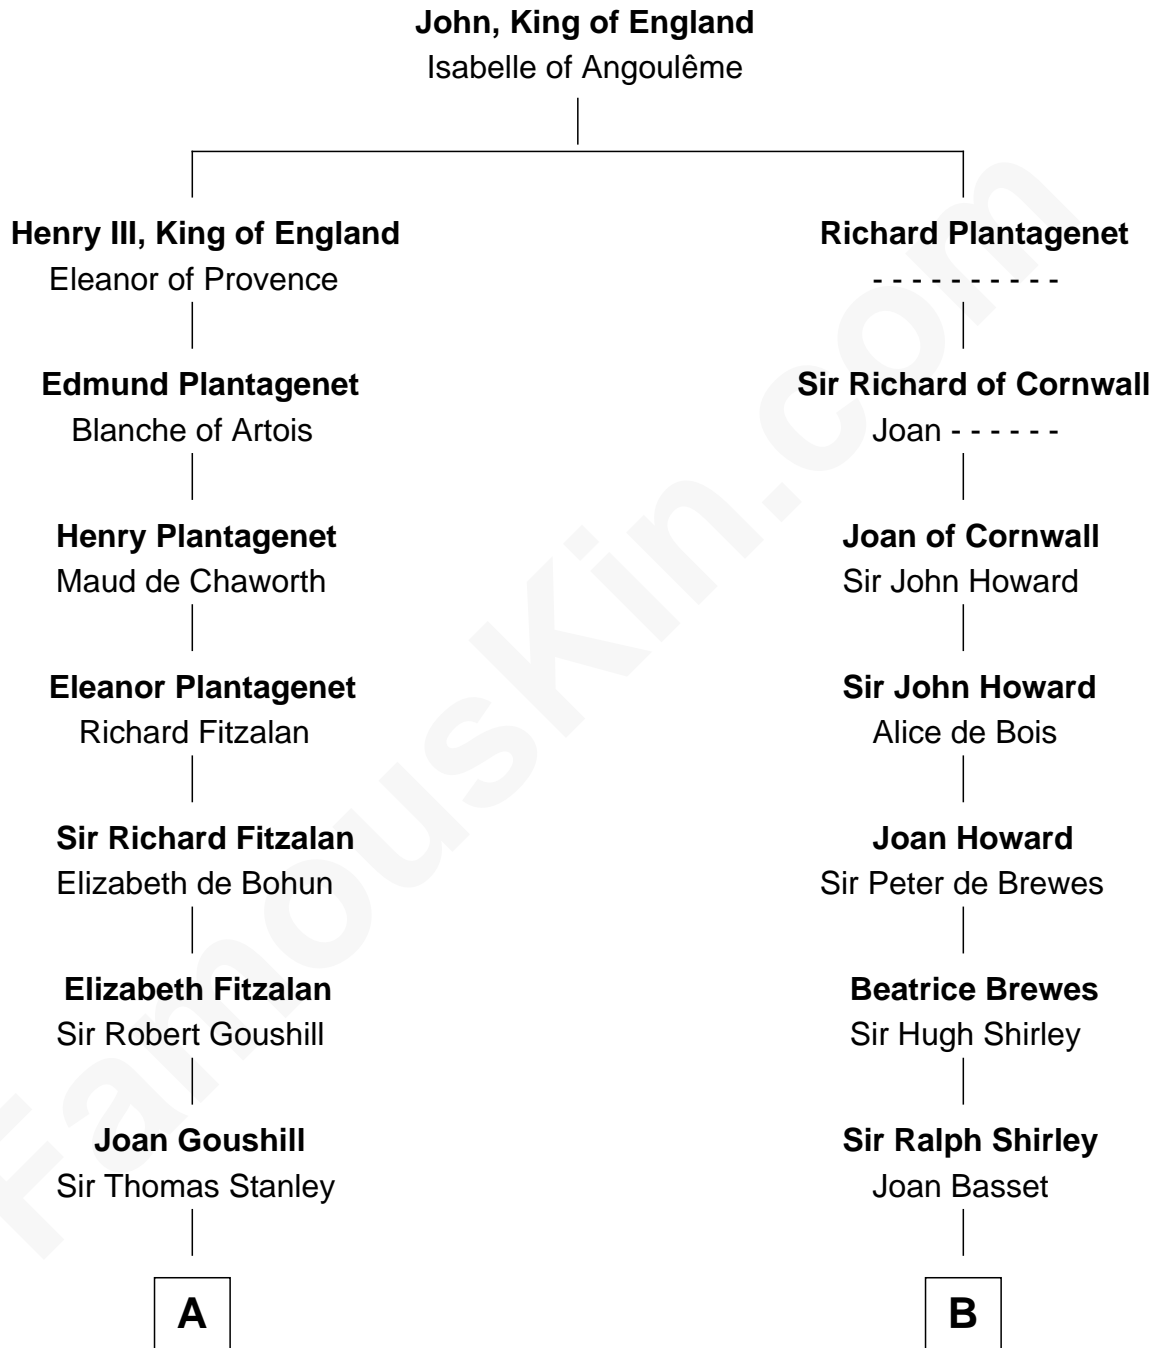

FamousKin.com

Relationship Chart of

Francis Lightfoot Lee

Signer of the Declaration of Independence

16th cousin 4 times removed of

Eugene Foss

45th Governor of Massachusetts

C

—
Susanna Hallett
Col. Heman Bangs

—
Amanda Bangs
Samuel Bartlett Foss

—
George Edmund Foss
Marcia Cordelia Noble

—
Eugene Foss
45th Governor of Massachusetts

FamousKin.com