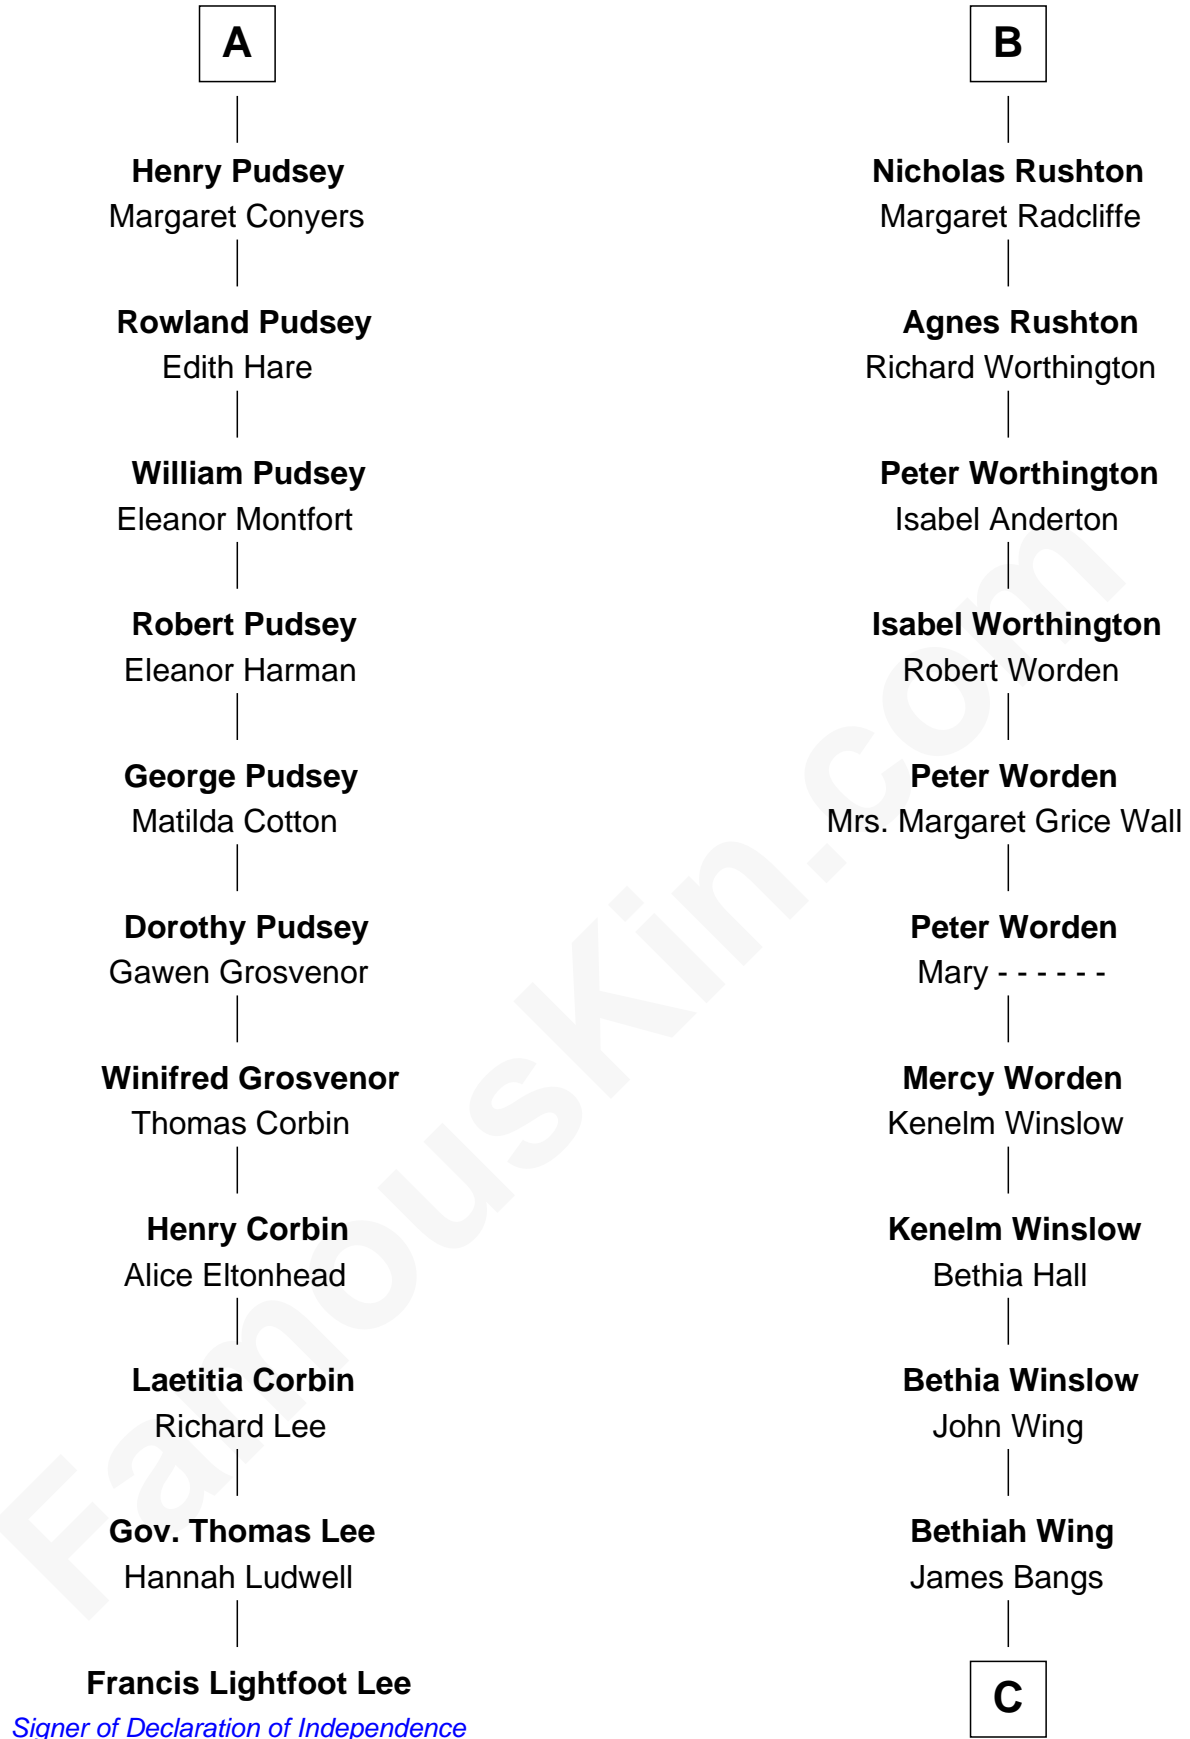

FamousKin.com

Relationship Chart of

Francis Lightfoot Lee

Signer of the Declaration of Independence

17th cousin 4 times removed of

Eugene Foss

45th Governor of Massachusetts

C

James Bangs
Susanna Hallett

Col. Heman Bangs
Susanna Hallett

Amanda Bangs
Samuel Bartlett Foss

George Edmund Foss
Marcia Cordelia Noble

Eugene Foss

45th Governor of Massachusetts

FamousKin.com