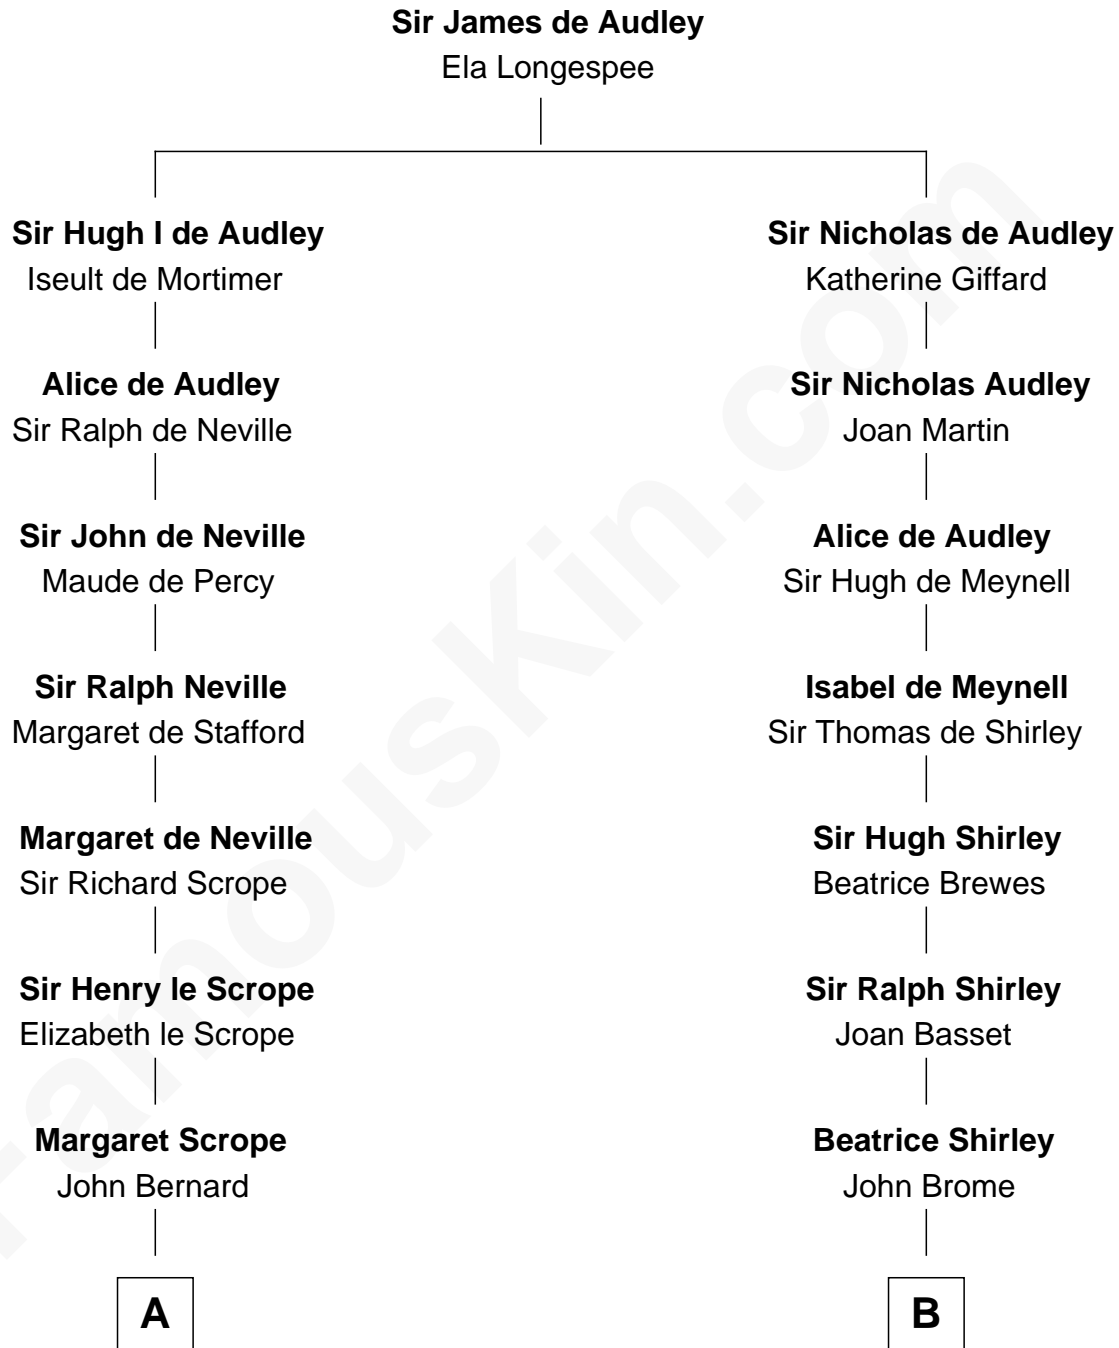

FamousKin.com

Relationship Chart of

Francis Lightfoot Lee

Signer of the Declaration of Independence

15th cousin 4 times removed of

Eugene Foss

45th Governor of Massachusetts

C

—
Amanda Bangs

Samuel Bartlett Foss

—
George Edmund Foss

Marcia Cordelia Noble

—
Eugene Foss

45th Governor of Massachusetts

FamousKin.com