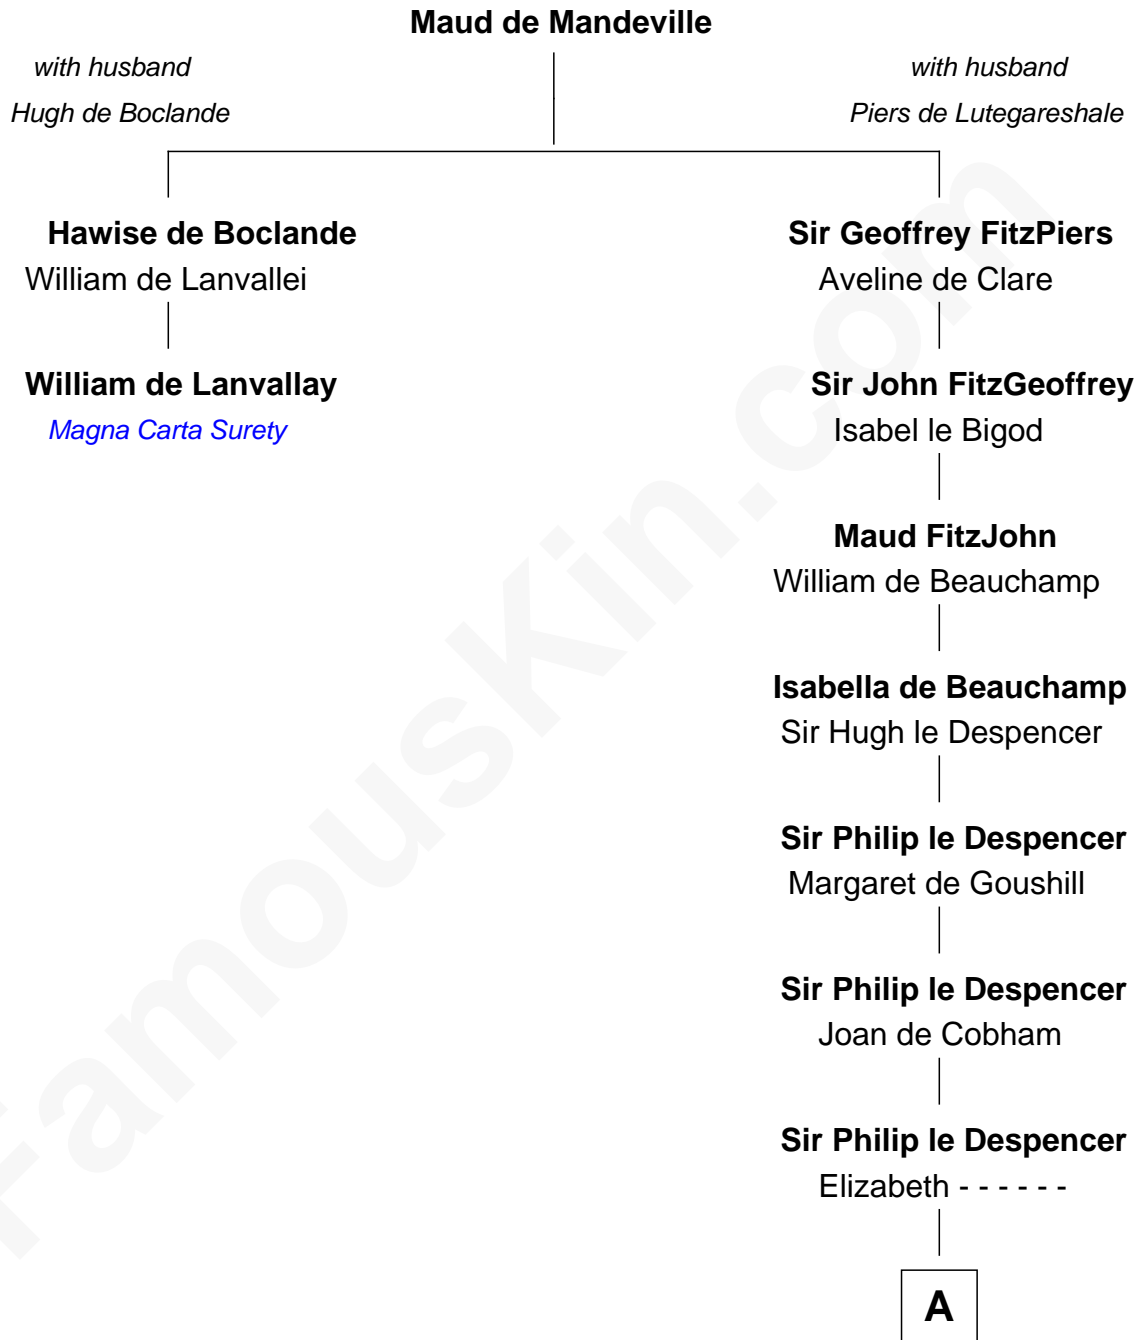

FamousKin.com Relationship Chart of William de Lanvalley

Magna Carta Surety

1st cousin 15 times removed of

Rev. George Burroughs

Executed for Witchcraft, Salem 1692

A

Sir Philip le Despencer

Elizabeth de Tibetot

Margery Despencer

Sir Roger Wentworth

Henry Wentworth

Elizabeth Howard

Margery Wentworth

Sir William Waldegrave

George Waldegrave

Anne Drury

Rev. George Burroughs

Salem Witch Trials 1692