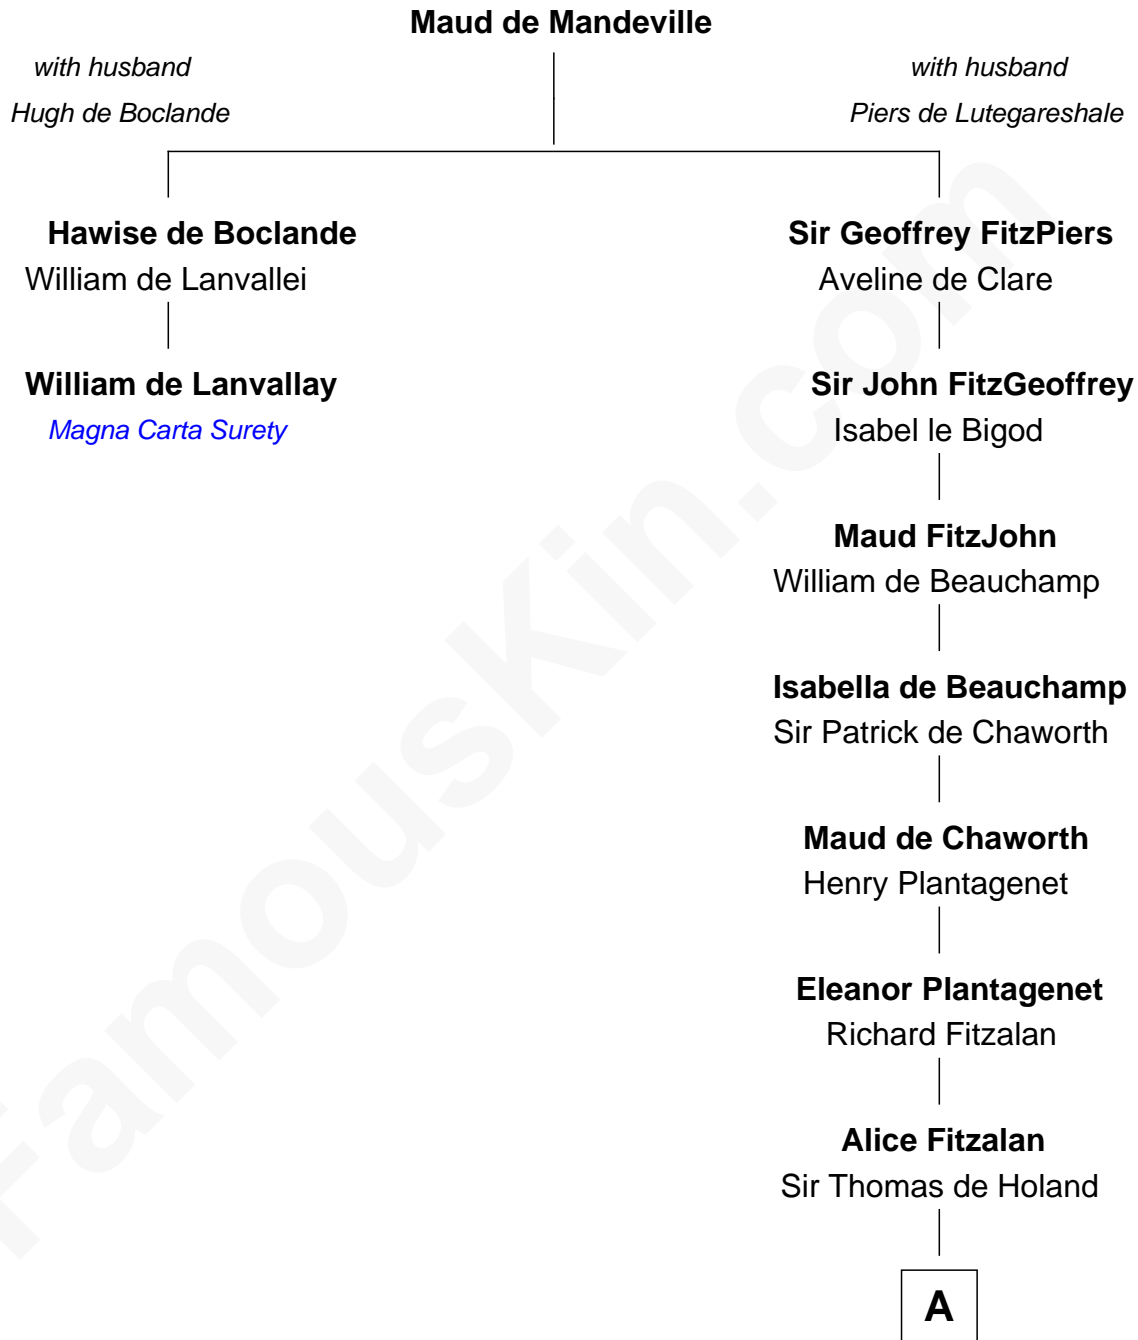

FamousKin.com

Relationship Chart of

William de Lanvalley

Magna Carta Surety

1st cousin 12 times removed of

Mary Stuart

Queen of Scots

A

Margaret de Holand

Sir John Beaufort

Joan Beaufort

James I, King of Scotland

James II, King of Scotland

Mary of Guelders

James III, King of Scotland

Margaret Oldenburg

James IV, King of Scotland

Margaret Tudor

James V, King of Scotland

Mary of Guise

Mary Stuart

Queen of Scots