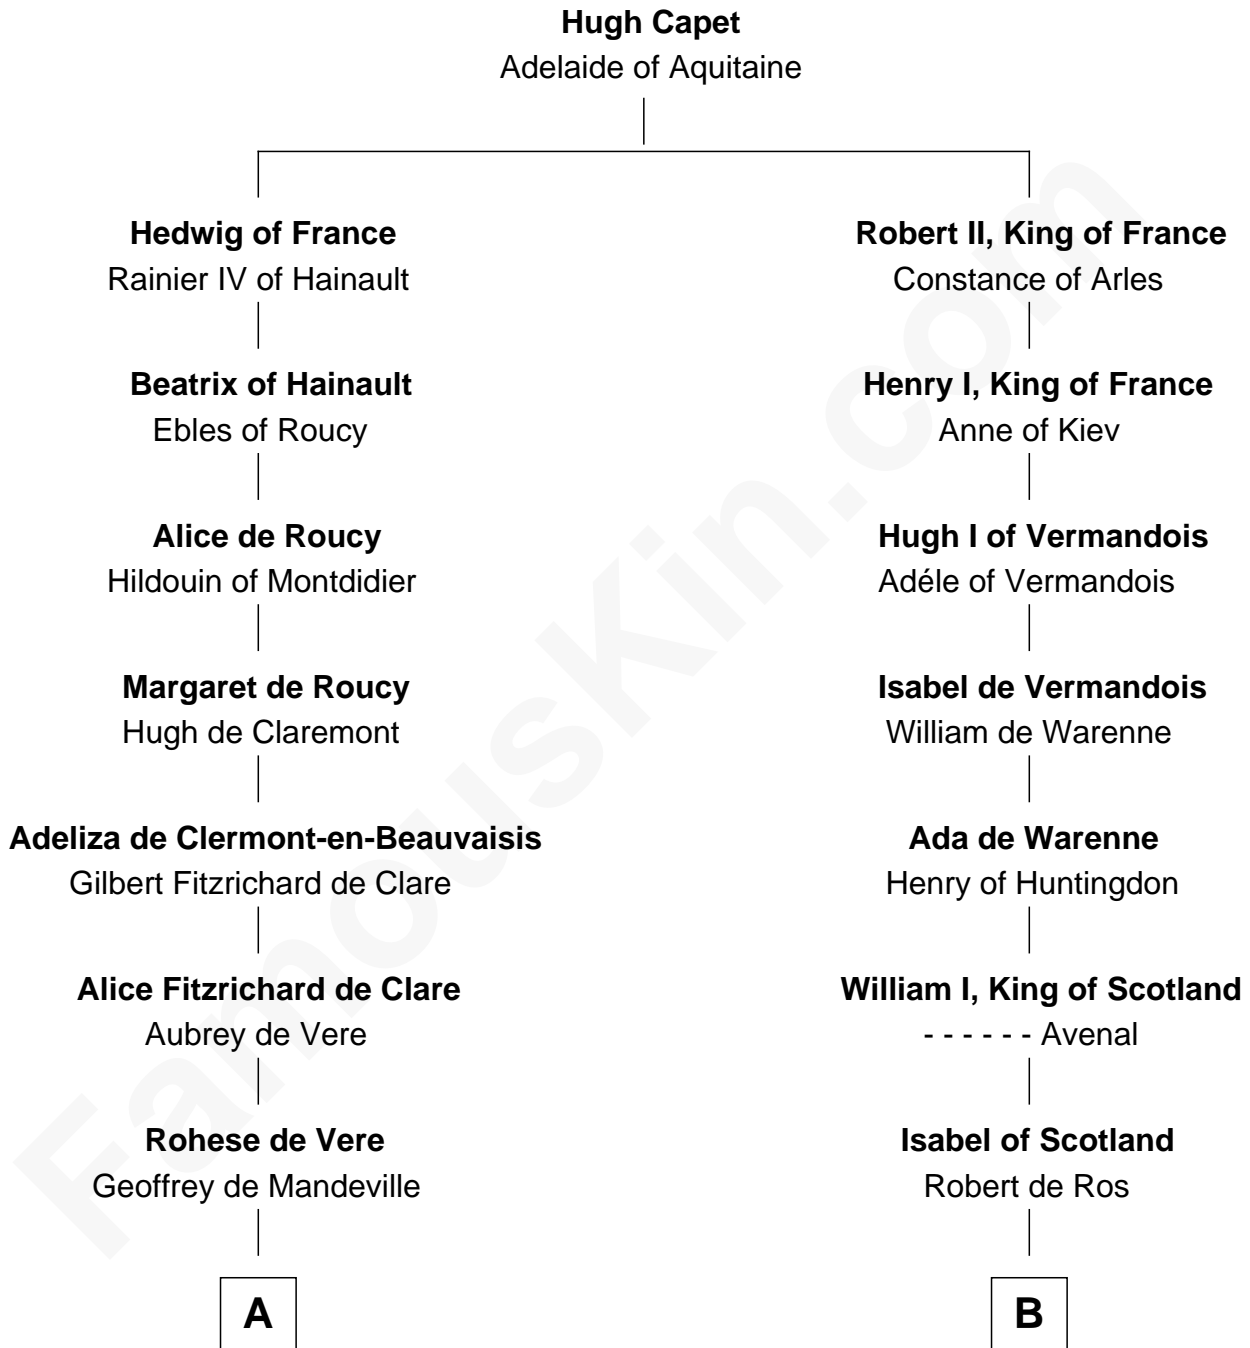

FamousKin.com

Relationship Chart of

William de Lanvallay

Magna Carta Surety

9th cousin 11 times removed of

Peter Worden

(c1569 - 1638/9) Great Migration Immigrant 1638

C

—
Agnes Rushton
Richard Worthington

—
Peter Worthington
Isabel Anderton

—
Isabel Worthington
Robert Worden

—
Peter Worden
Great Migration Immigrant 1638

FamousKin.com