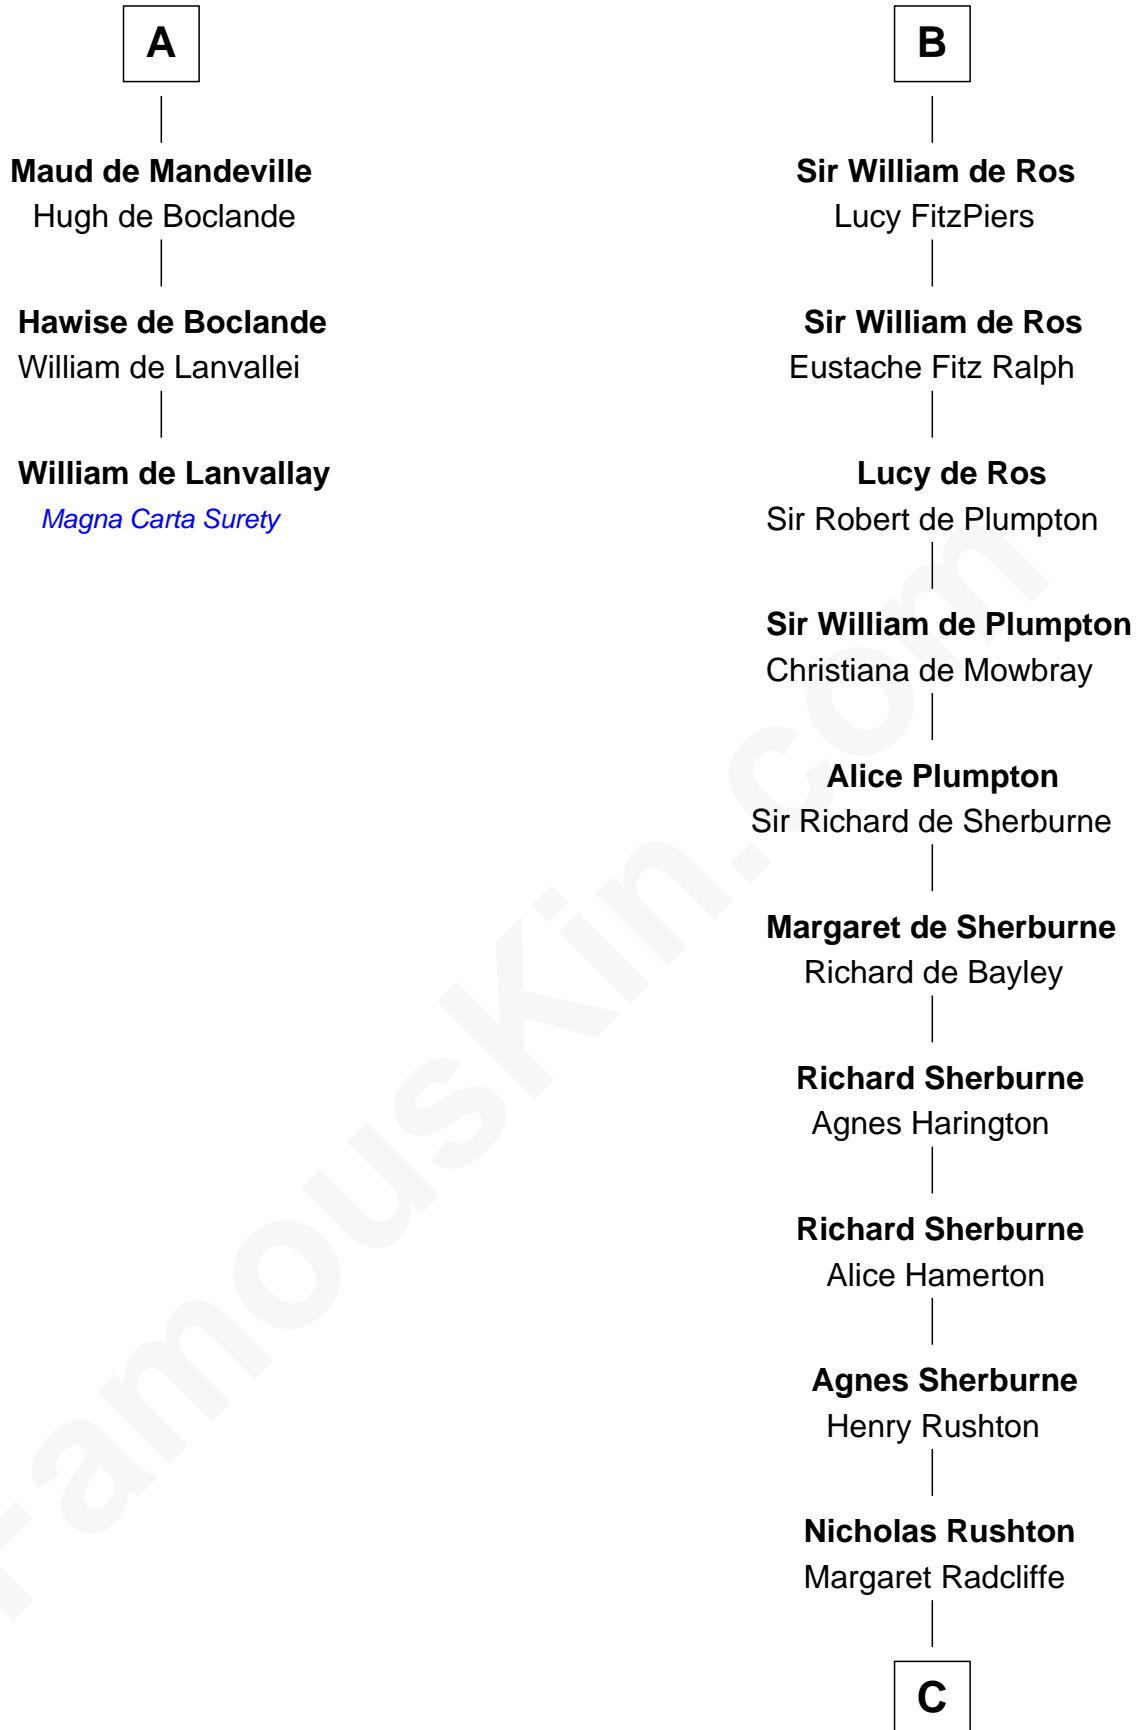

FamousKin.com

Relationship Chart of

William de Lanvallay

Magna Carta Surety

9th cousin 11 times removed of

Peter Worden

(c1569 - 1638/9) Great Migration Immigrant 1638

C

—
Agnes Rushton
Richard Worthington

—
Peter Worthington
Isabel Anderton

—
Isabel Worthington
Robert Worden

—
Peter Worden
Great Migration Immigrant 1638

FamousKin.com