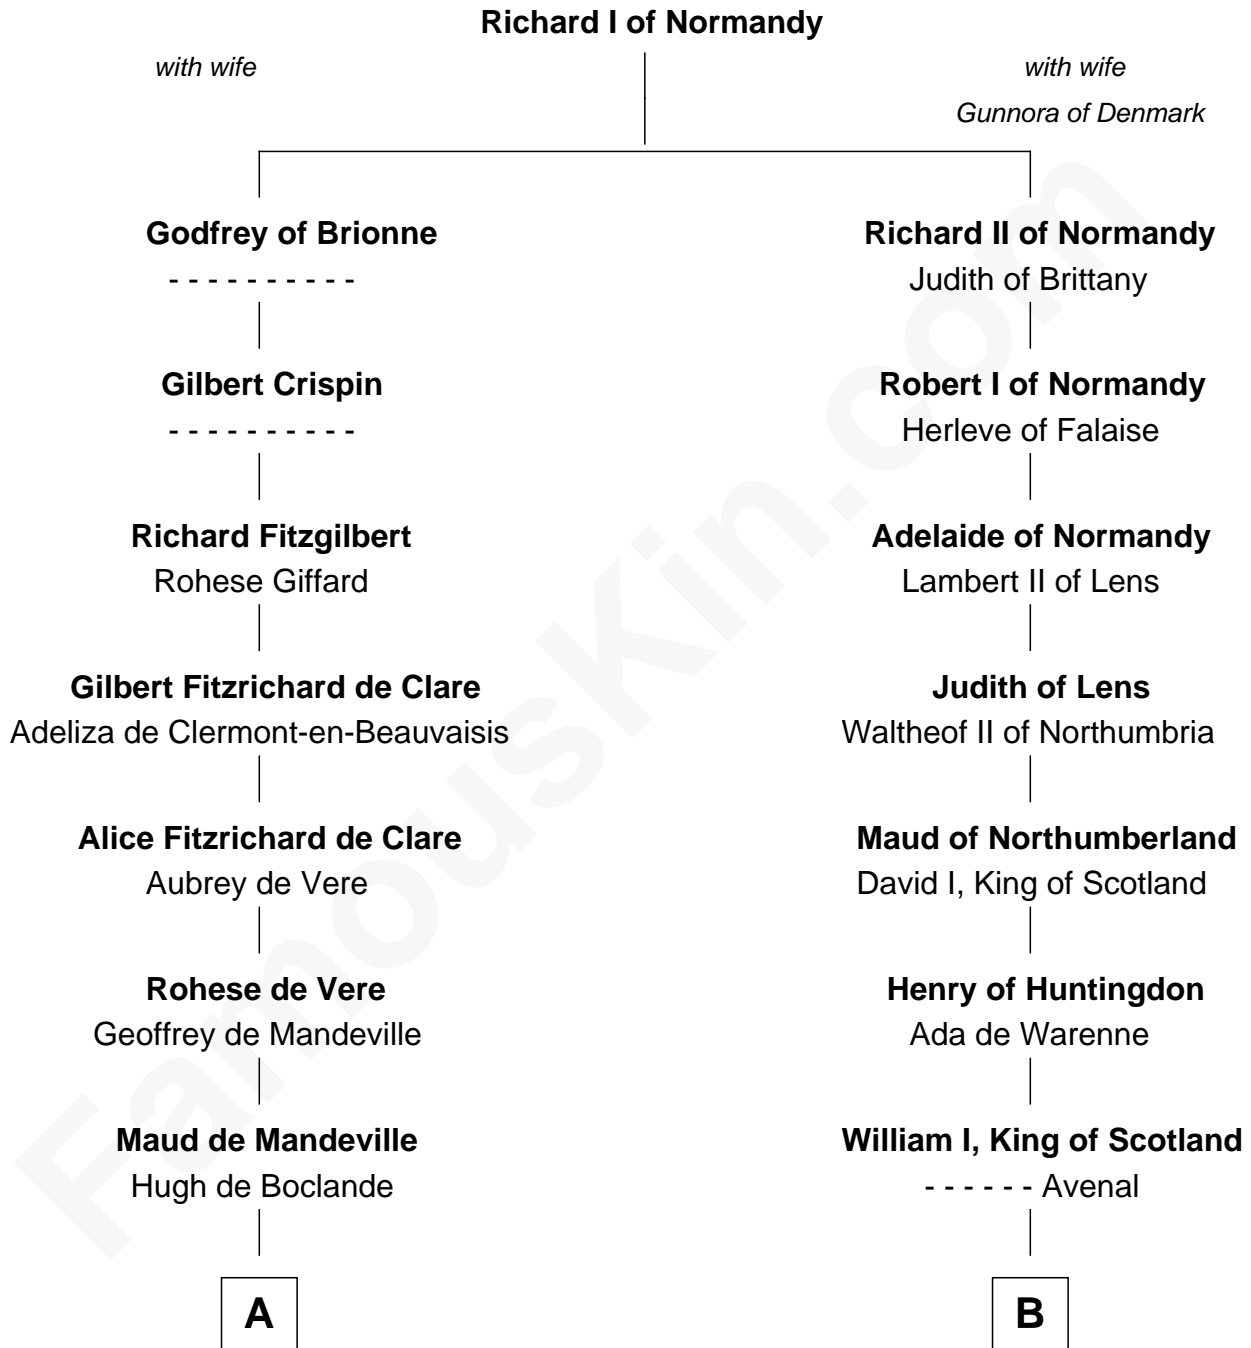

# FamousKin.com Relationship Chart of

**William de Lanvallay**

*Magna Carta Surety*

8th cousin 13 times removed of

**Peter Worden**

(c1569 - 1638/9) Great Migration Immigrant 1638

**C**

**Nicholas Rushton**

Margaret Radcliffe

**Agnes Rushton**

Richard Worthington

**Peter Worthington**

Isabel Anderton

**Isabel Worthington**

Robert Worden

**Peter Worden**

*Great Migration Immigrant 1638*