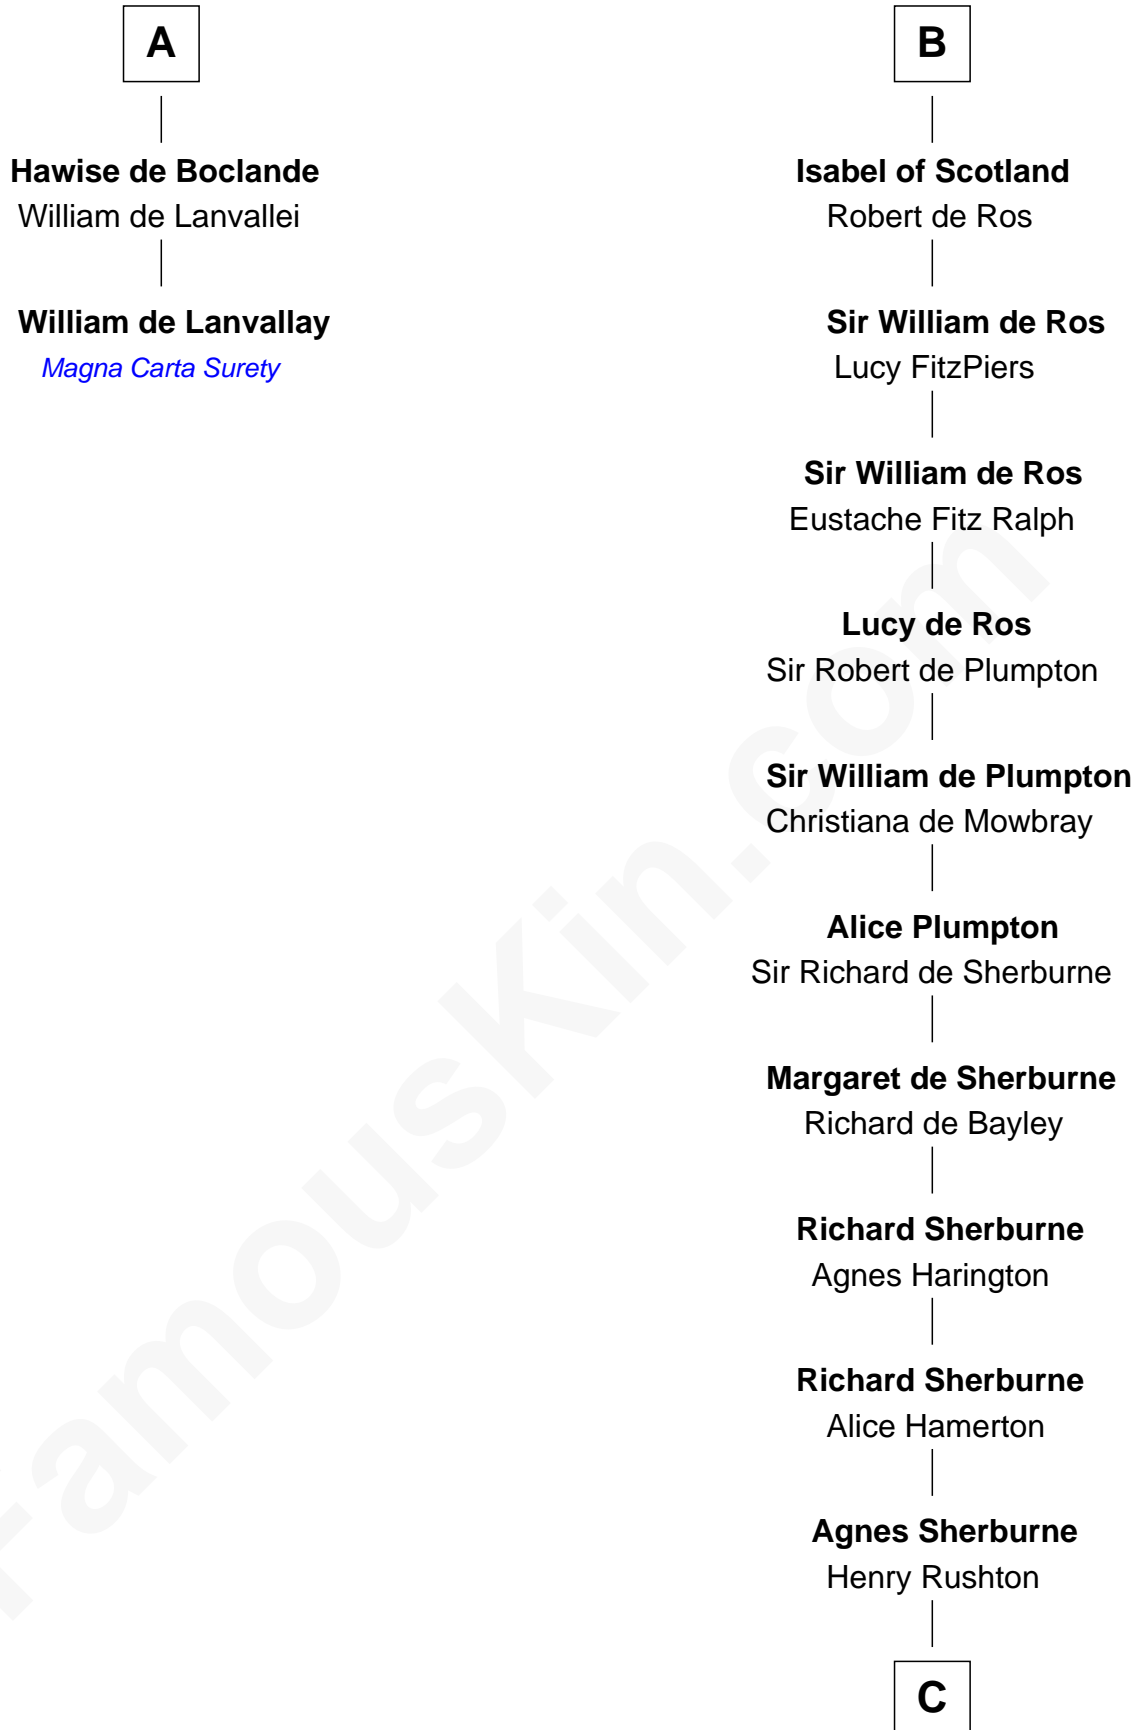

# FamousKin.com Relationship Chart of

**William de Lanvallay**

*Magna Carta Surety*

8th cousin 13 times removed of

**Peter Worden**

(c1569 - 1638/9) Great Migration Immigrant 1638

**C**

**Nicholas Rushton**

Margaret Radcliffe

**Agnes Rushton**

Richard Worthington

**Peter Worthington**

Isabel Anderton

**Isabel Worthington**

Robert Worden

**Peter Worden**

*Great Migration Immigrant 1638*