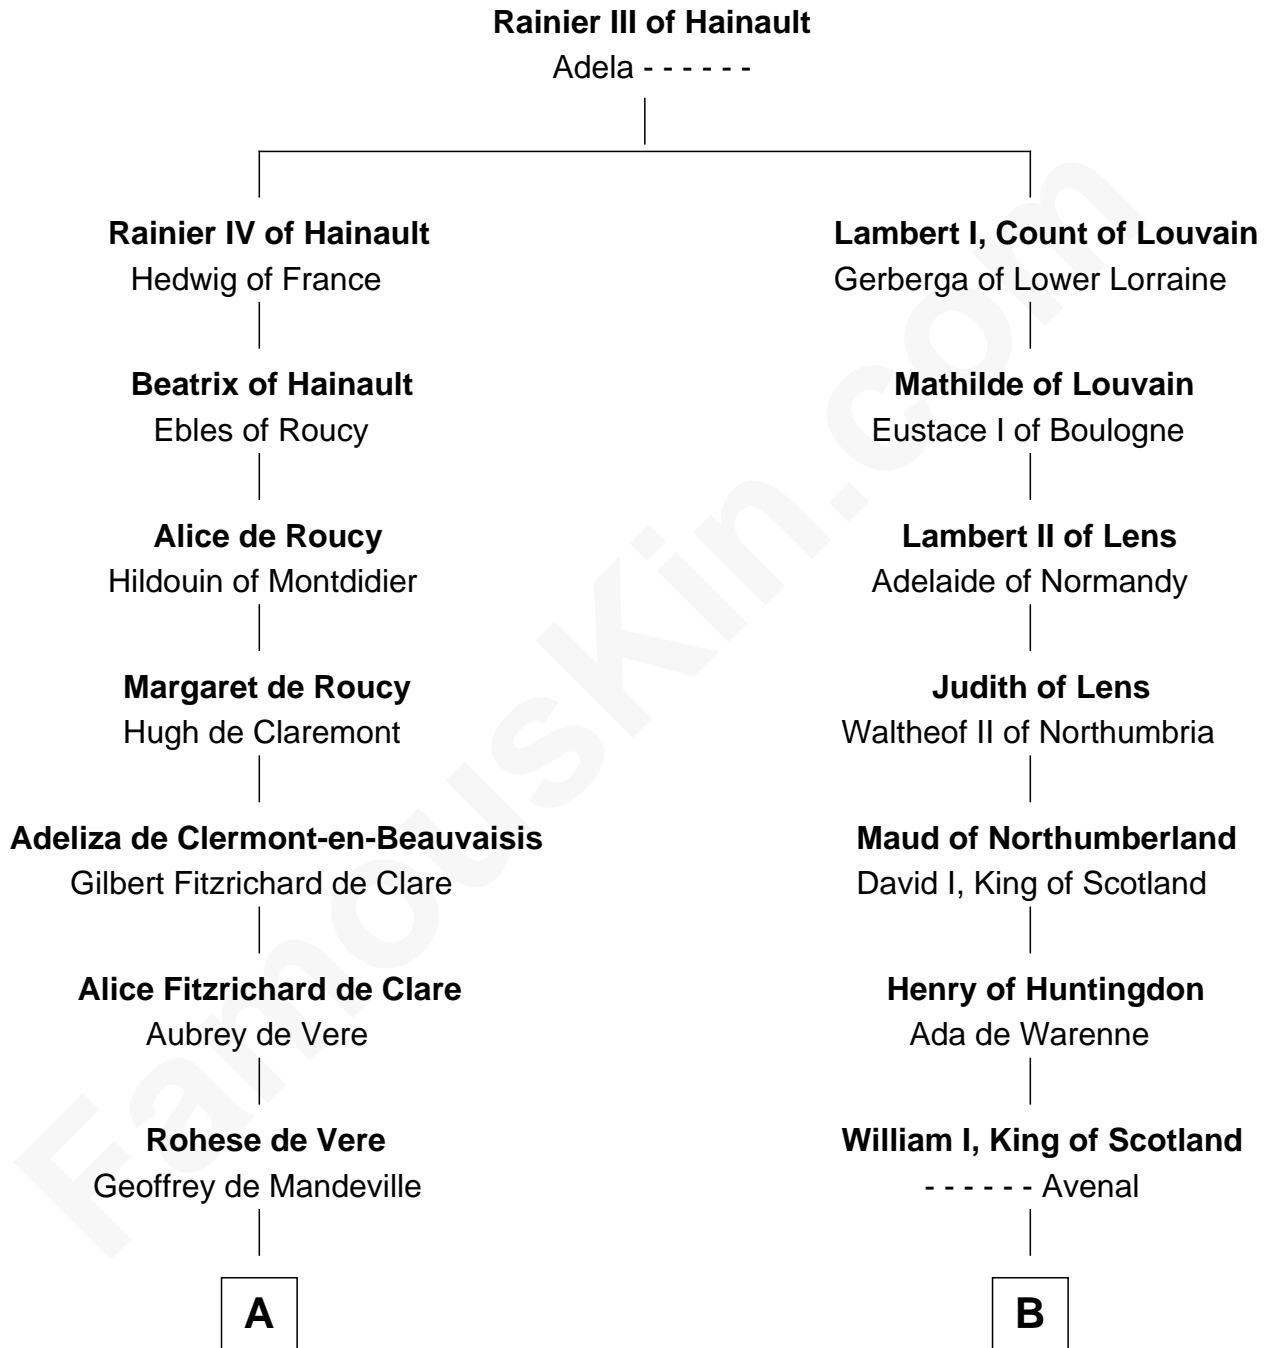

FamousKin.com

Relationship Chart of

William de Lanvally

Magna Carta Surety

9th cousin 12 times removed of

Peter Worden

(c1569 - 1638/9) Great Migration Immigrant 1638

C

Nicholas Rushton

Margaret Radcliffe

Agnes Rushton

Richard Worthington

Peter Worthington

Isabel Anderton

Isabel Worthington

Robert Worden

Peter Worden

Great Migration Immigrant 1638