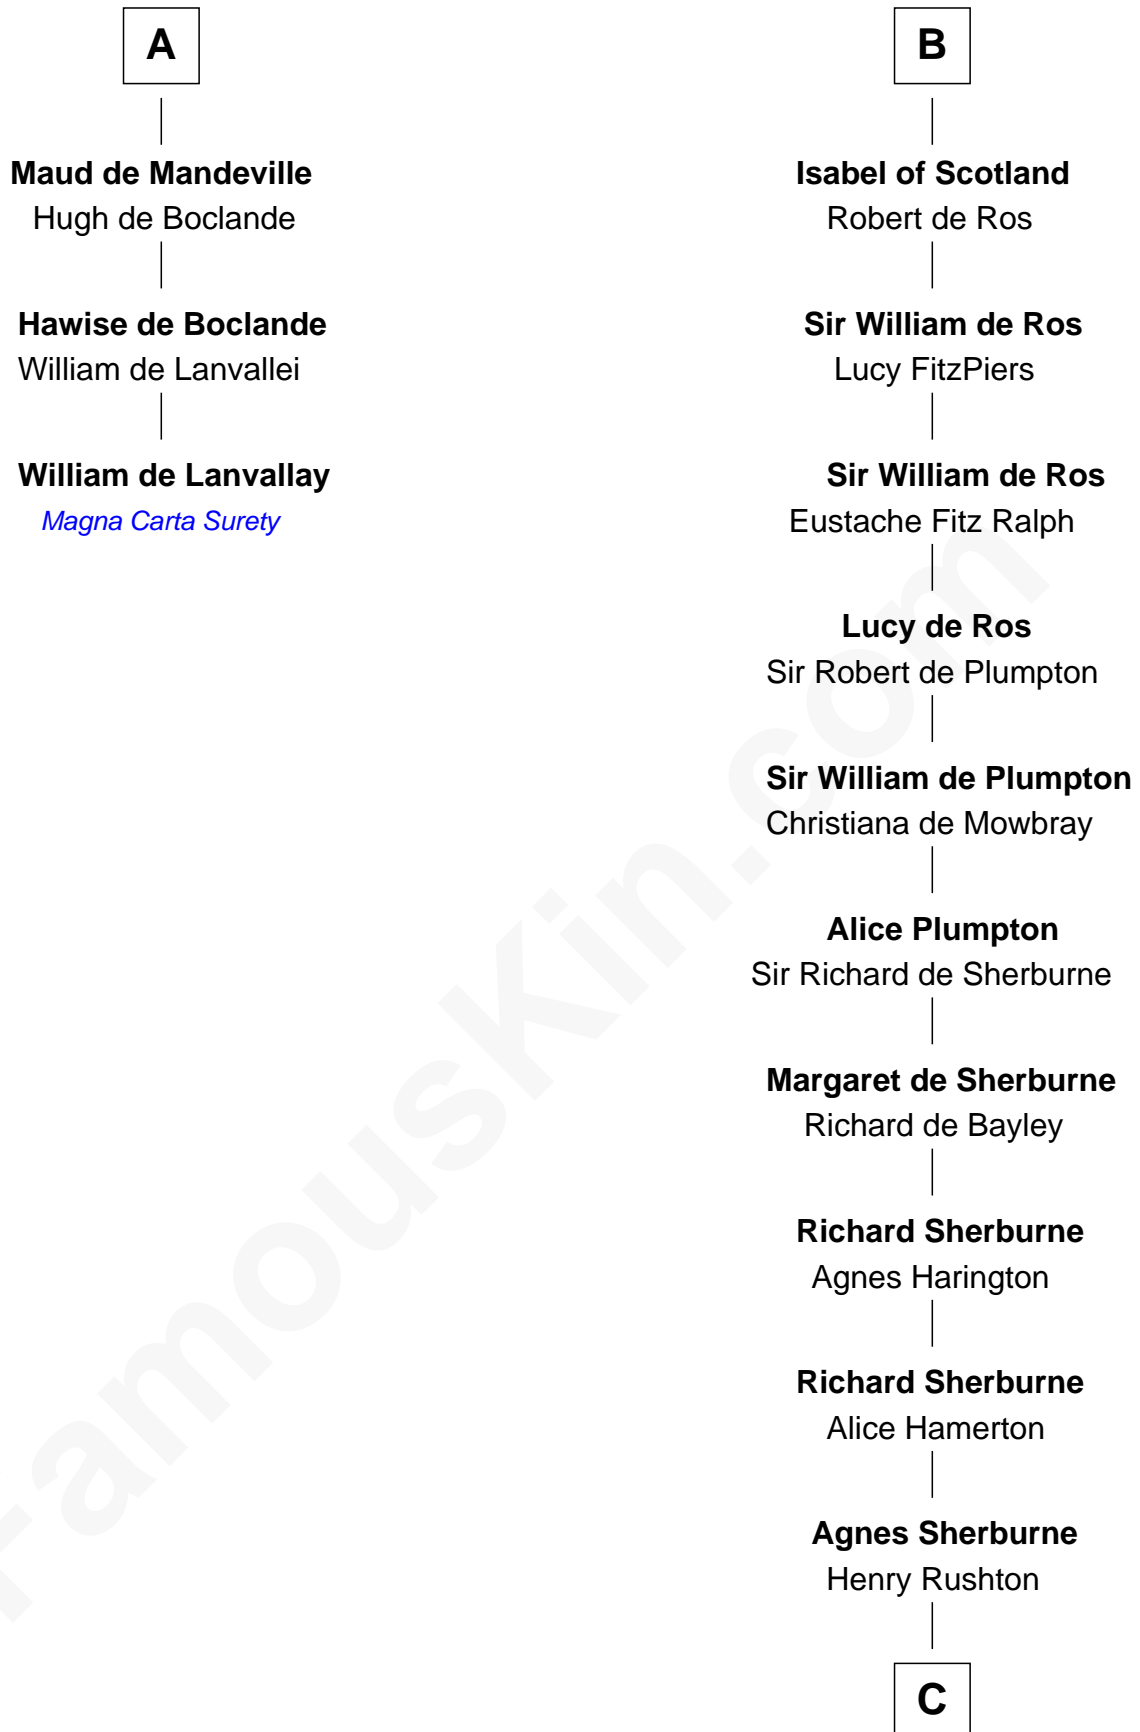

FamousKin.com

Relationship Chart of

William de Lanvally

Magna Carta Surety

9th cousin 12 times removed of

Peter Worden

(c1569 - 1638/9) Great Migration Immigrant 1638

C

Nicholas Rushton

Margaret Radcliffe

Agnes Rushton

Richard Worthington

Peter Worthington

Isabel Anderton

Isabel Worthington

Robert Worden

Peter Worden

Great Migration Immigrant 1638