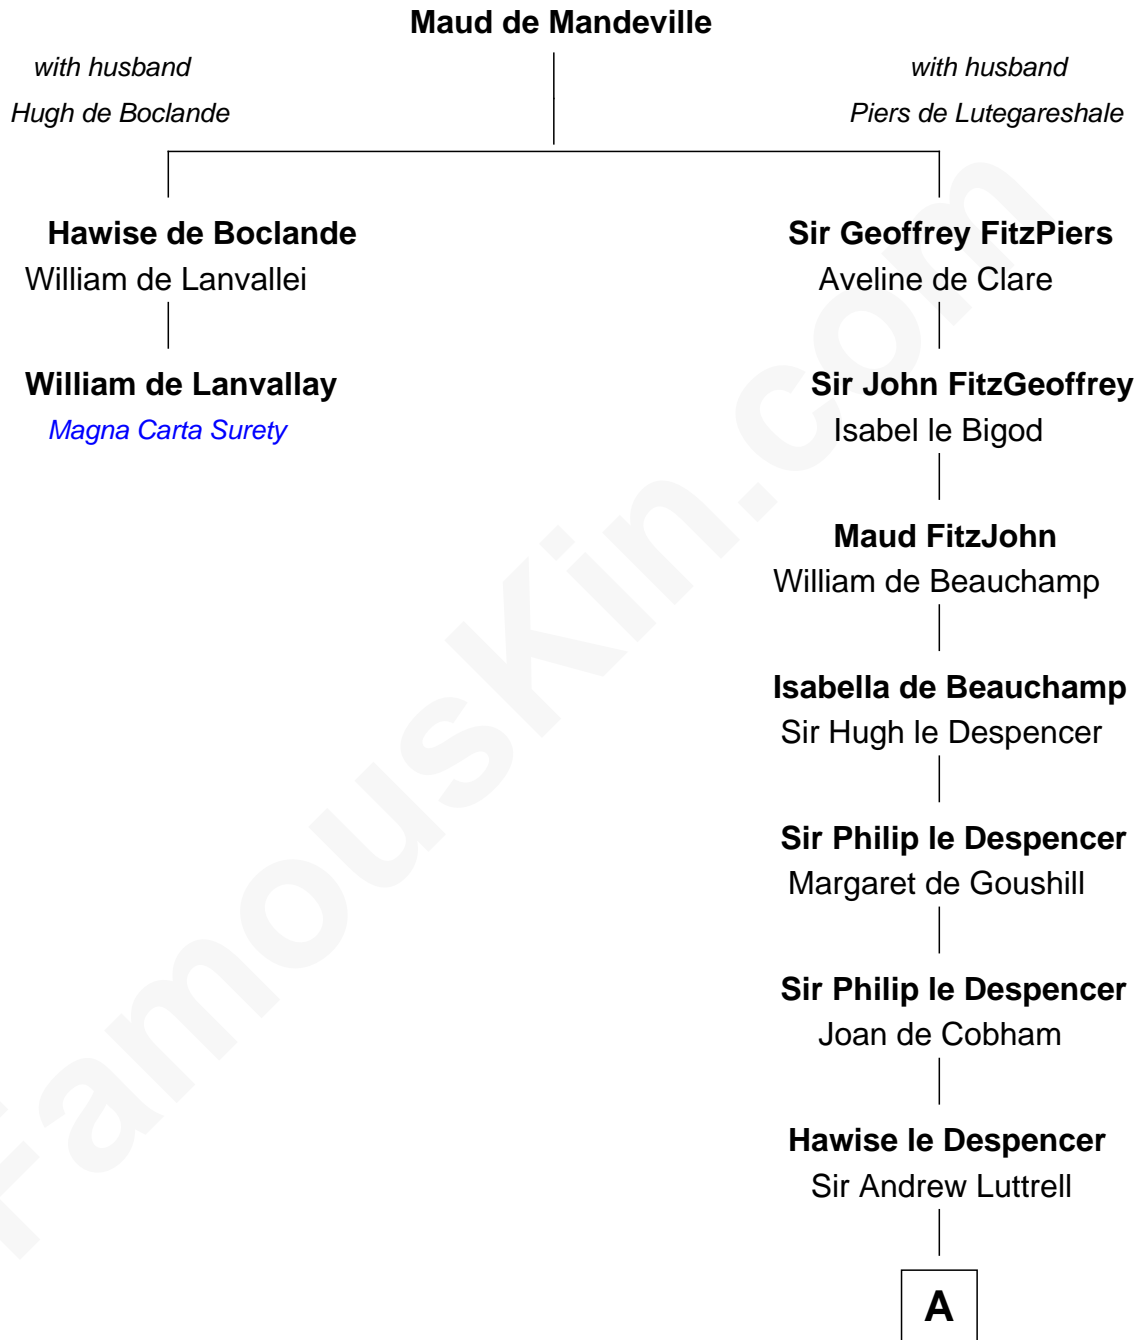

FamousKin.com

Relationship Chart of

William de Lanvalley

Magna Carta Surety

1st cousin 19 times removed of

John Taylor Gilman

5th Governor of New Hampshire

A

Sir Andrew Luttrell

Joan Tailboys

Hawise Luttrell

Sir Godfrey Hilton

Sir Godfrey Hilton

Margery Willoughby

Elizabeth Hilton

Richard Thimbleby

Anne Thimbleby

John Booth

Eleanor Booth

Edward Hamby

William Hamby

Margaret Blewett

Robert Hamby

Elizabeth Arnold