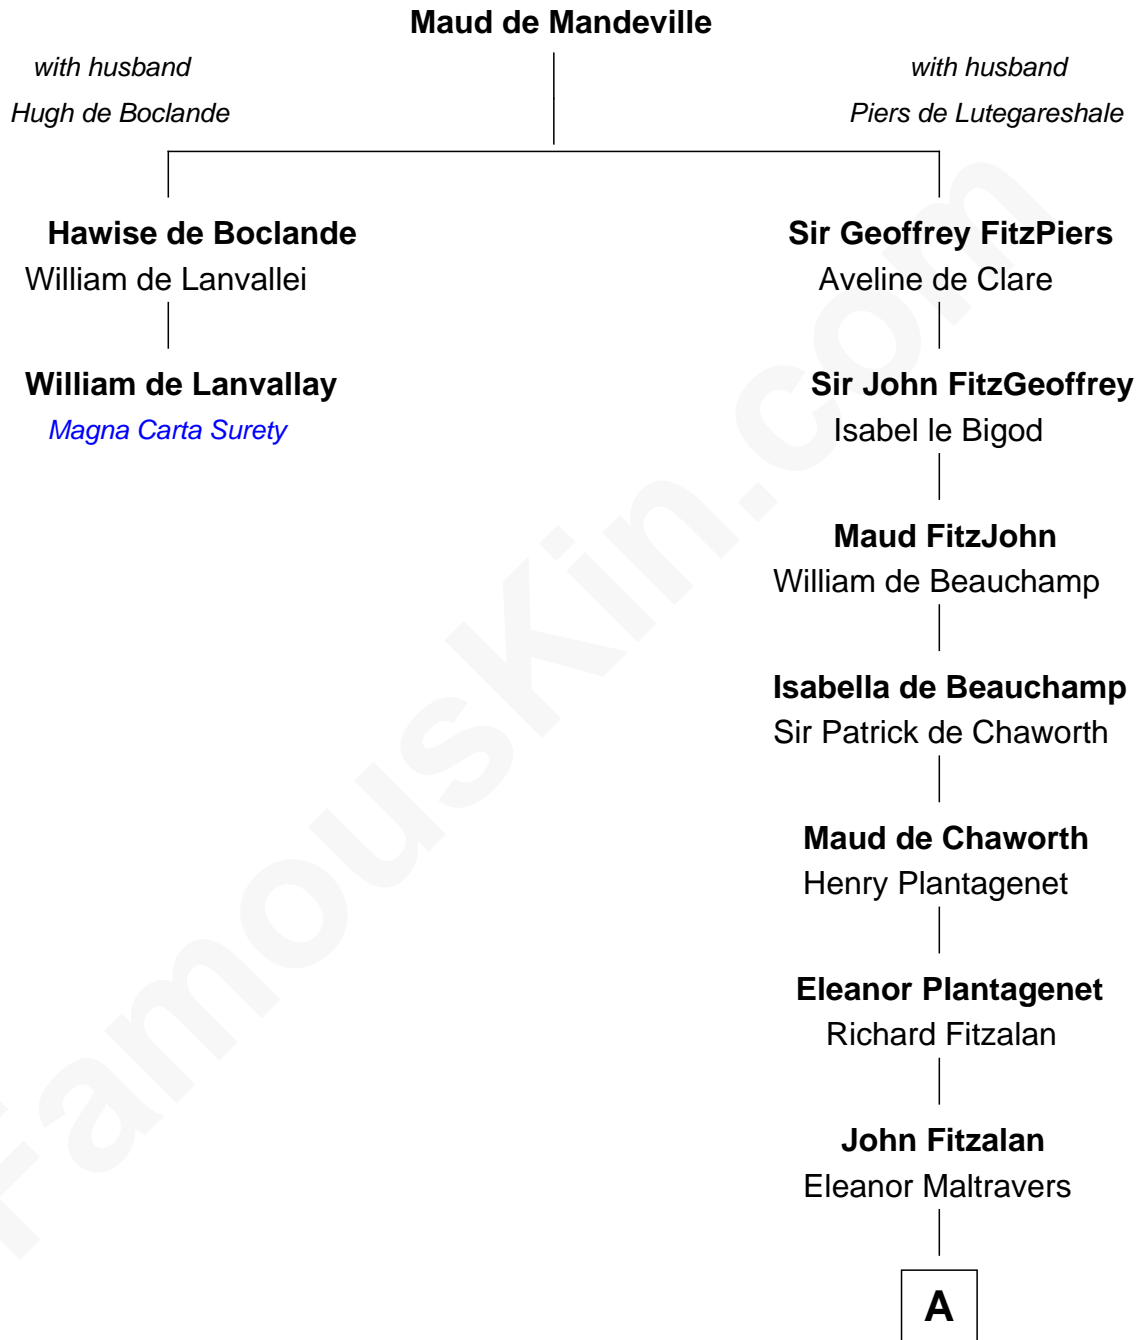

## Relationship Chart of

### William de Lanvalley

*Magna Carta Surety*

1st cousin 20 times removed of

**Melville Fuller**

*8th Chief Justice of the U.S. Supreme Court*

**A**

**Joan Fitzalan**  
Sir William Echyngam

**Joan Echyngam**  
Sir John Bayntun