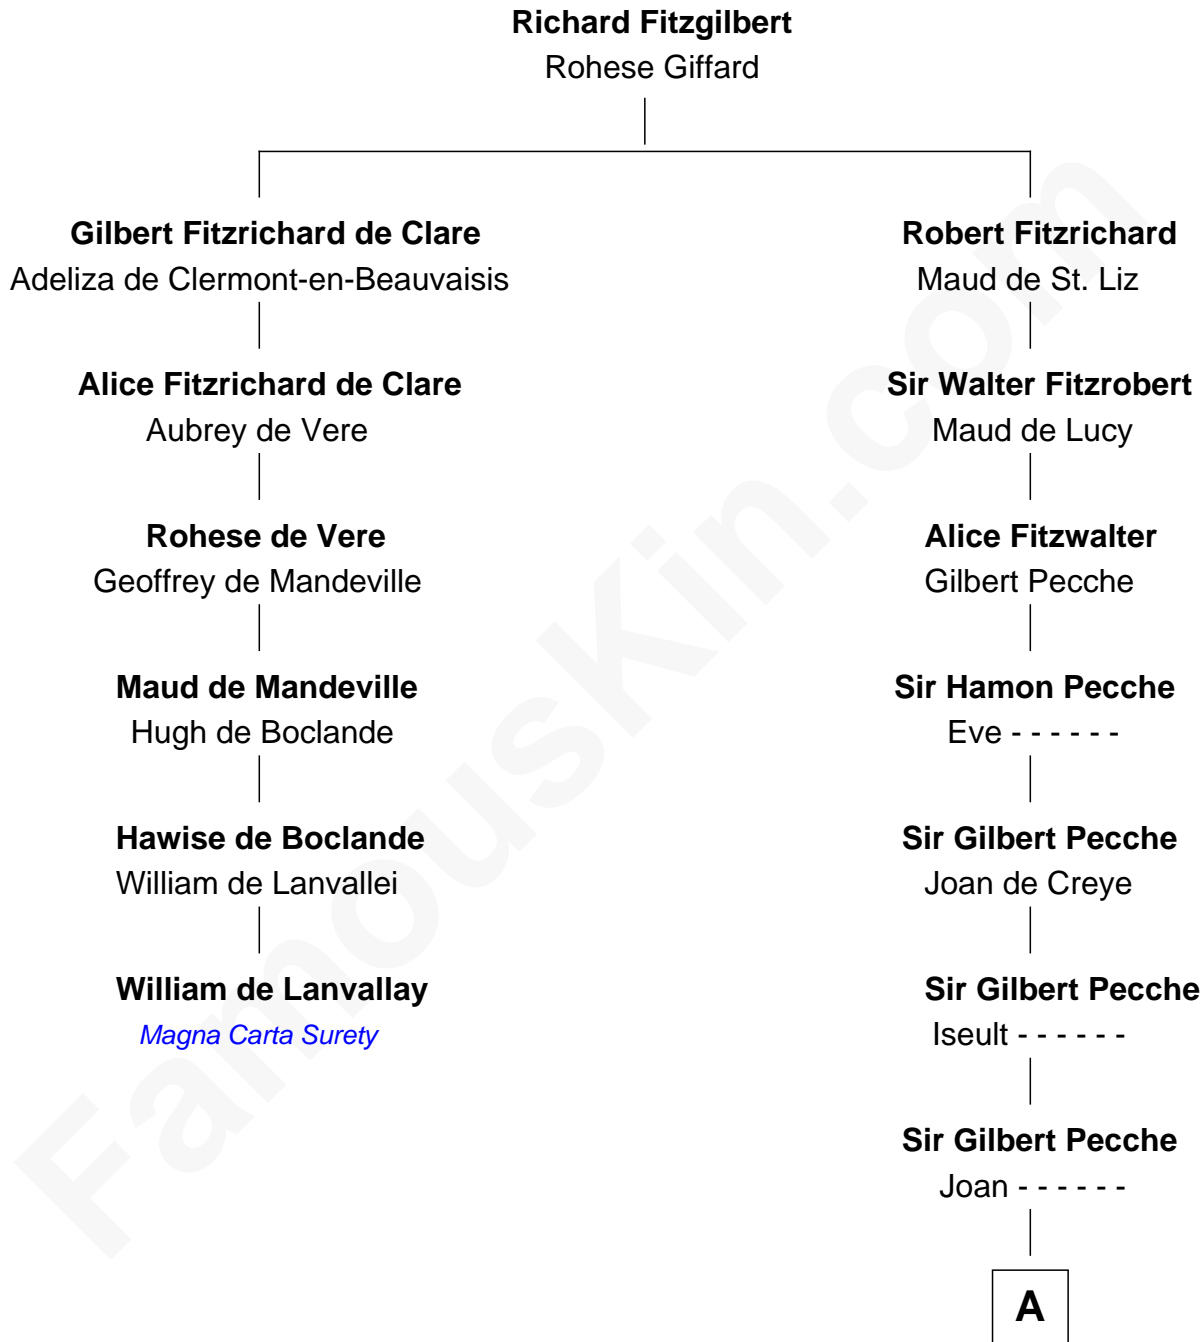

FamousKin.com Relationship Chart of William de Lanvallay

Magna Carta Surety

5th cousin 11 times removed of

Thomas Lawrence

(c1619/20 - c1703) Planter passenger 1635

A

Katherine Pecche
Sir Thomas Notbeme

Margaret Notbeme
John Hinckley

Thomas Lawrence
Planter passenger 1635