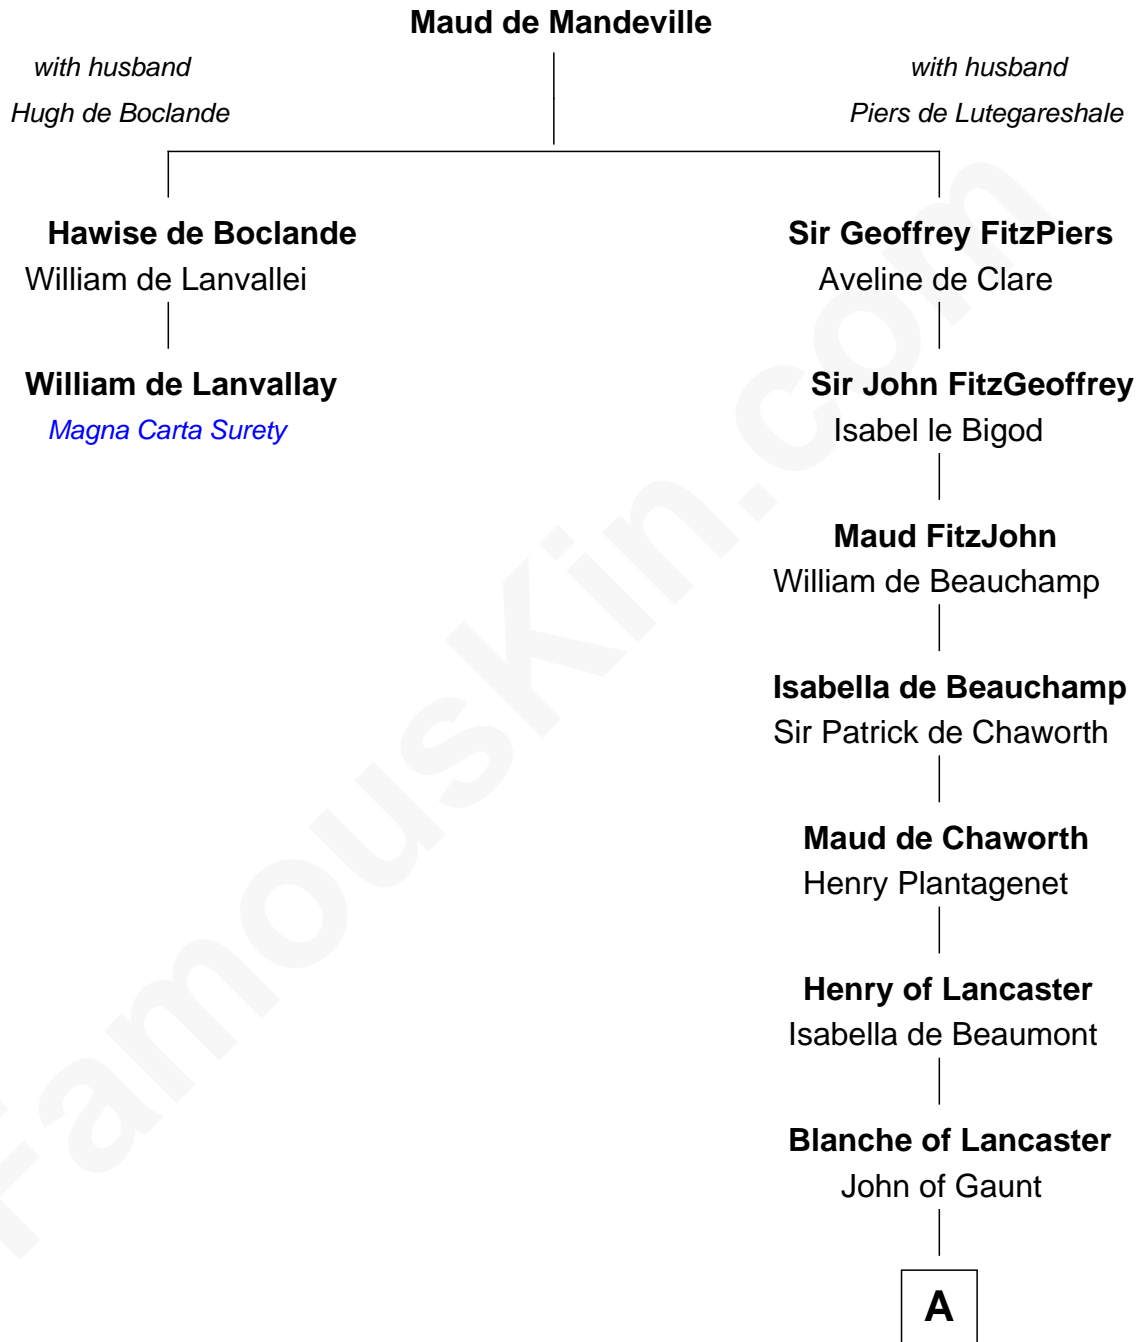

FamousKin.com

Relationship Chart of

William de Lanvalley

Magna Carta Surety

1st cousin 11 times removed of

Charles V

Holy Roman Emperor

A

Philippa of Lancaster

John I, King of Portugal

Isabella of Portugal

Philip of Burgundy

Charles of Burgundy

Isabella of Bourbon

Mary of Burgundy

Maximilian I, Holy Roman Emperor

Philip I, King of Castile

Joanna of Castile

Charles V

Holy Roman Emperor