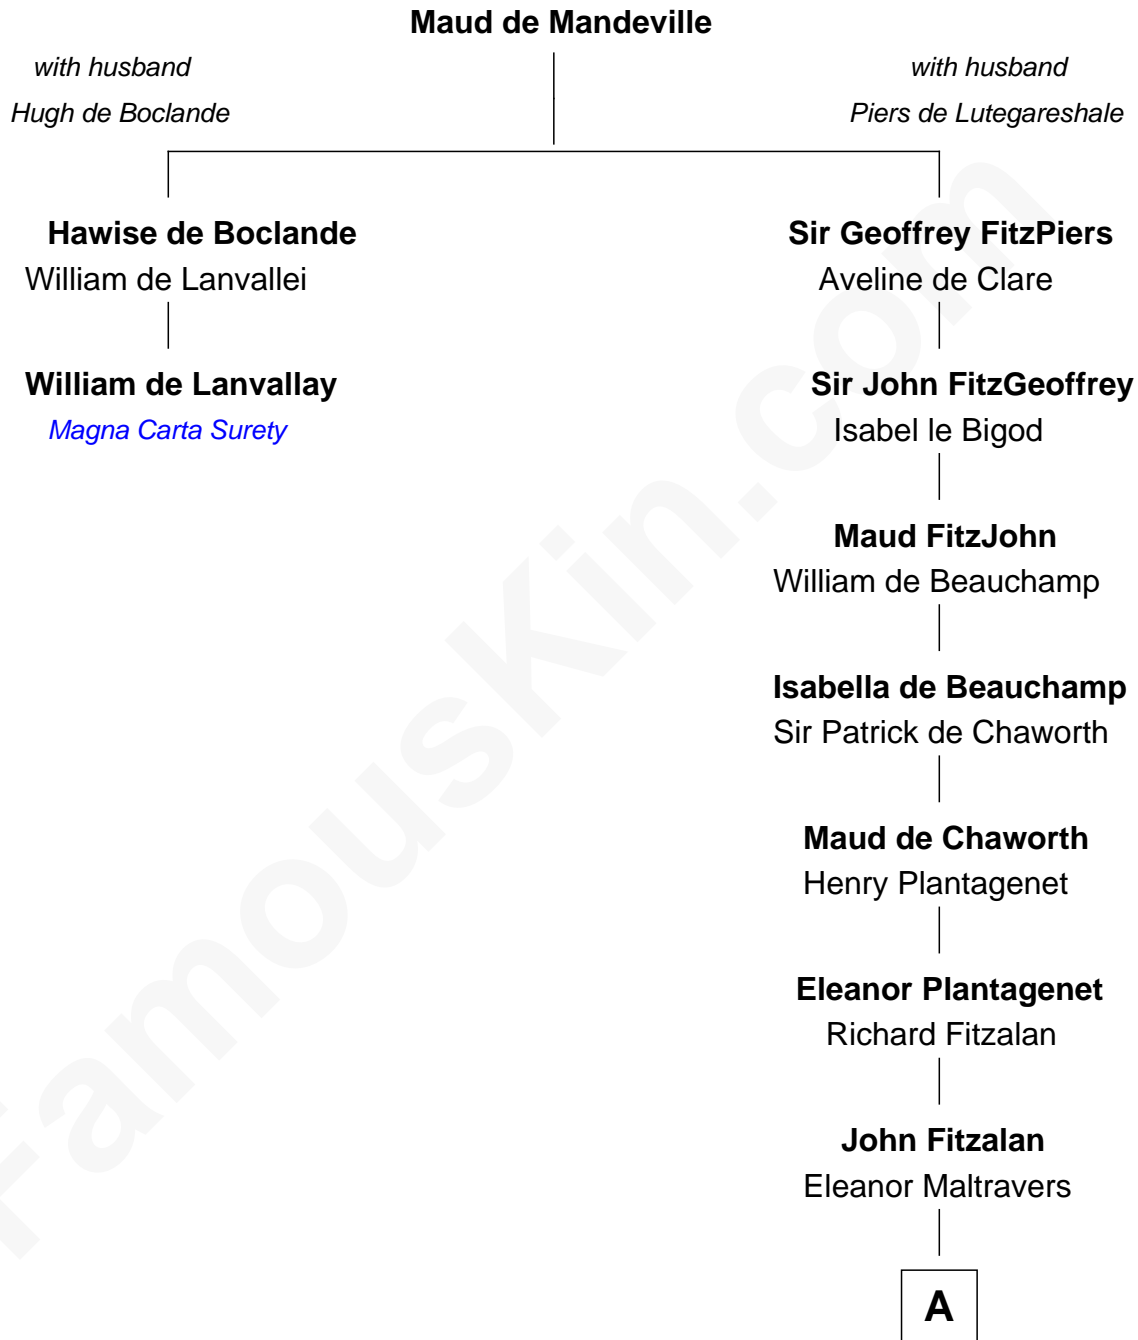

FamousKin.com Relationship Chart of

William de Lanvally

Magna Carta Surety

1st cousin 20 times removed of

Henry Hastings Sibley

1st Governor of Minnesota

A

Joan Fitzalan
Sir William Echyngam

Joan Echyngam
Sir John Bayntun

Henry Bayntun

Jane Bayntun
Thomas Prowse

Mary Prowse
John Gye

Robert Gye
Grace Dowrish

Mary Gye
Rev. John Maverick

Elias Maverick
Anna Harris

Sarah Maverick
Samuel Walton