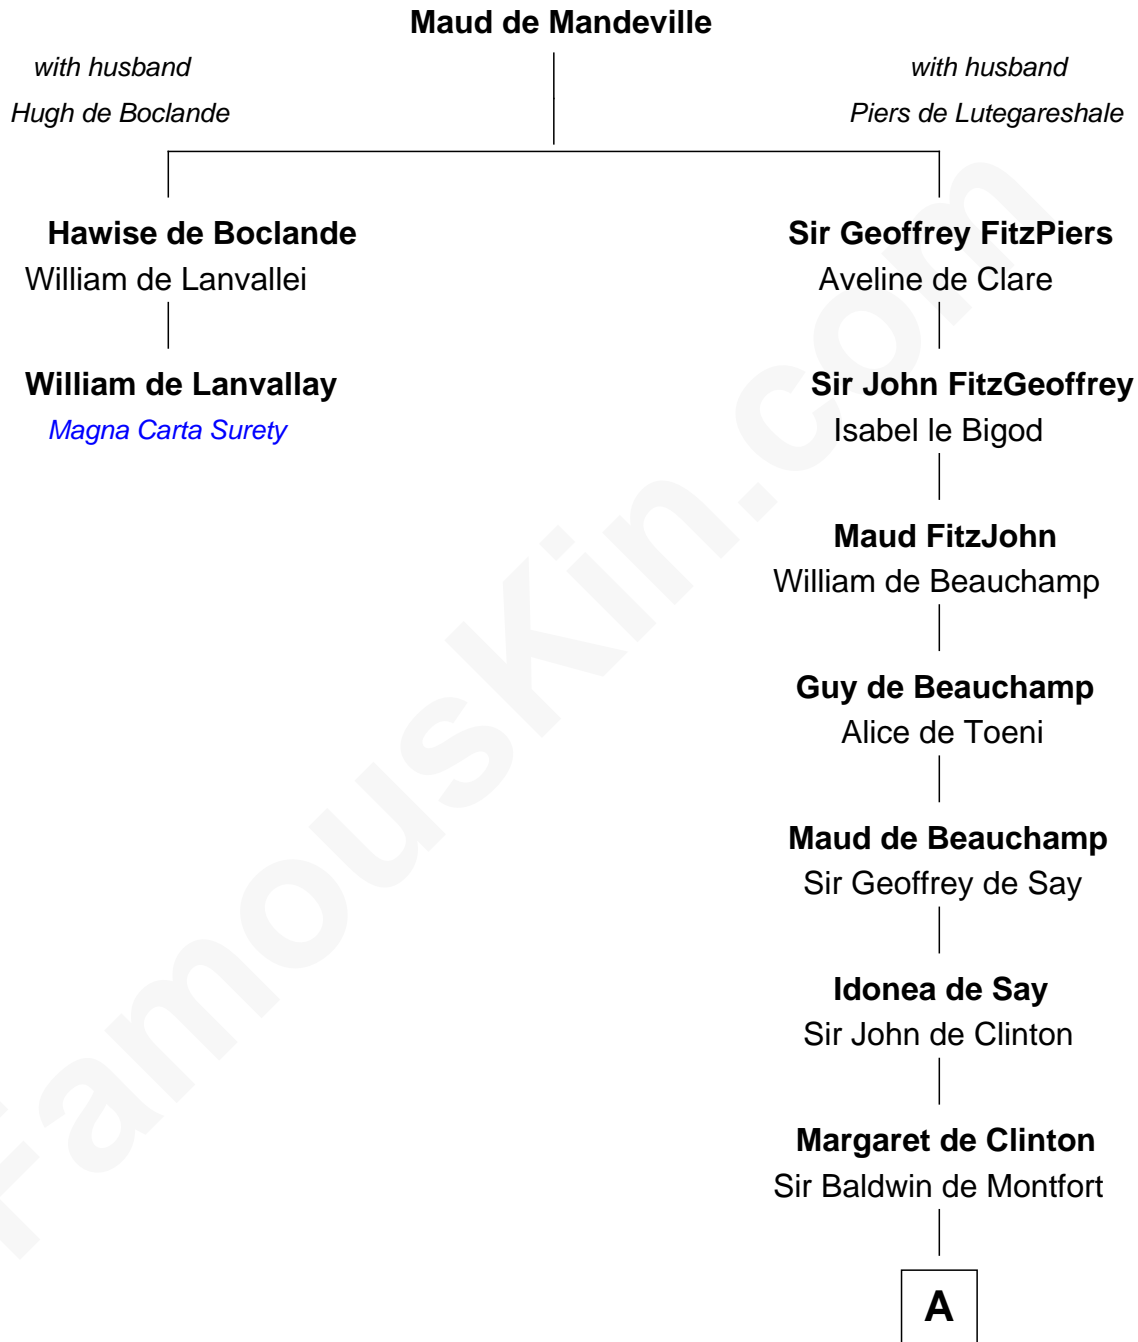

FamousKin.com

Relationship Chart of

William de Lanvalley

Magna Carta Surety

1st cousin 18 times removed of

Isaac Tichenor

3rd and 5th Governor of Vermont

A

Sir William Montfort

Margaret Pecche

Sir Baldwin Montfort

Joan Vernon

Robert Montfort

Mary Stapleton

Katherine Montfort

Sir George Booth

Sir William Booth

Ellen Montgomery

Jane Booth

Sir Thomas Holford

Dorothy Holford

John Bruen

John Bruen

Anne Fox

Daniel Tichenor

Susanna Guerin

Isaac Tichenor

3rd and 5th Governor of Vermont

FamousKin.com