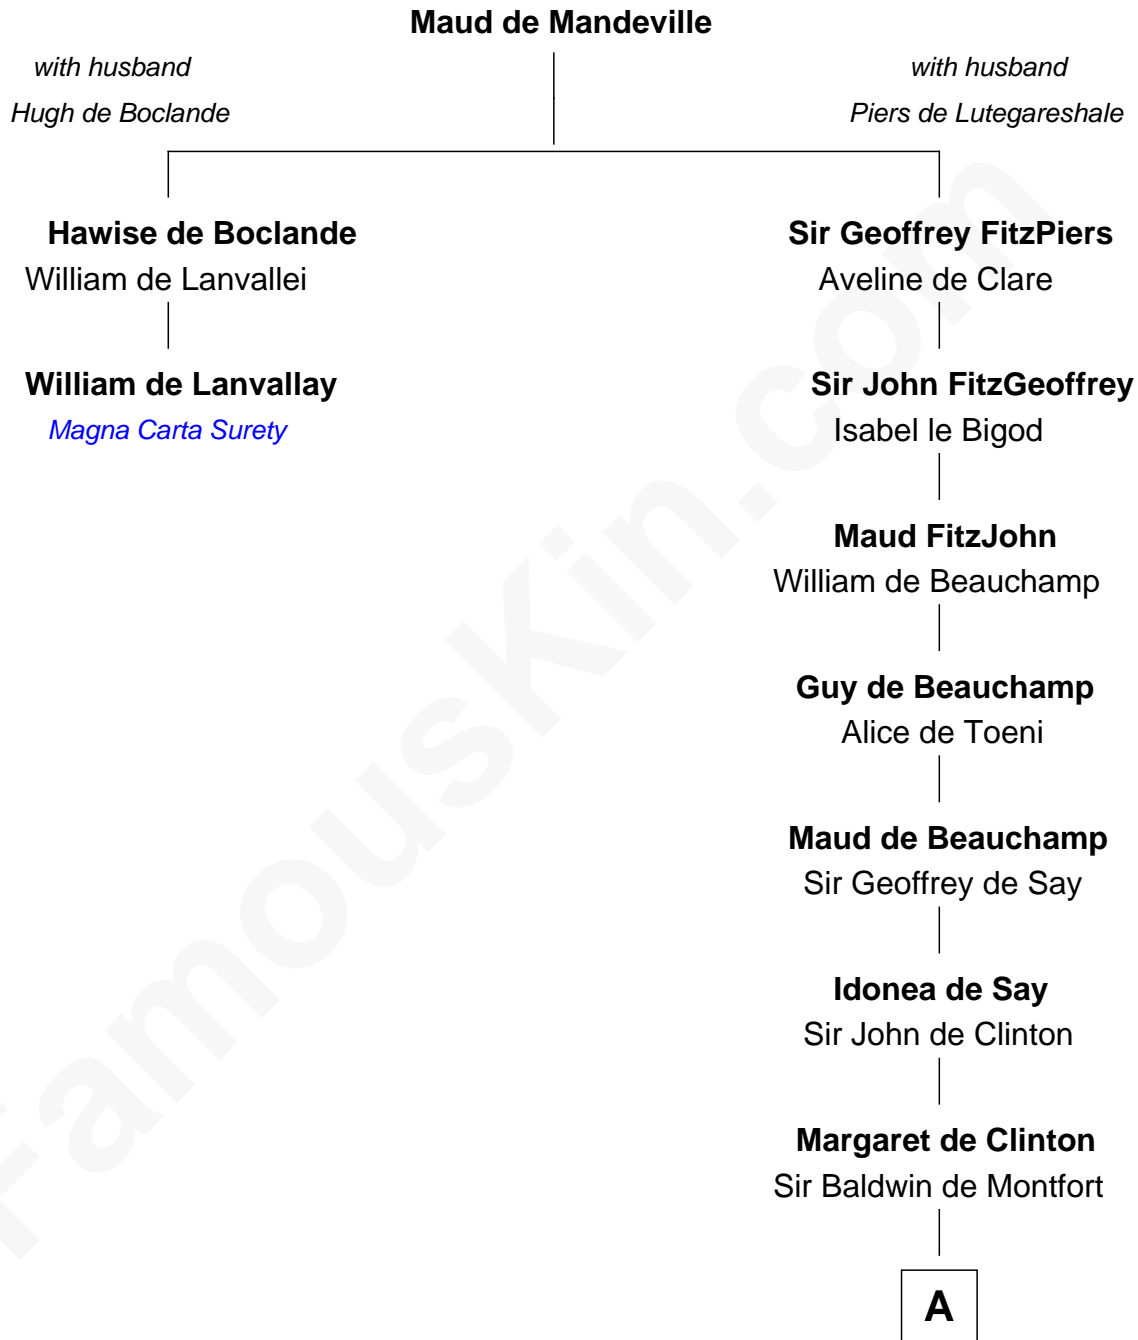

FamousKin.com Relationship Chart of

William de Lanvalley

Magna Carta Surety

1st cousin 20 times removed of

Isaac Taylor Tichenor

President of Auburn University

A

Sir William Montfort

Margaret Pecche

Sir Baldwin Montfort

Joan Vernon

Robert Montfort

Mary Stapleton

Katherine Montfort

Sir George Booth

Sir William Booth

Ellen Montgomery

Jane Booth

Sir Thomas Holford

Dorothy Holford

John Bruen

John Bruen

Anne Fox

Obadiah Bruen