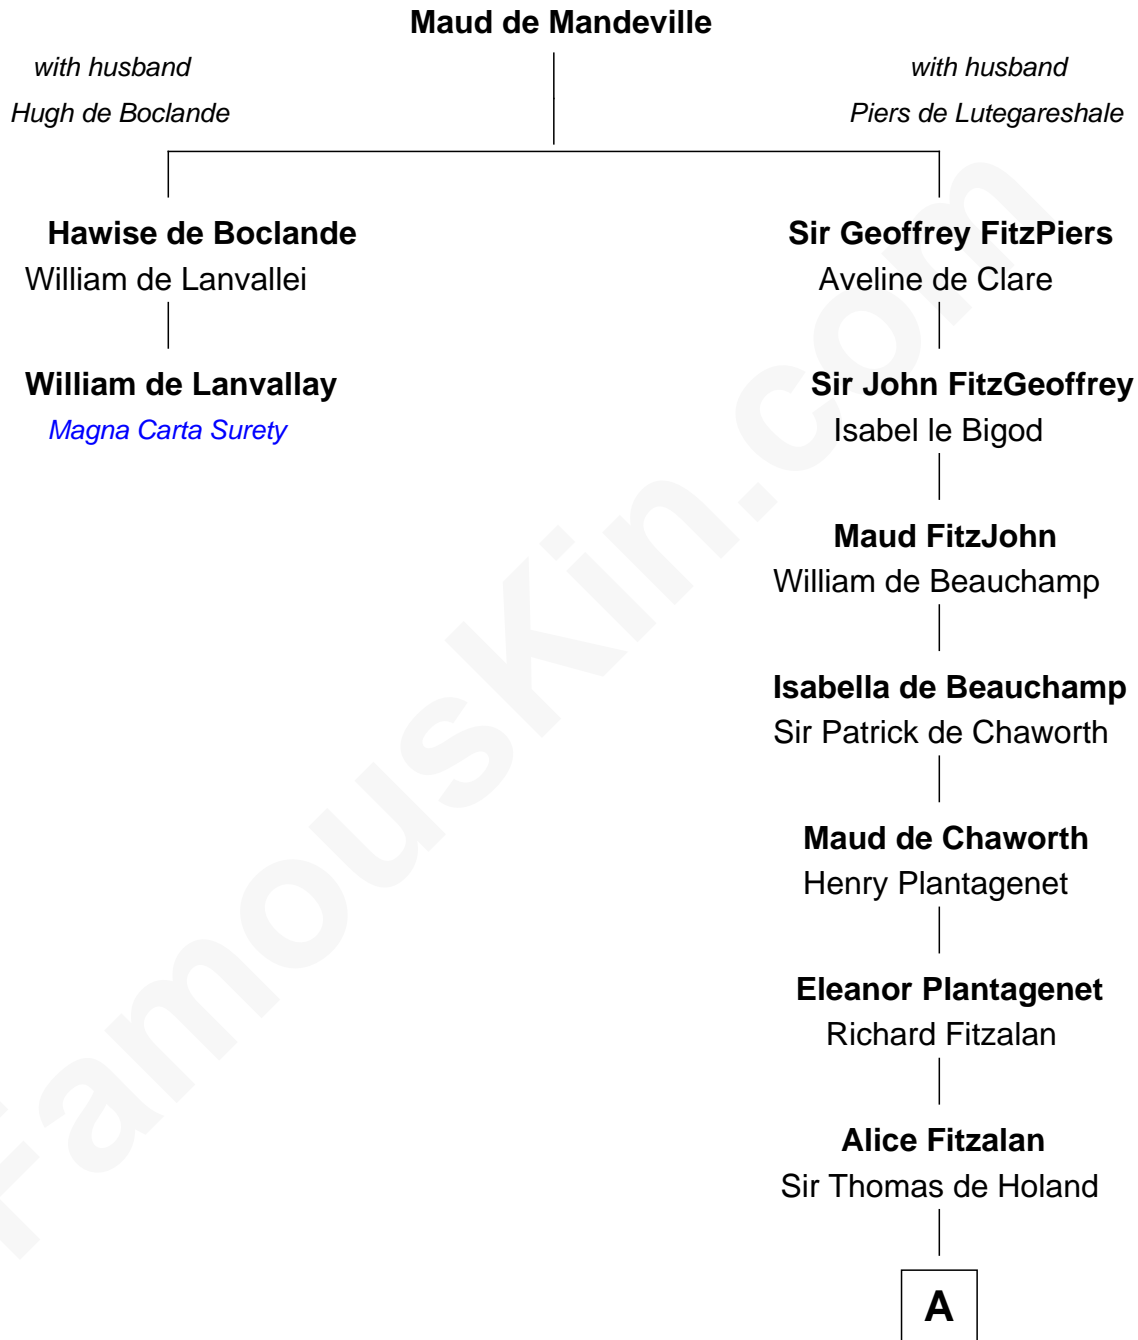

FamousKin.com Relationship Chart of

William de Lanvally

Magna Carta Surety

1st cousin 19 times removed of

William Woodbridge

2nd Governor of Michigan

A

Eleanor Holand
Edward Cherleton

Joyce Cherleton
Sir John Tiptoft

Joyce Tiptoft
Sir Edmund Sutton

Sir Edward Sutton
Cecily Willoughby

Sir John Sutton
Cecily Grey

Sir Henry Dudley
----- Ashton

Probable

Roger Dudley
Susanna Thorne

Gov. Thomas Dudley
Dorothy York