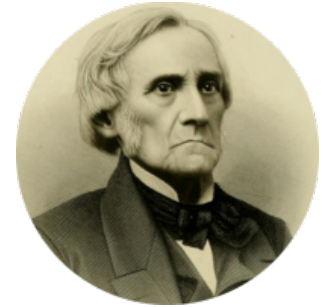

FamousKin.com Relationship Chart of

William de Lanvally

Magna Carta Surety

1st cousin 19 times removed of

William Woodbridge

2nd Governor of Michigan

A

Eleanor Holand
Edward Cherleton

Joyce Cherleton
Sir John Tiptoft

Joyce Tiptoft
Sir Edmund Sutton

Sir Edward Sutton
Cecily Willoughby

Sir John Sutton
Cecily Grey

Sir Henry Dudley
----- Ashton

Probable

Roger Dudley
Susanna Thorne

Gov. Thomas Dudley
Dorothy York