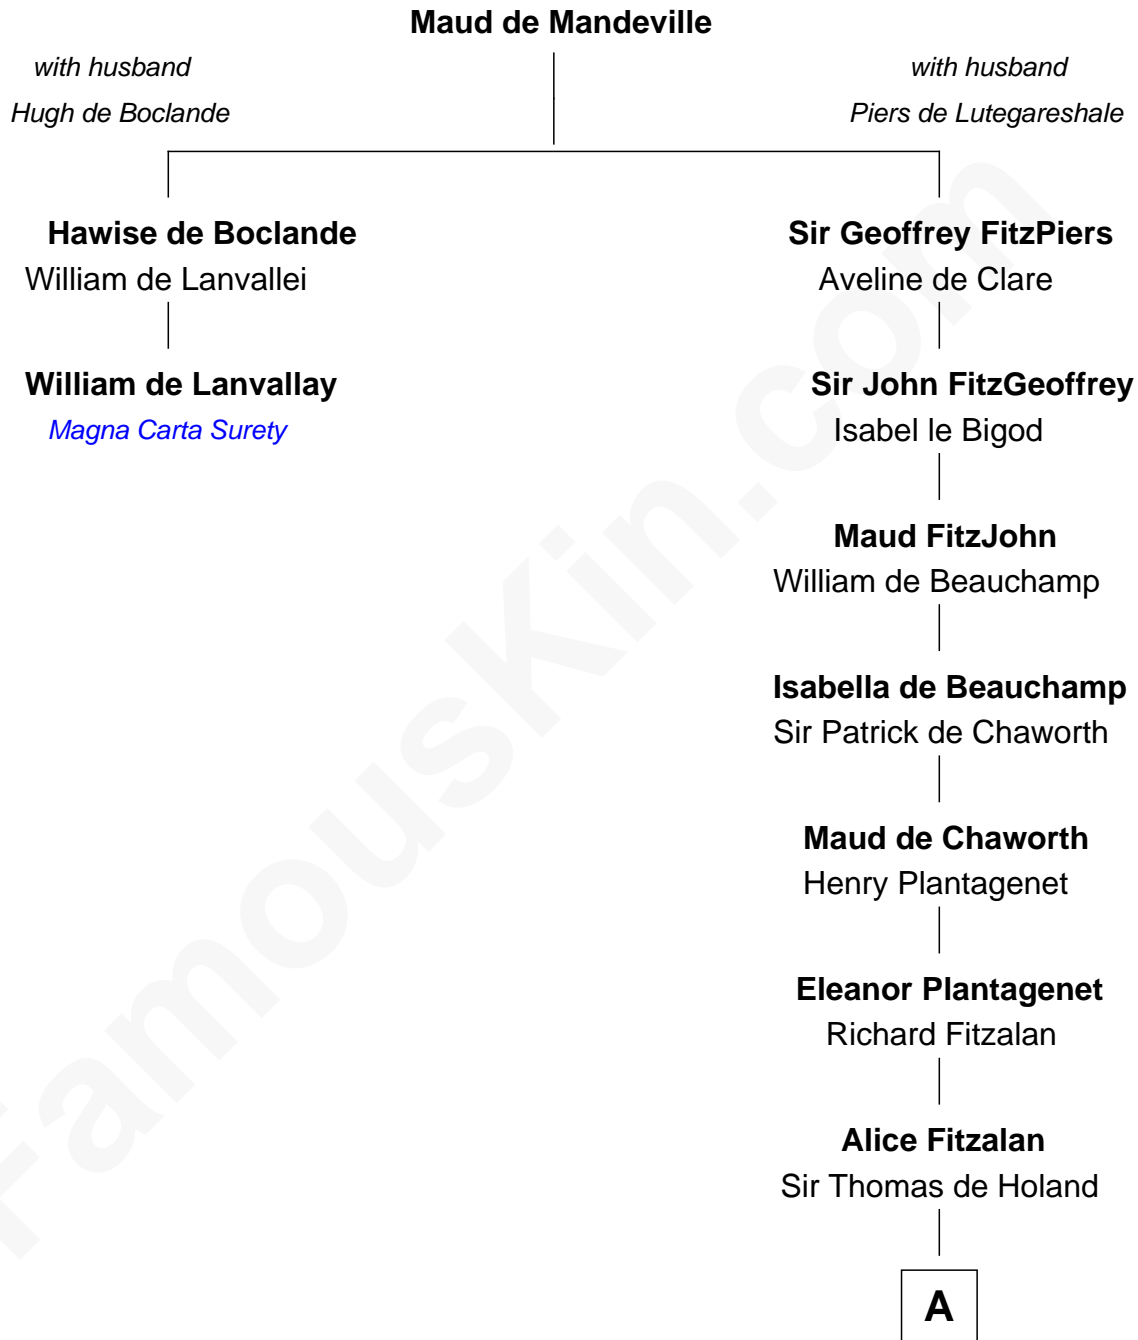

FamousKin.com

Relationship Chart of

William de Lanvally

Magna Carta Surety

1st cousin 16 times removed of

Major John Pitcairn

British Commander at Battle of Lexington

A

Margaret de Holand

Sir John Beaufort

Joan Beaufort

Sir James Stewart

John Stewart

Eleanor Sinclair

Margaret Stewart

Sir William Murray

Sir William Murray

Katherine Campbell

Annabel Murray

John Erskine

John Erskine

Mary Stewart

Sir Charles Erskine

Mary Hope