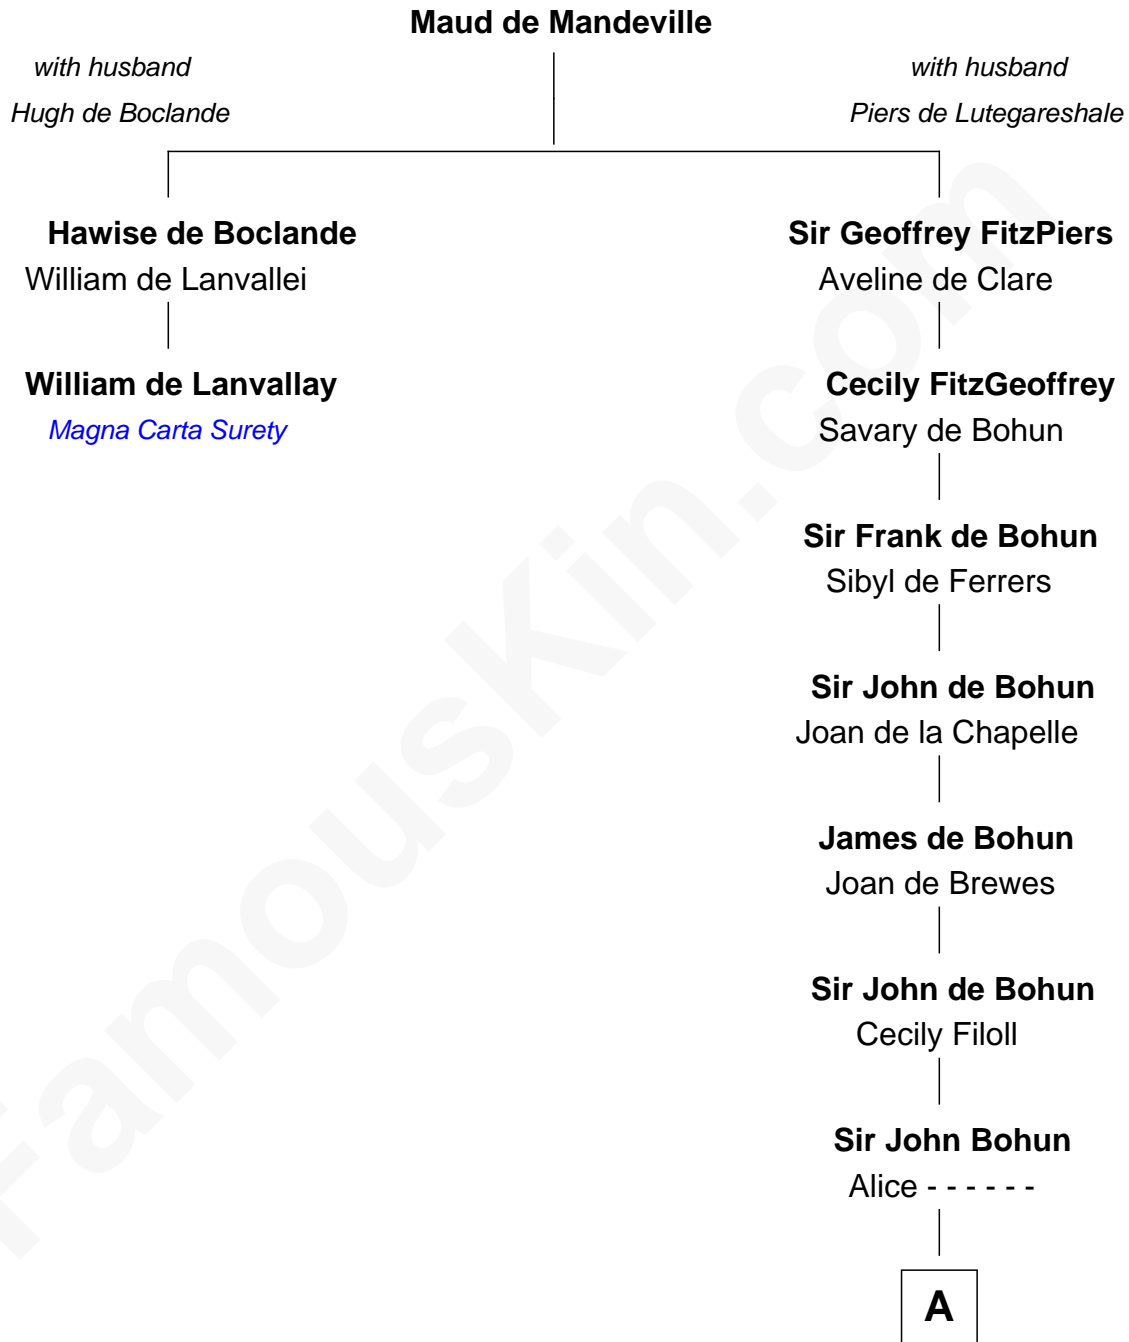

FamousKin.com Relationship Chart of

William de Lanvally

Magna Carta Surety

1st cousin 13 times removed of

Edmund Waller

English Poet and Politician

A

Beatrice Bohun
Sir Stephen Popham

Margery Popham
Thomas Hampden

Sir Edmond Hampden
Elizabeth Beselles

William Hampden
Audrey Hampden

John Hampden
Elizabeth Ferrers

Griffith Hampden
Anne Cave

Anne Hampden
Robert Waller

Edmund Waller
English Poet and Politician