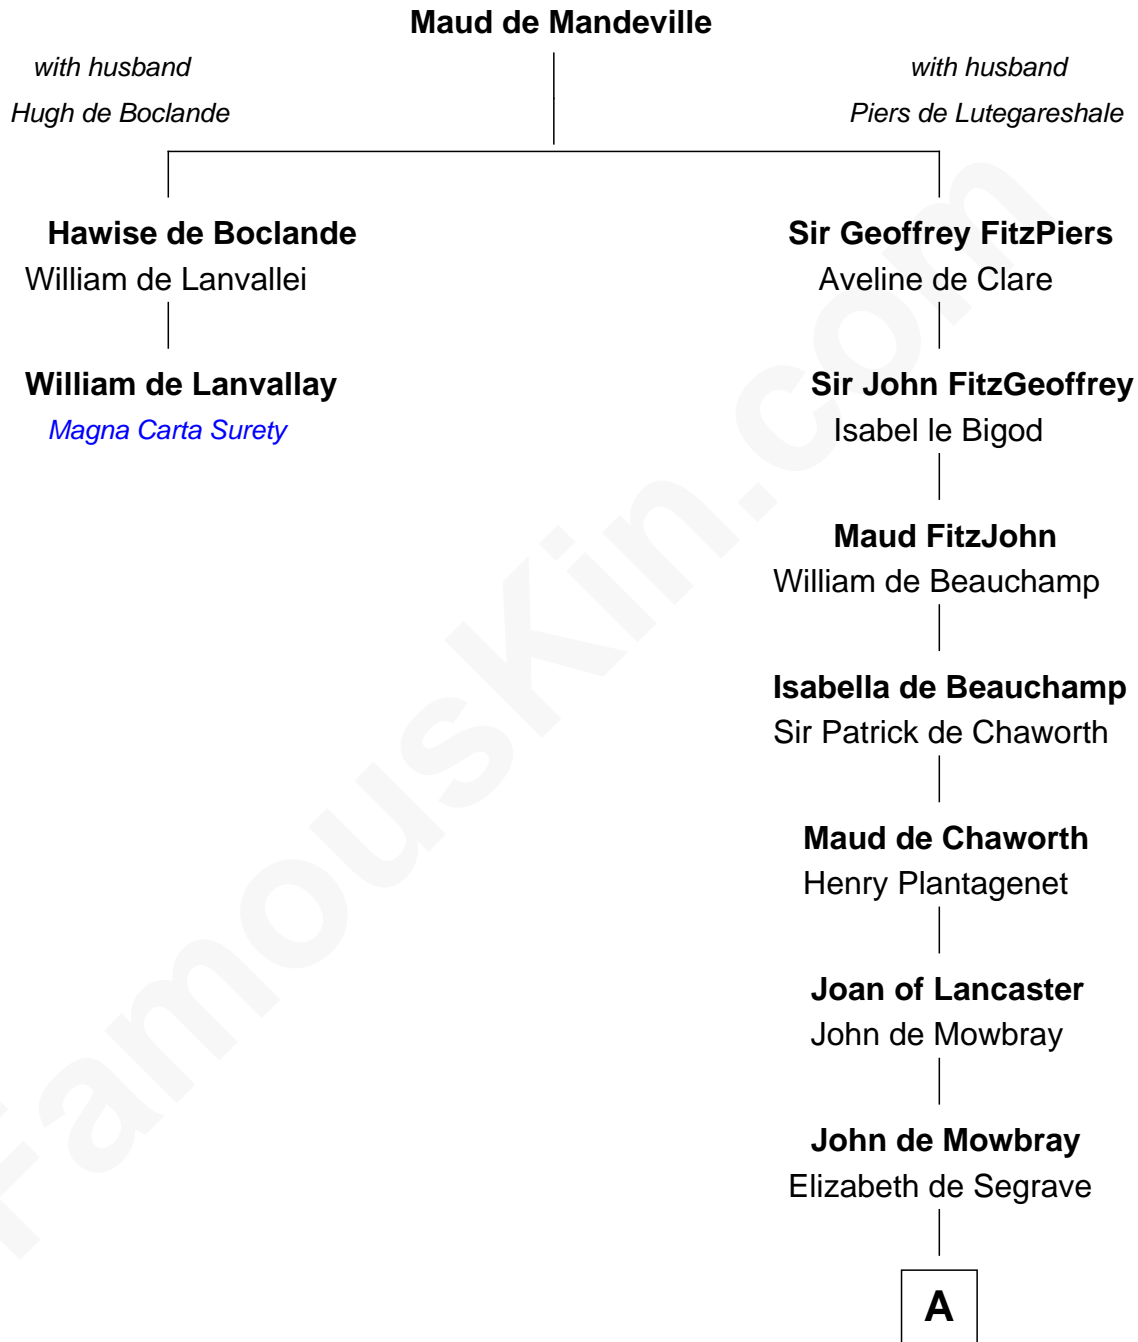

FamousKin.com Relationship Chart of

William de Lanvalley

Magna Carta Surety

1st cousin 11 times removed of

Catherine Howard

5th Wife of King Henry VIII

A

—
Sir Thomas Mowbray

Elizabeth Fitzalan

—
Margaret Mowbray

Sir Robert Howard

—
Sir John Howard

Katherine Moleyns

—
Sir Thomas Howard

Elizabeth Tilney

—
Sir Edmund Howard