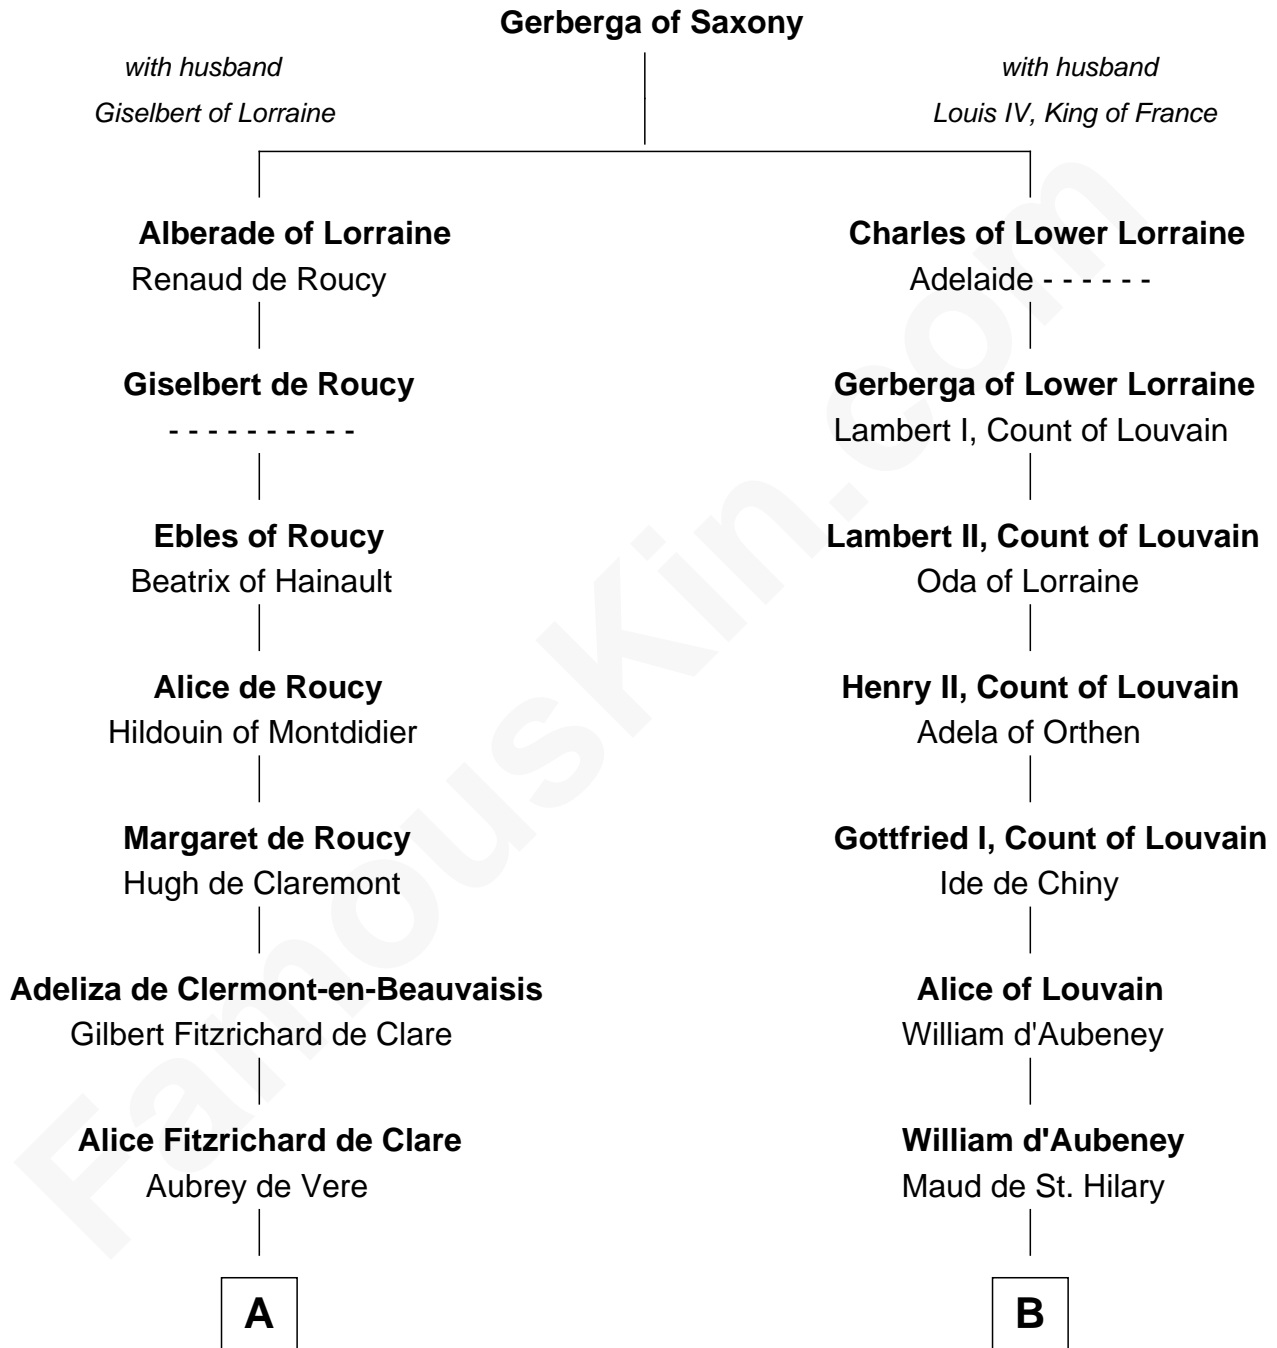

FamousKin.com
Relationship Chart of
William de Lanvallay

Magna Carta Surety

10th cousin 10 times removed of

Rev. John Whittingham

(c1616 - 1639) Great Migration Immigrant 1637

C

Elizabeth Grosvenor

Thomas Bulkeley

Rev. Edward Bulkeley

Olive Irby

Elizabeth Bulkeley

Richard Whittingham

Rev. John Whittingham

Great Migration Immigrant 1637