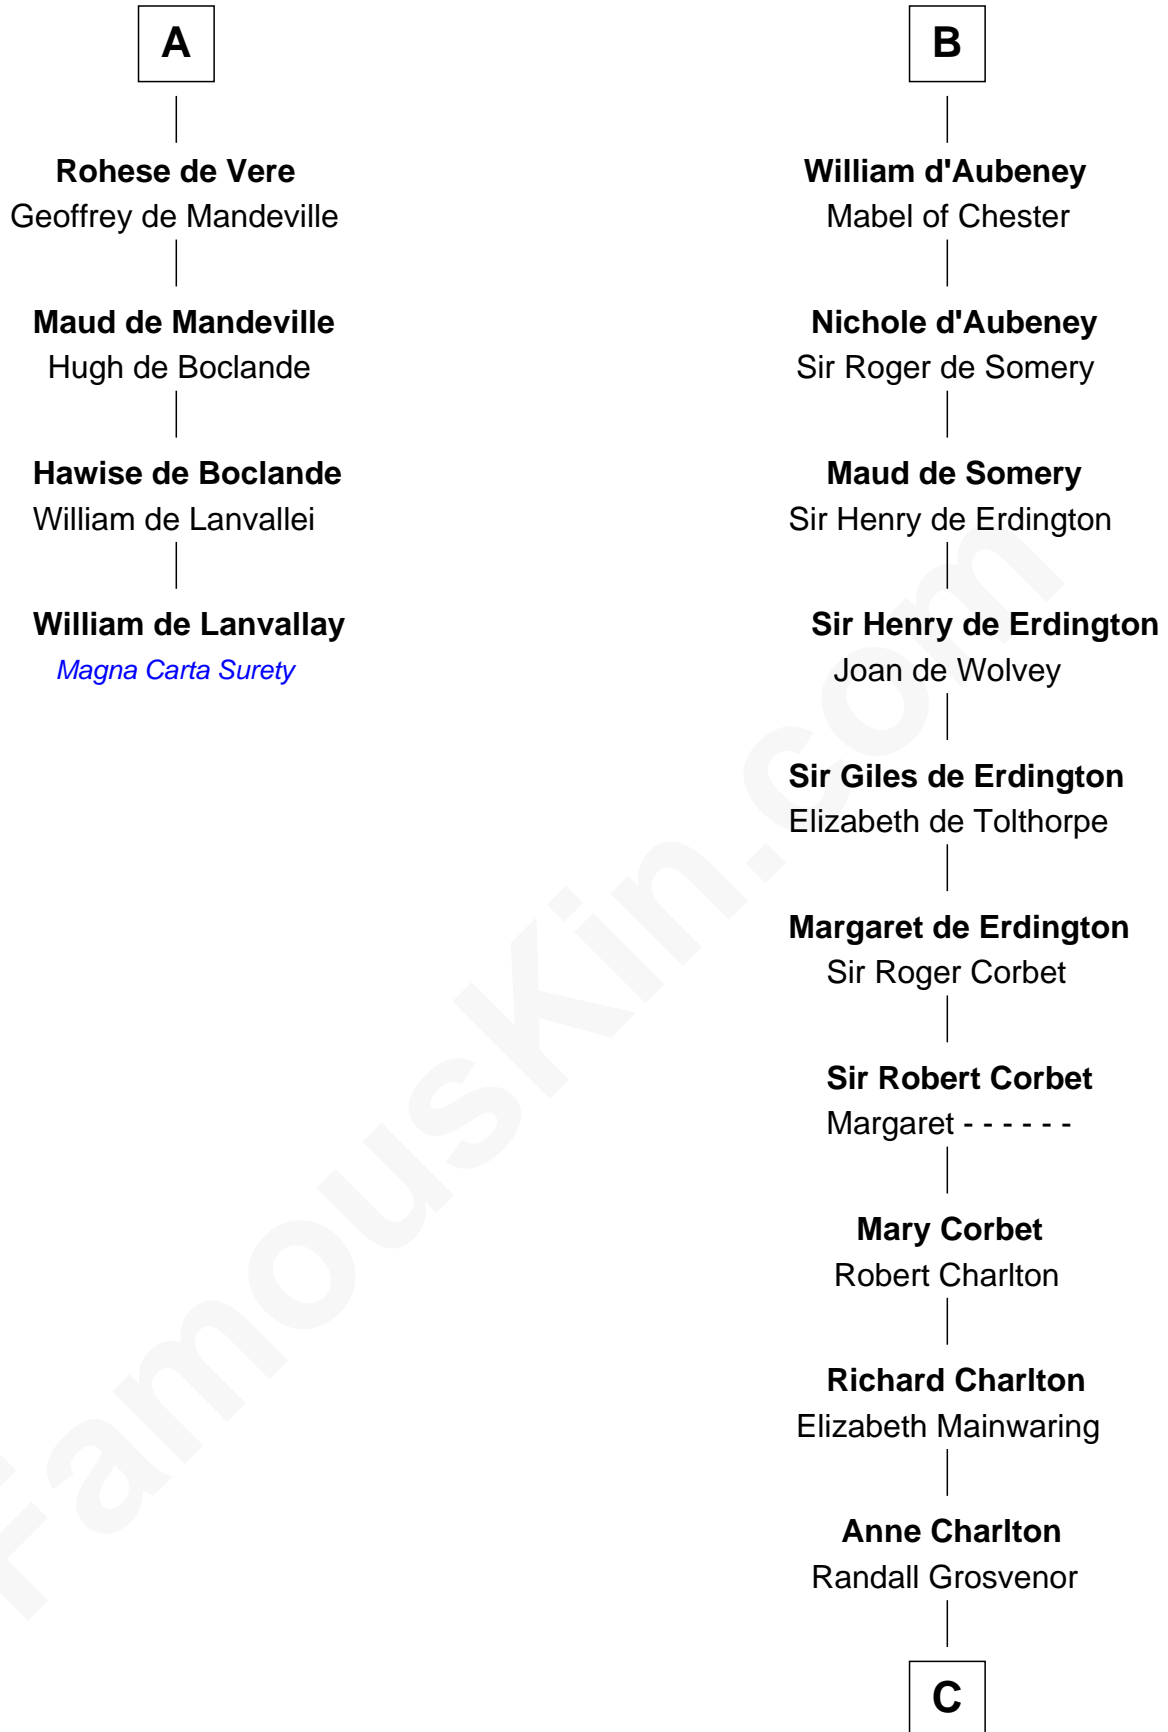

FamousKin.com
Relationship Chart of
William de Lanvallay

Magna Carta Surety

10th cousin 10 times removed of

Rev. John Whittingham

(c1616 - 1639) Great Migration Immigrant 1637

C

Elizabeth Grosvenor

Thomas Bulkeley

Rev. Edward Bulkeley

Olive Irby

Elizabeth Bulkeley

Richard Whittingham

Rev. John Whittingham

Great Migration Immigrant 1637