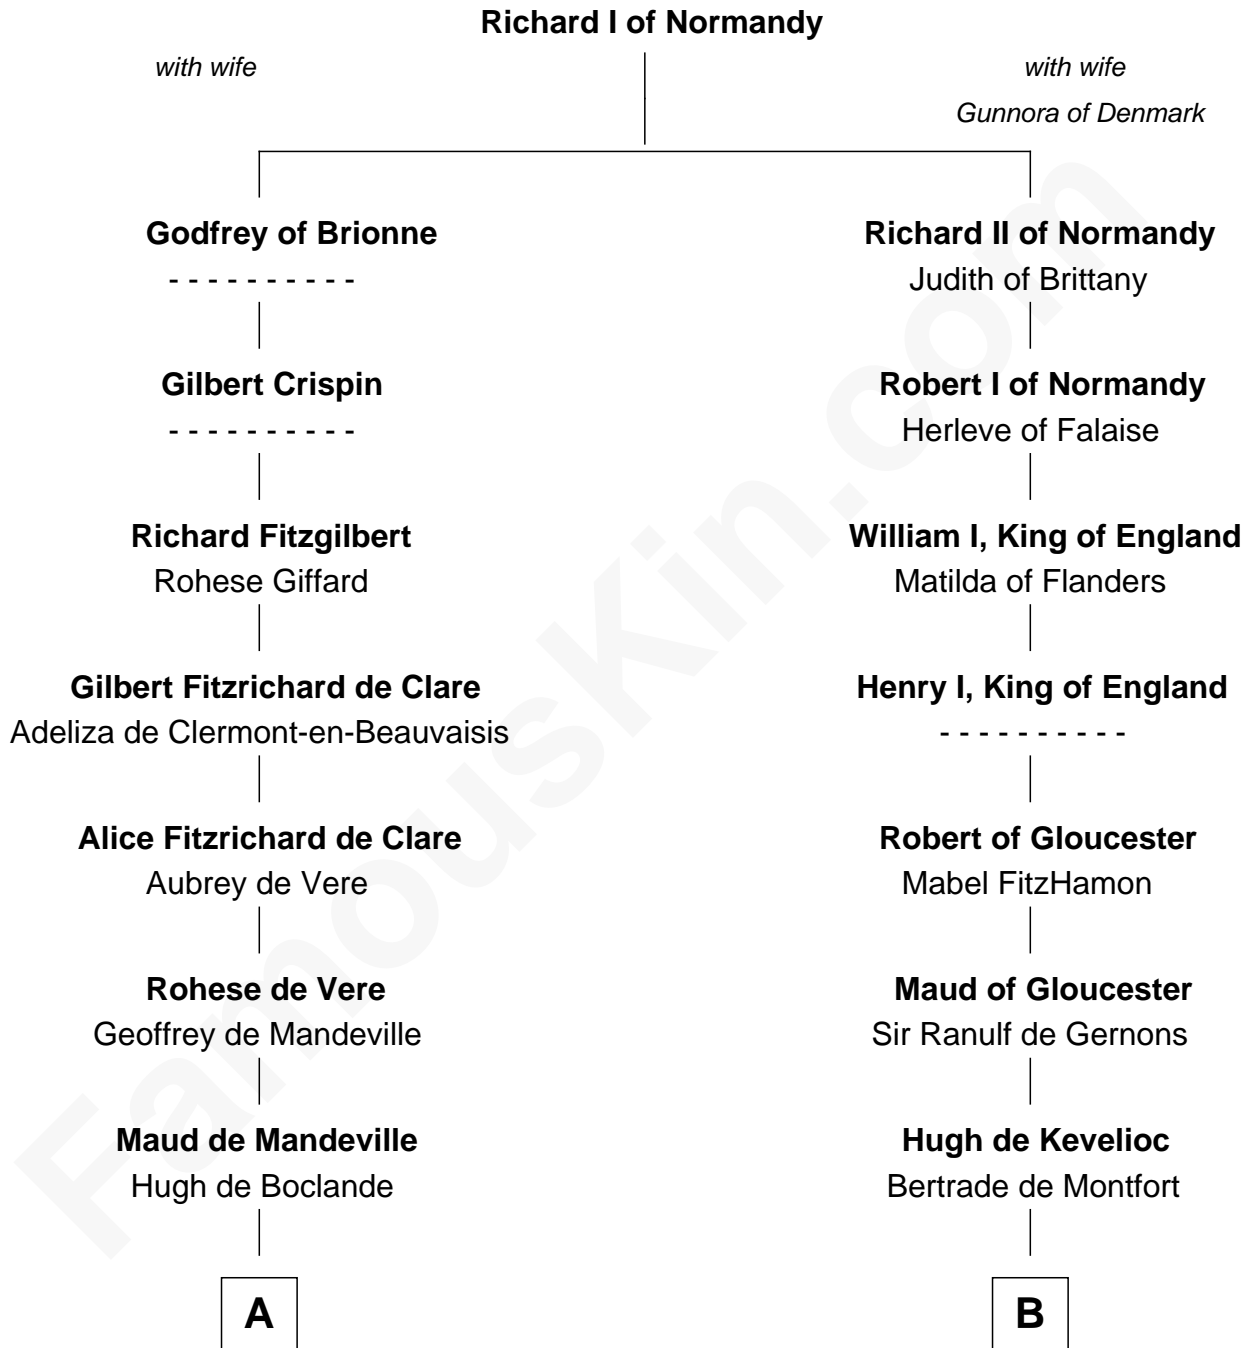

## Relationship Chart of

### William de Lanvallay

*Magna Carta Surety*

8th cousin 12 times removed of

**Rev. John Whittingham**

(c1616 - 1639) Great Migration Immigrant 1637

**C**

**Elizabeth Grosvenor**

Thomas Bulkeley

**Rev. Edward Bulkeley**

Olive Irby

**Elizabeth Bulkeley**

Richard Whittingham

**Rev. John Whittingham**

*Great Migration Immigrant 1637*