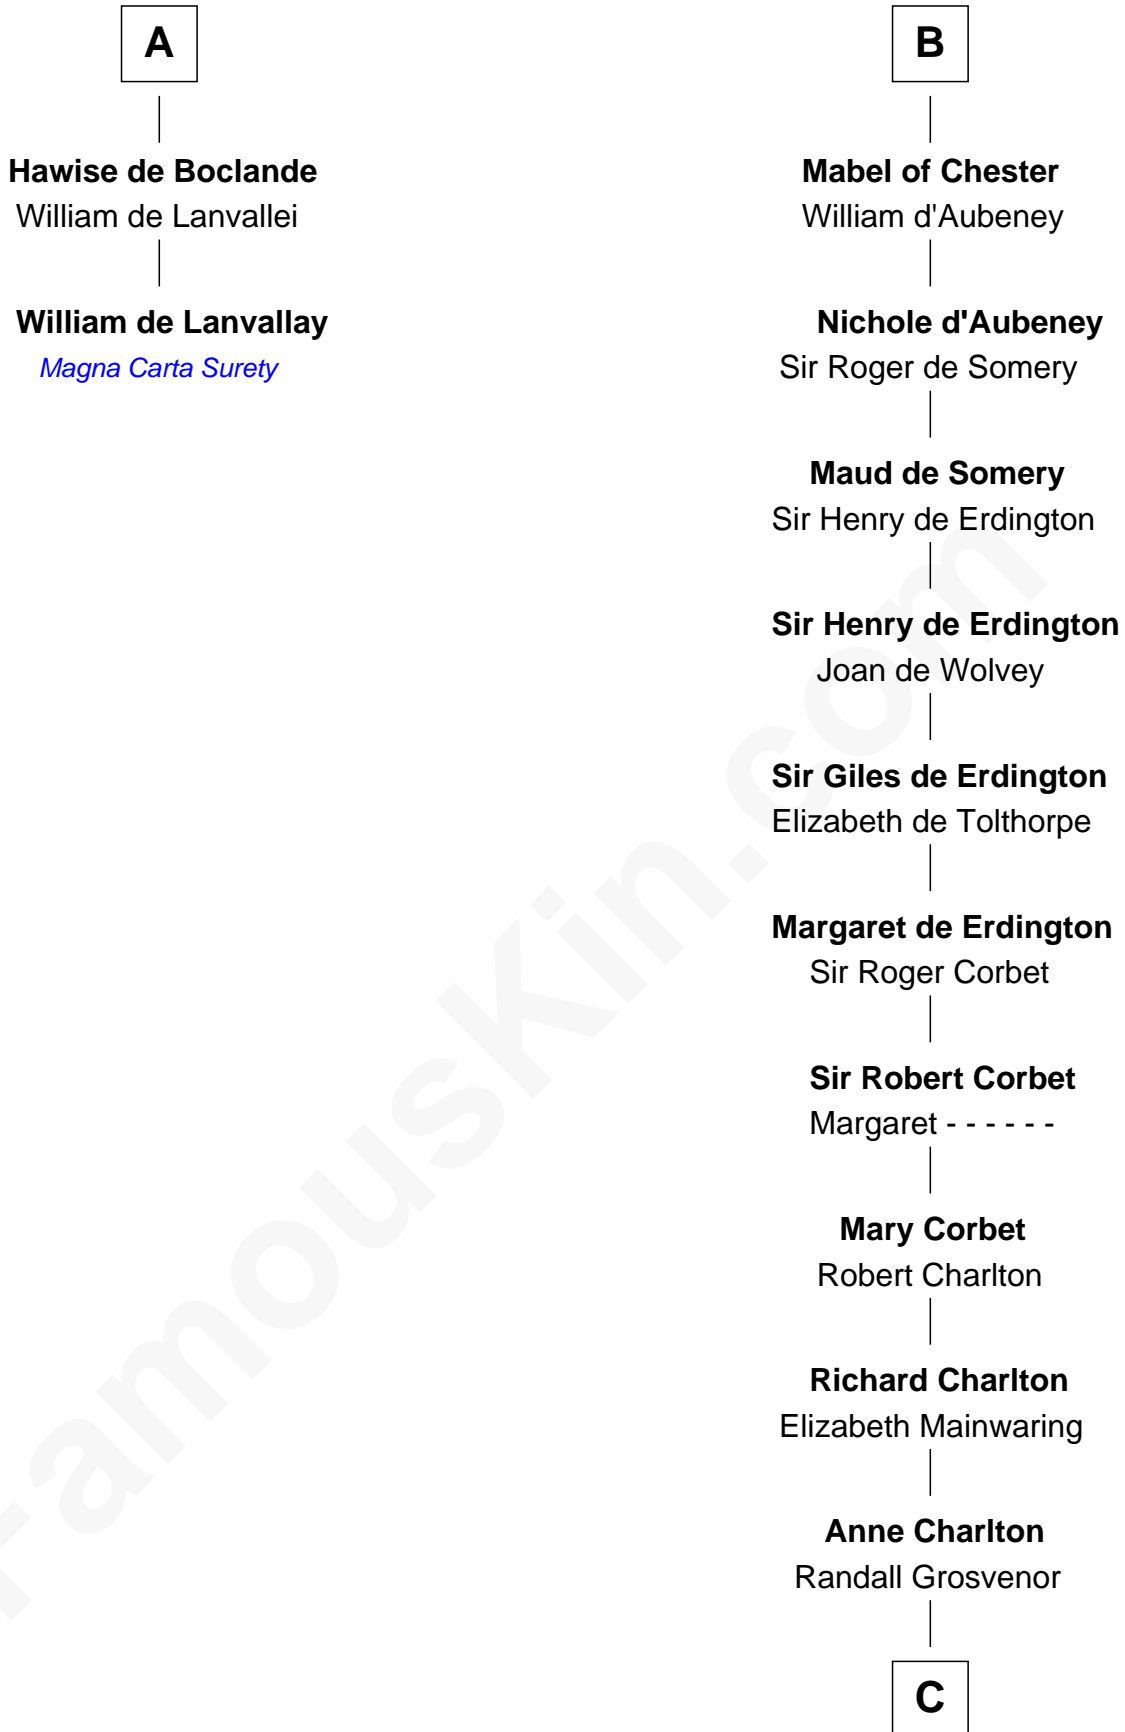

## Relationship Chart of

### William de Lanvallay

*Magna Carta Surety*

8th cousin 12 times removed of

**Rev. John Whittingham**

(c1616 - 1639) Great Migration Immigrant 1637

**C**

**Elizabeth Grosvenor**

Thomas Bulkeley

**Rev. Edward Bulkeley**

Olive Irby

**Elizabeth Bulkeley**

Richard Whittingham

**Rev. John Whittingham**

*Great Migration Immigrant 1637*