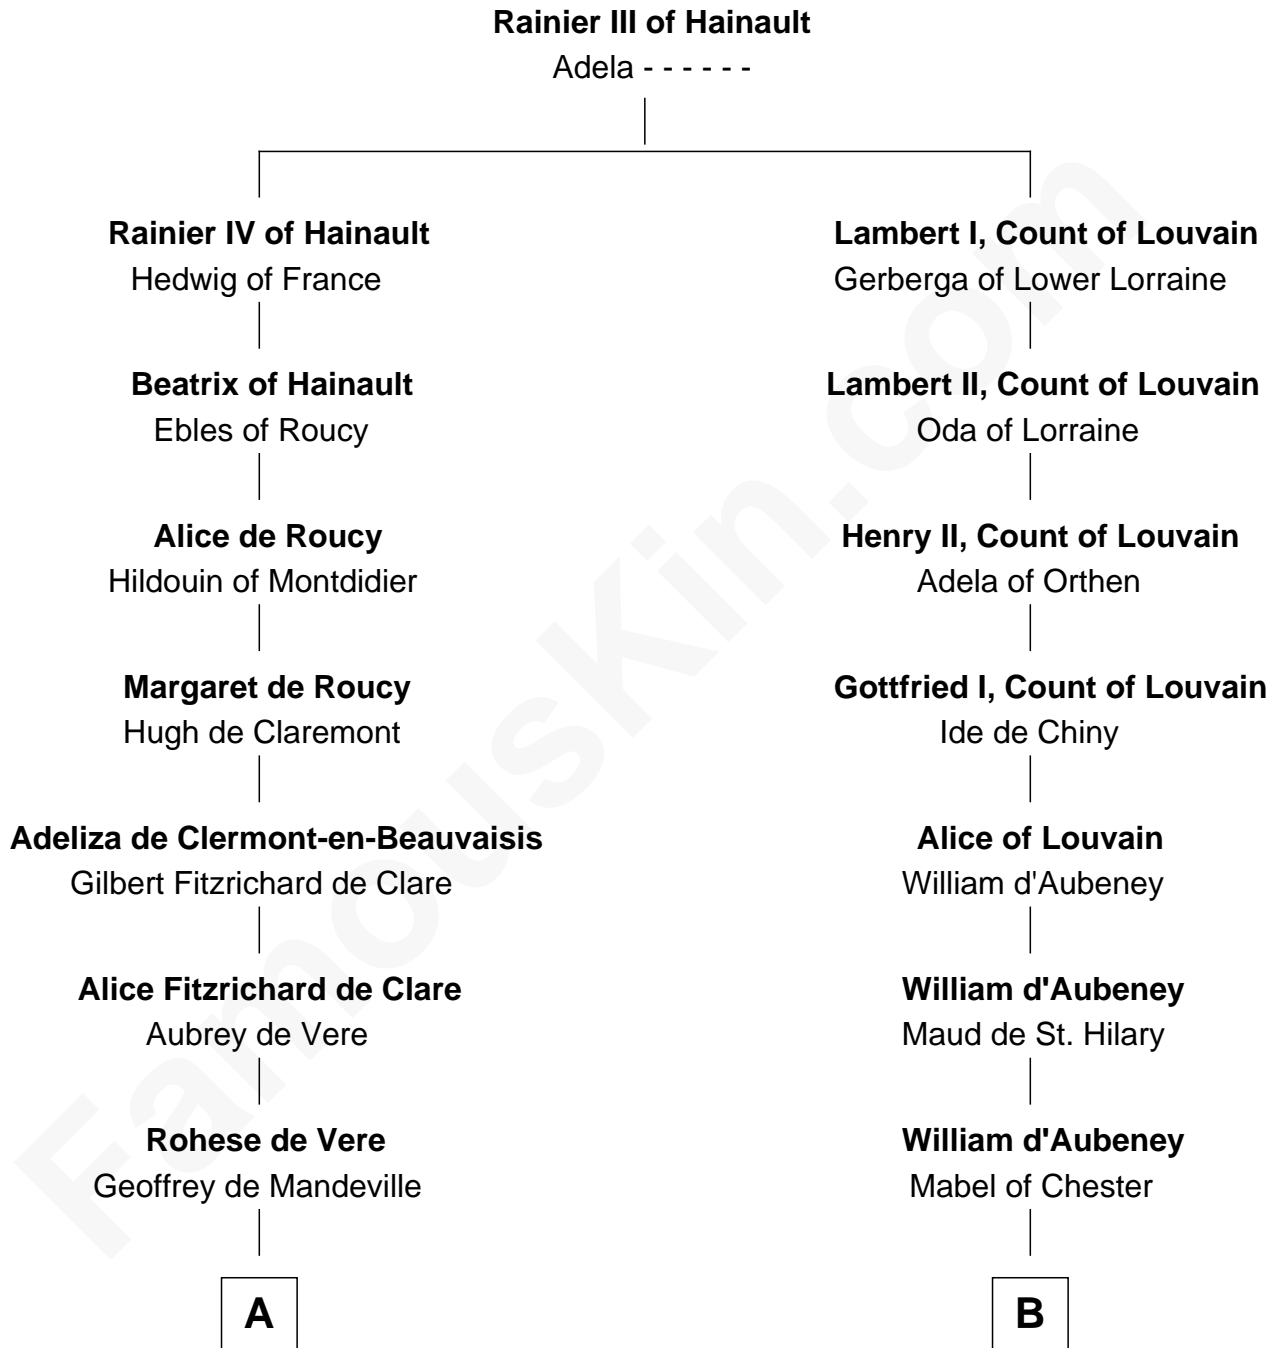

FamousKin.com Relationship Chart of

William de Lanvally

Magna Carta Surety

9th cousin 10 times removed of

Rev. John Whittingham

(c1616 - 1639) Great Migration Immigrant 1637

C

Rev. Edward Bulkeley

Olive Irby

Elizabeth Bulkeley

Richard Whittingham

Rev. John Whittingham

Great Migration Immigrant 1637

FamousKin.com