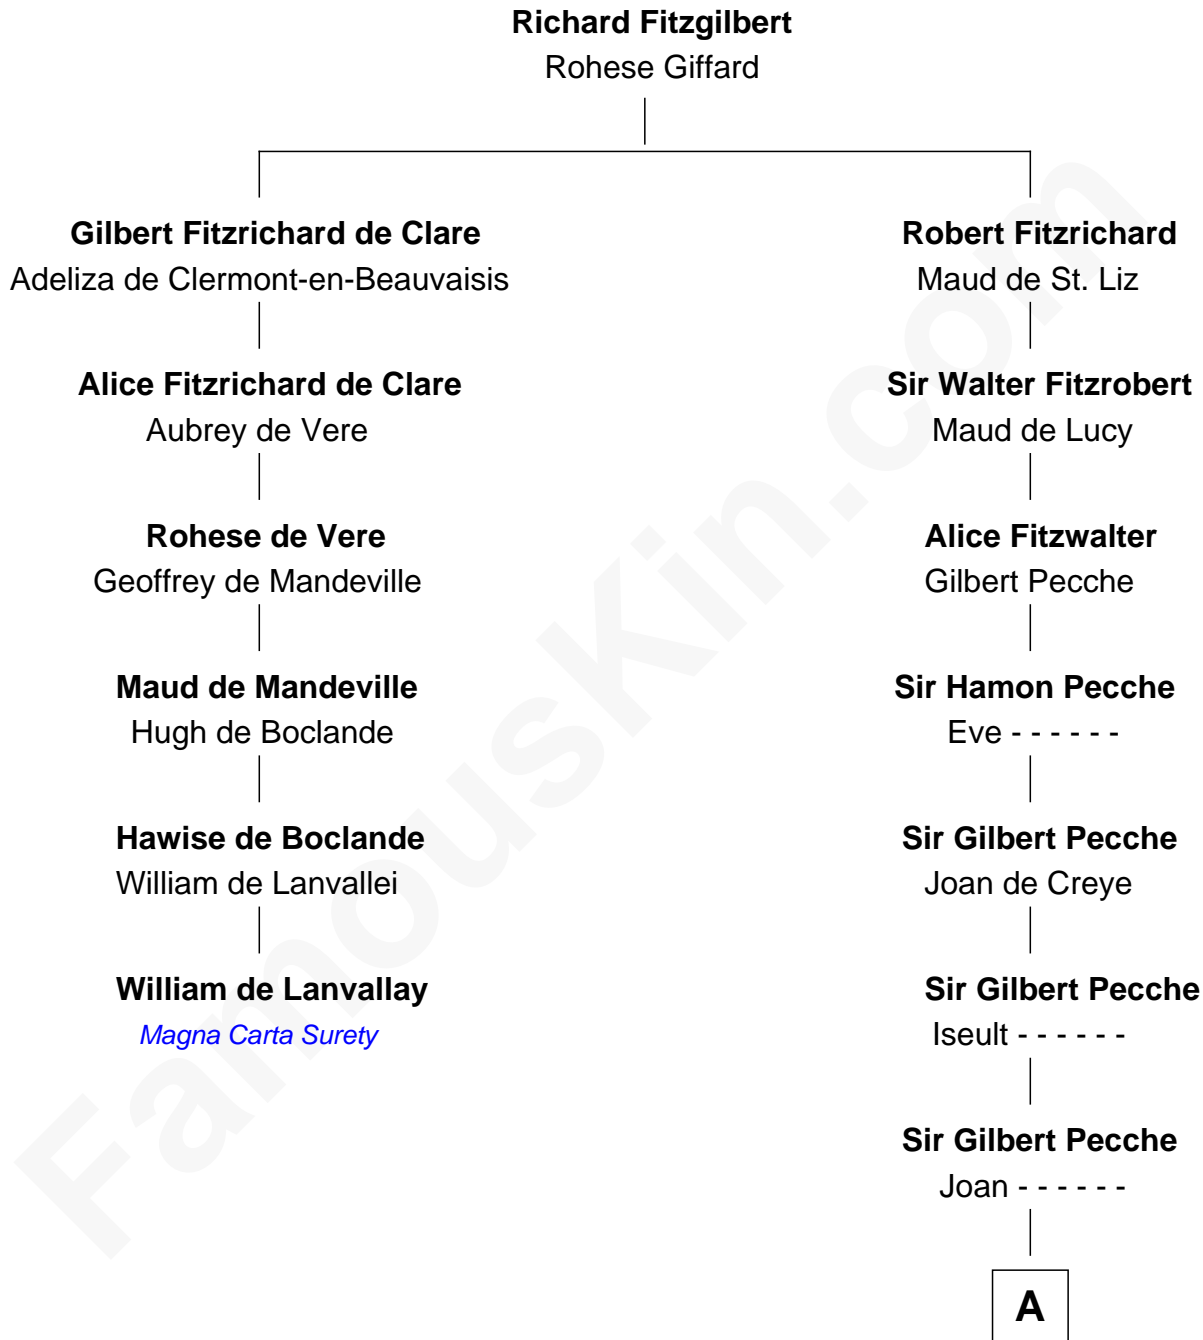

# FamousKin.com Relationship Chart of

**William de Lanvallay**

*Magna Carta Surety*

5th cousin 11 times removed of

**William Lawrence**

*(c1622 - 1679/80) Planter passenger 1635*

**A**

**Katherine Pecche**  
Sir Thomas Notbeme

**Margaret Notbeme**  
John Hinckley

**Cecily Hinckley**  
Henry Caldebeck

**Thomasine Caldebeck**  
Thomas Underhill

**Anne Underhill**  
Thomas Knighton

**Joan Knighton**  
Charles Bull

**Richard Bull**  
Alice Hunt

**Elizabeth Bull**  
John Lawrence

**Thomas Lawrence**  
Joanna Antrobus

**William Lawrence**  
*Planter passenger 1635*