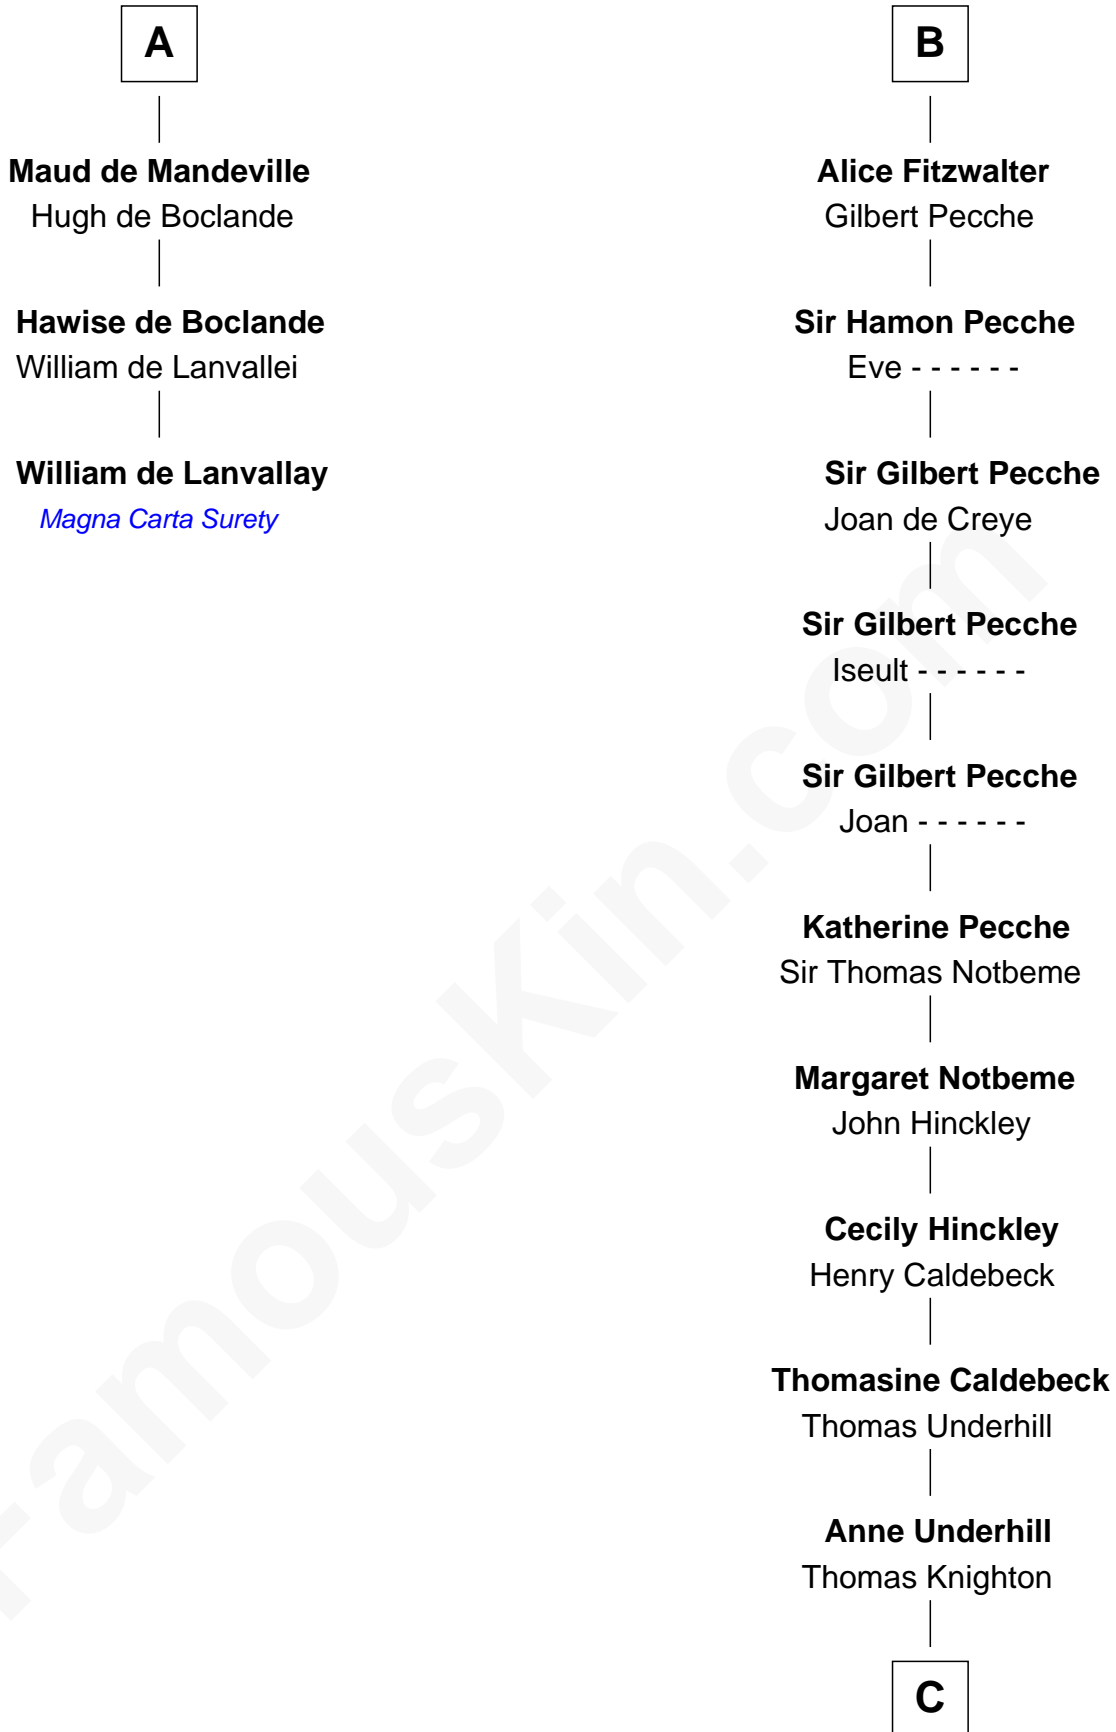

FamousKin.com Relationship Chart of

William de Lanvally

Magna Carta Surety

9th cousin 12 times removed of

William Lawrence

(c1622 - 1679/80) Planter passenger 1635

Rainier III of Hainault

Adela - - - - -

Simon I de St. Liz

Maud de St. Liz

Robert Fitzrichard

Sir Walter Fitzrobert

Maud de Lucy

B

C

Joan Knighton

Charles Bull

Richard Bull

Alice Hunt

Elizabeth Bull

John Lawrence

Thomas Lawrence

Joanna Antrobus

William Lawrence