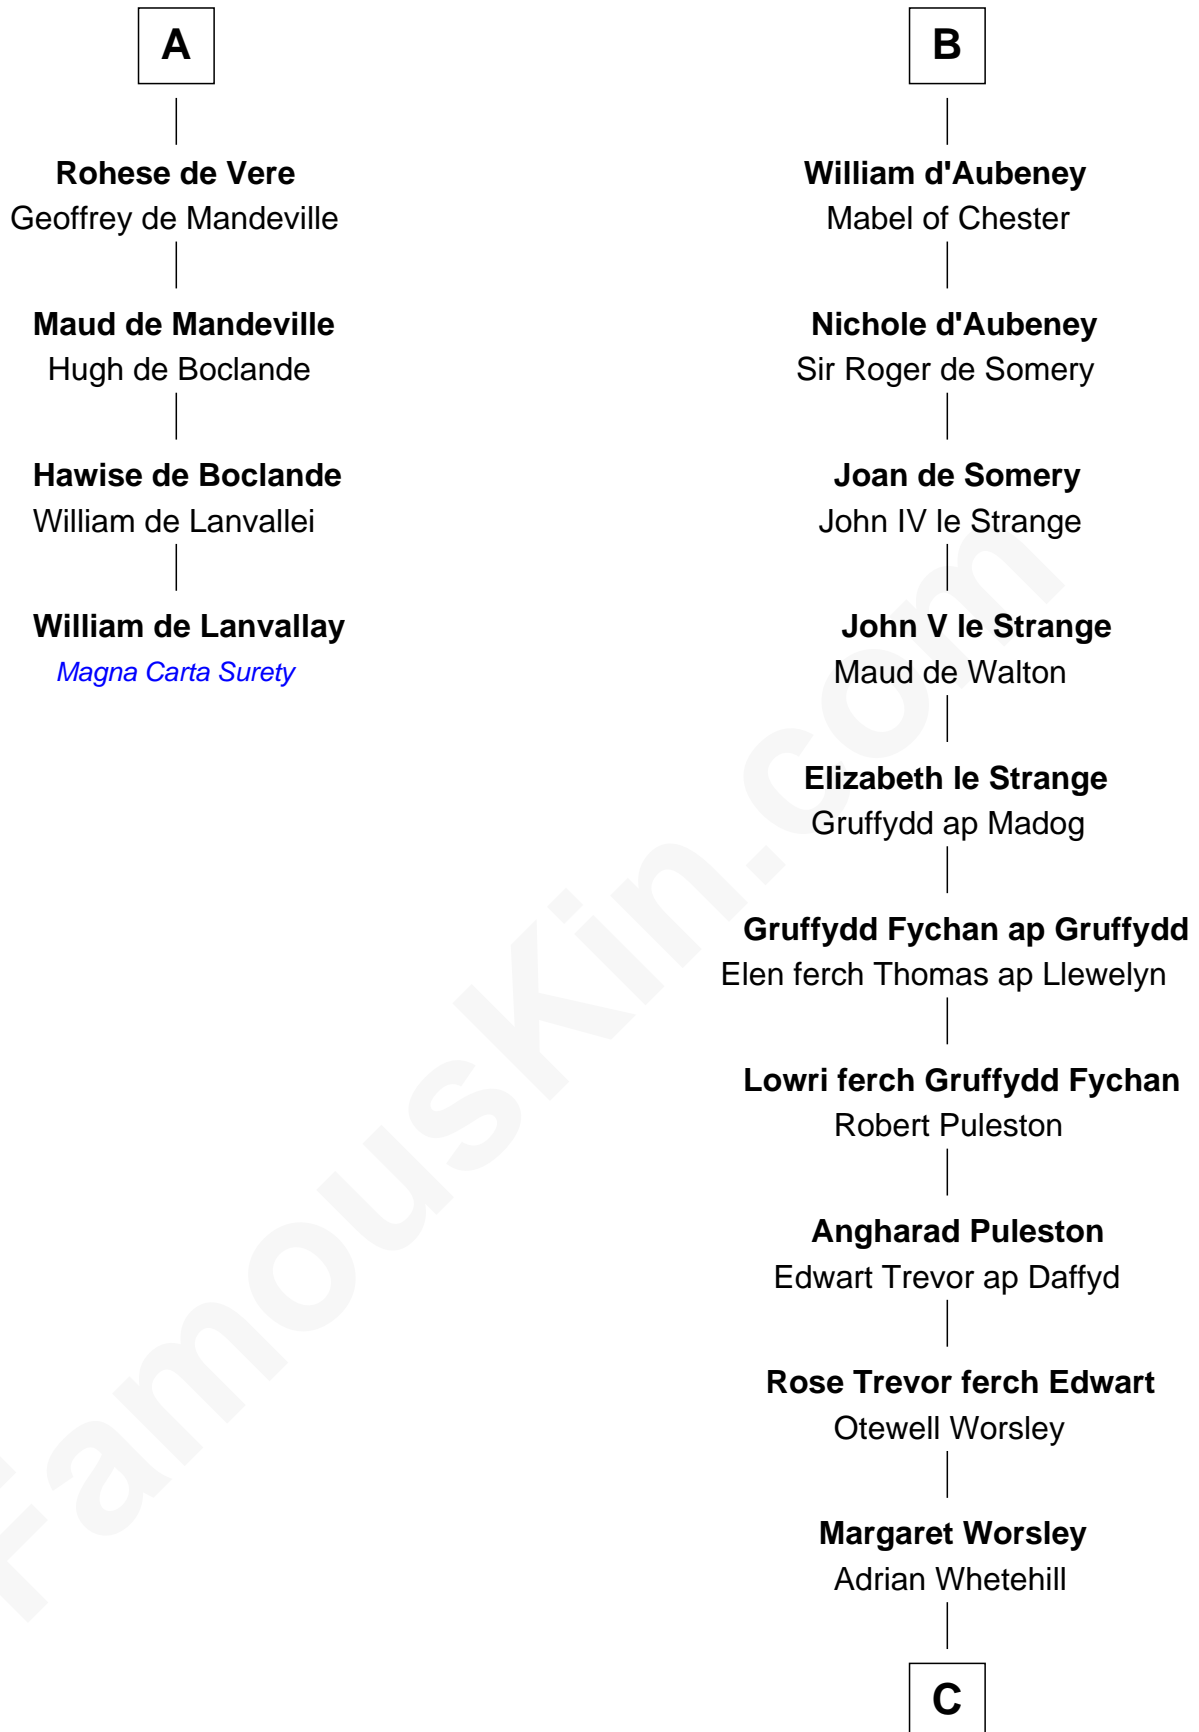

FamousKin.com

Relationship Chart of

William de Lanvallay

Magna Carta Surety

10th cousin 10 times removed of

Samuel Appleton

(c1586 - 1670) *Great Migration Immigrant 1636*

C

—
Sir Richard Whetehill

Elizabeth Muston

—
Margery Whetehill

Edward Isaac

—
Mary Isaac

Thomas Appleton

—
Samuel Appleton

Great Migration Immigrant 1636