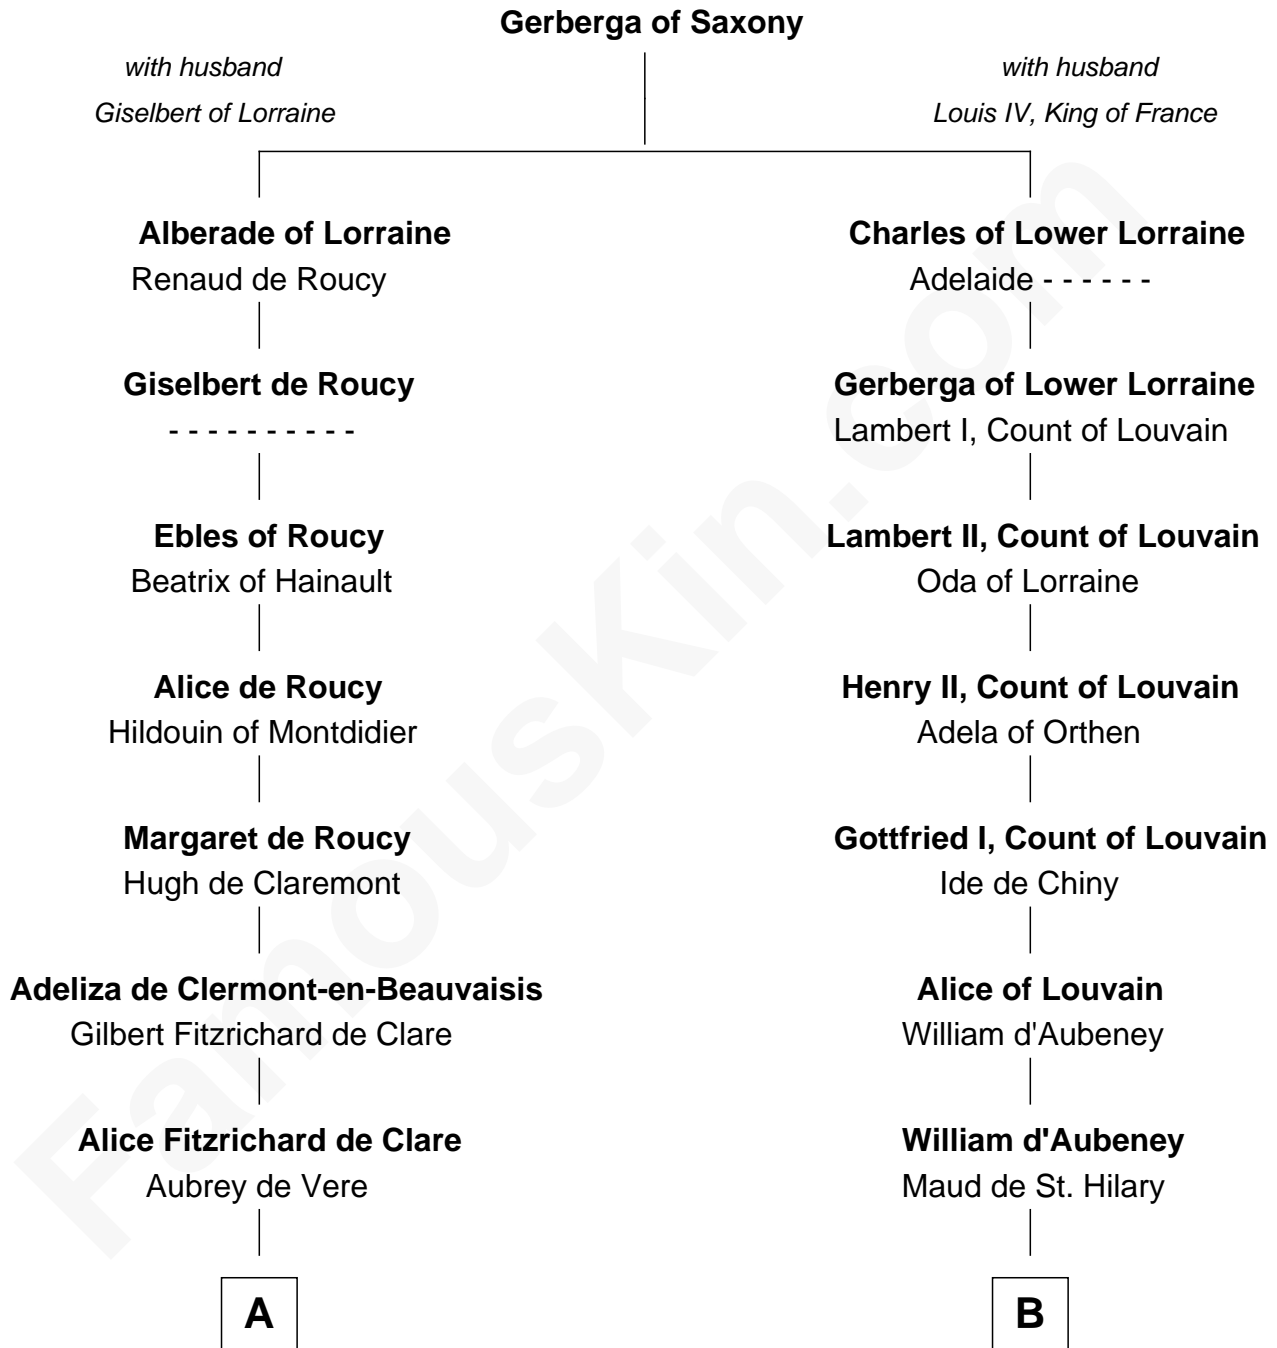

FamousKin.com

Relationship Chart of

William de Lanvallay

Magna Carta Surety

10th cousin 10 times removed of

Samuel Appleton

(c1586 - 1670) *Great Migration Immigrant 1636*

C

—
Sir Richard Whetehill

Elizabeth Muston

—
Margery Whetehill

Edward Isaac

—
Mary Isaac

Thomas Appleton

—
Samuel Appleton

Great Migration Immigrant 1636