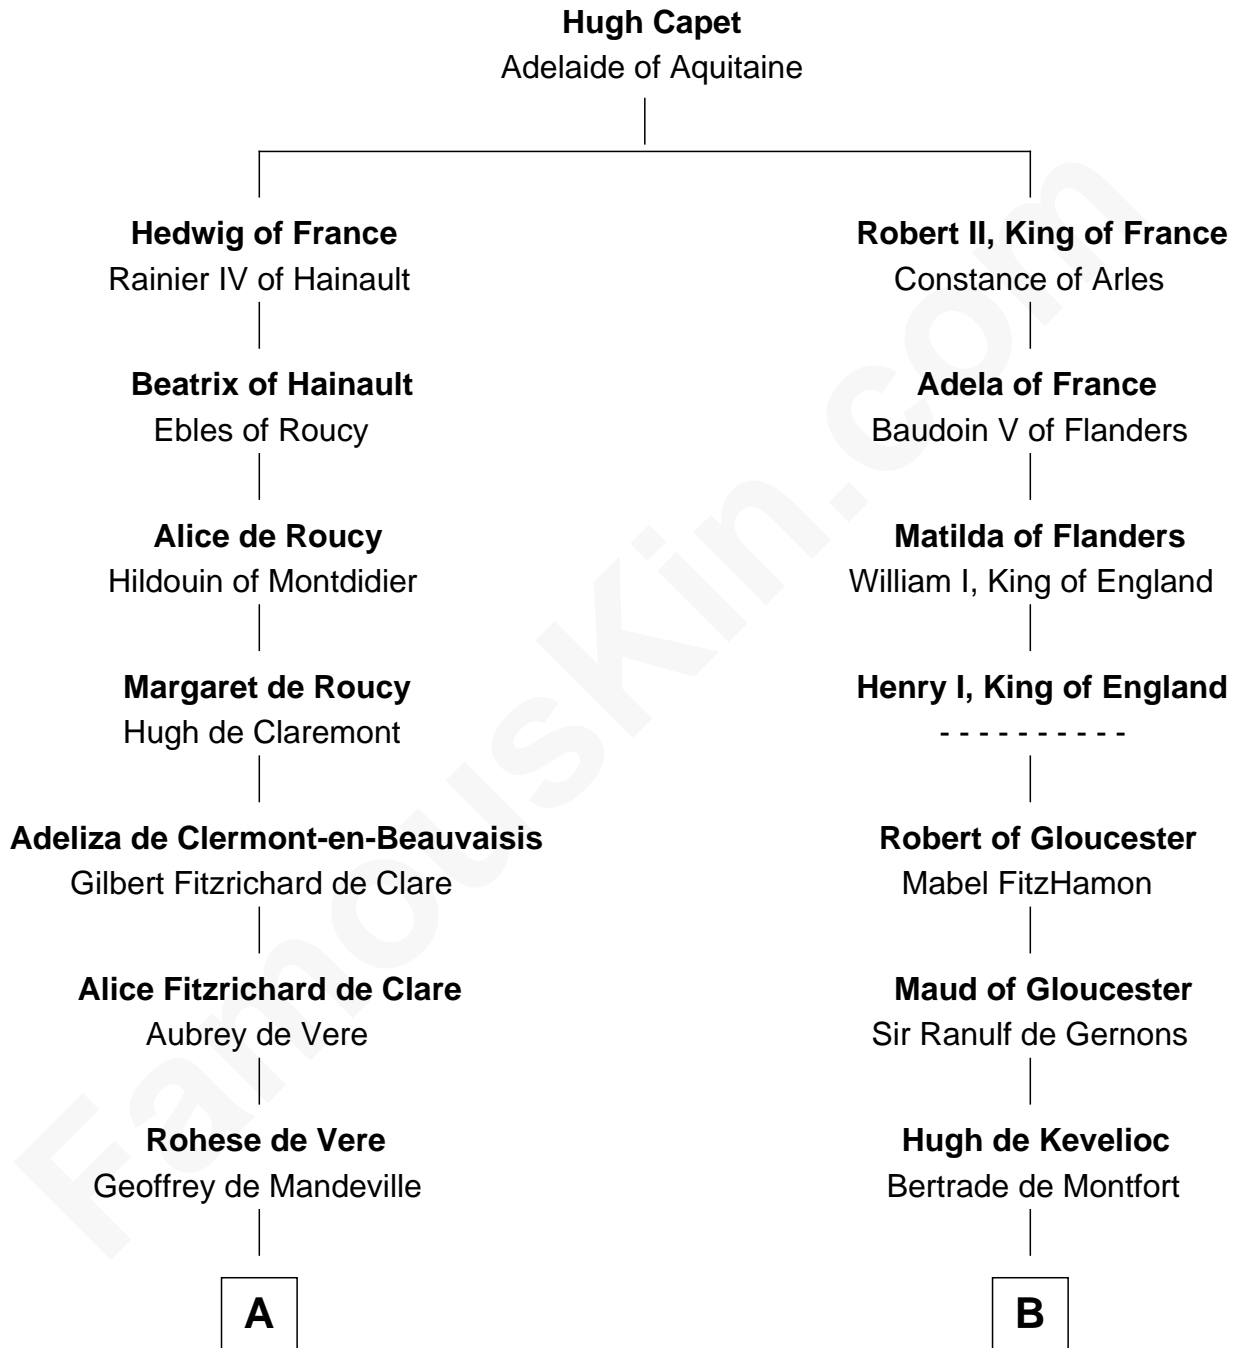

FamousKin.com

Relationship Chart of

William de Lanvally

Magna Carta Surety

9th cousin 11 times removed of

Samuel Appleton

(c1586 - 1670) Great Migration Immigrant 1636

C

—
Sir Richard Whetehill

Elizabeth Muston

—
Margery Whetehill

Edward Isaac

—
Mary Isaac

Thomas Appleton

—
Samuel Appleton

Great Migration Immigrant 1636