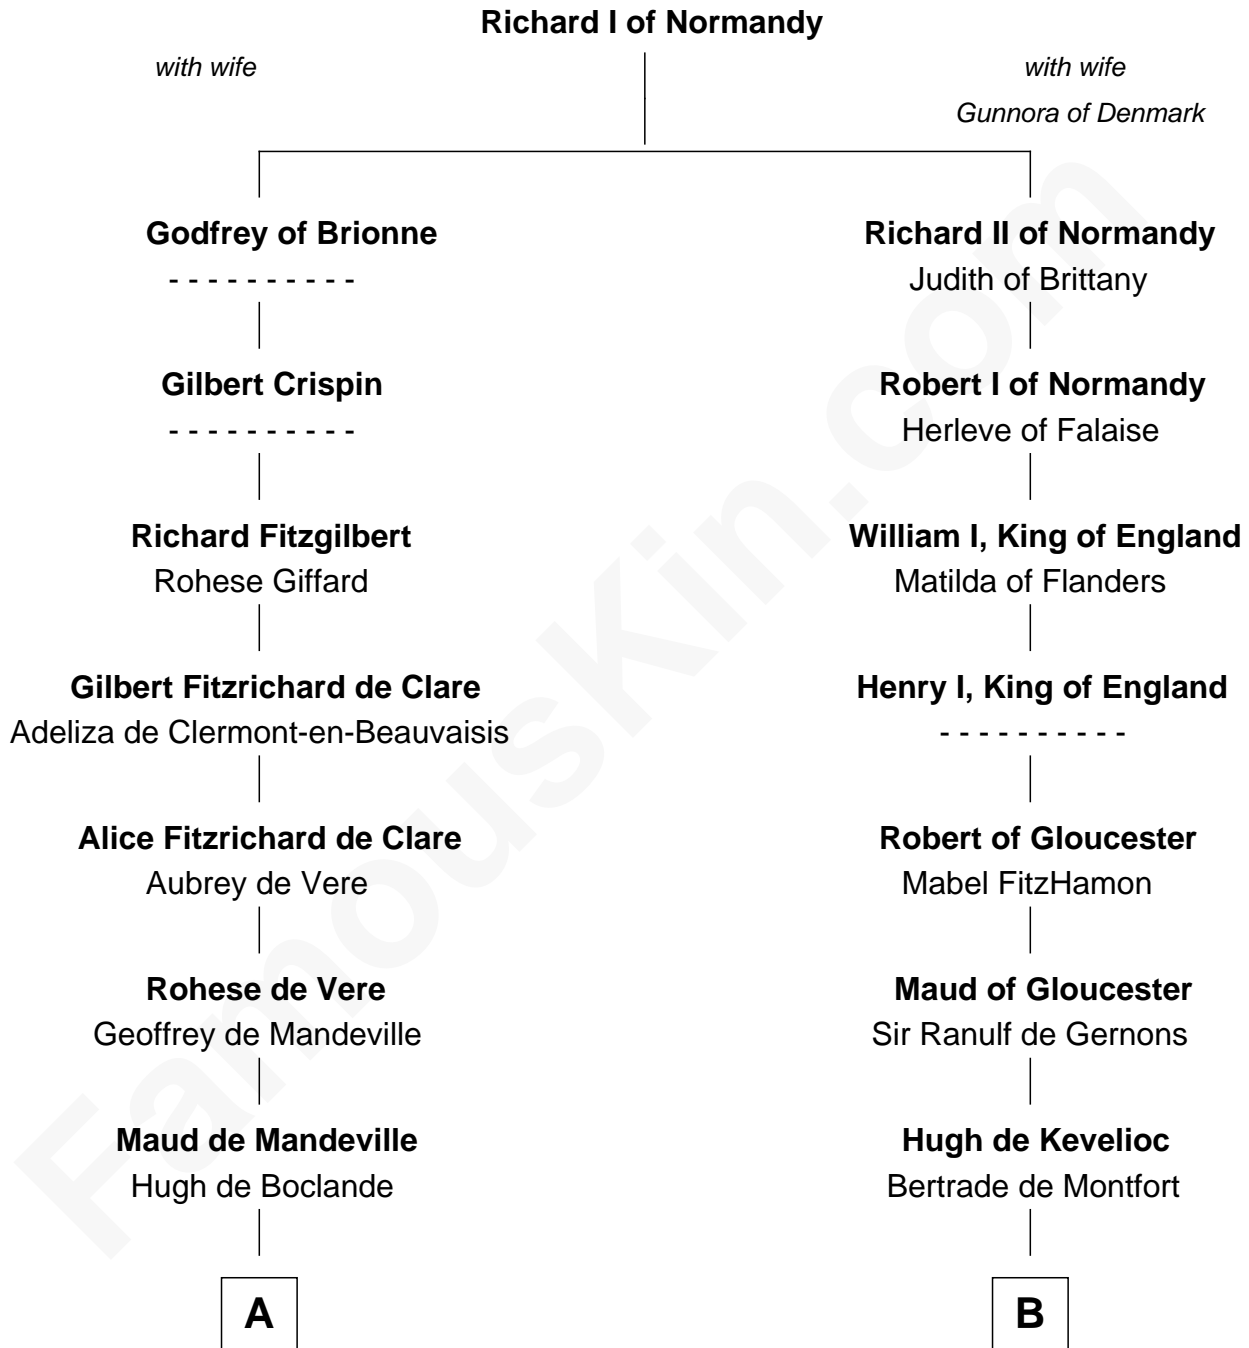

FamousKin.com

Relationship Chart of

William de Lanvallay

Magna Carta Surety

8th cousin 12 times removed of

Samuel Appleton
(c1586 - 1670) *Great Migration Immigrant 1636*

C

—
Sir Richard Whetehill

Elizabeth Muston

—
Margery Whetehill

Edward Isaac

—
Mary Isaac

Thomas Appleton

—
Samuel Appleton

Great Migration Immigrant 1636

FamousKin.com