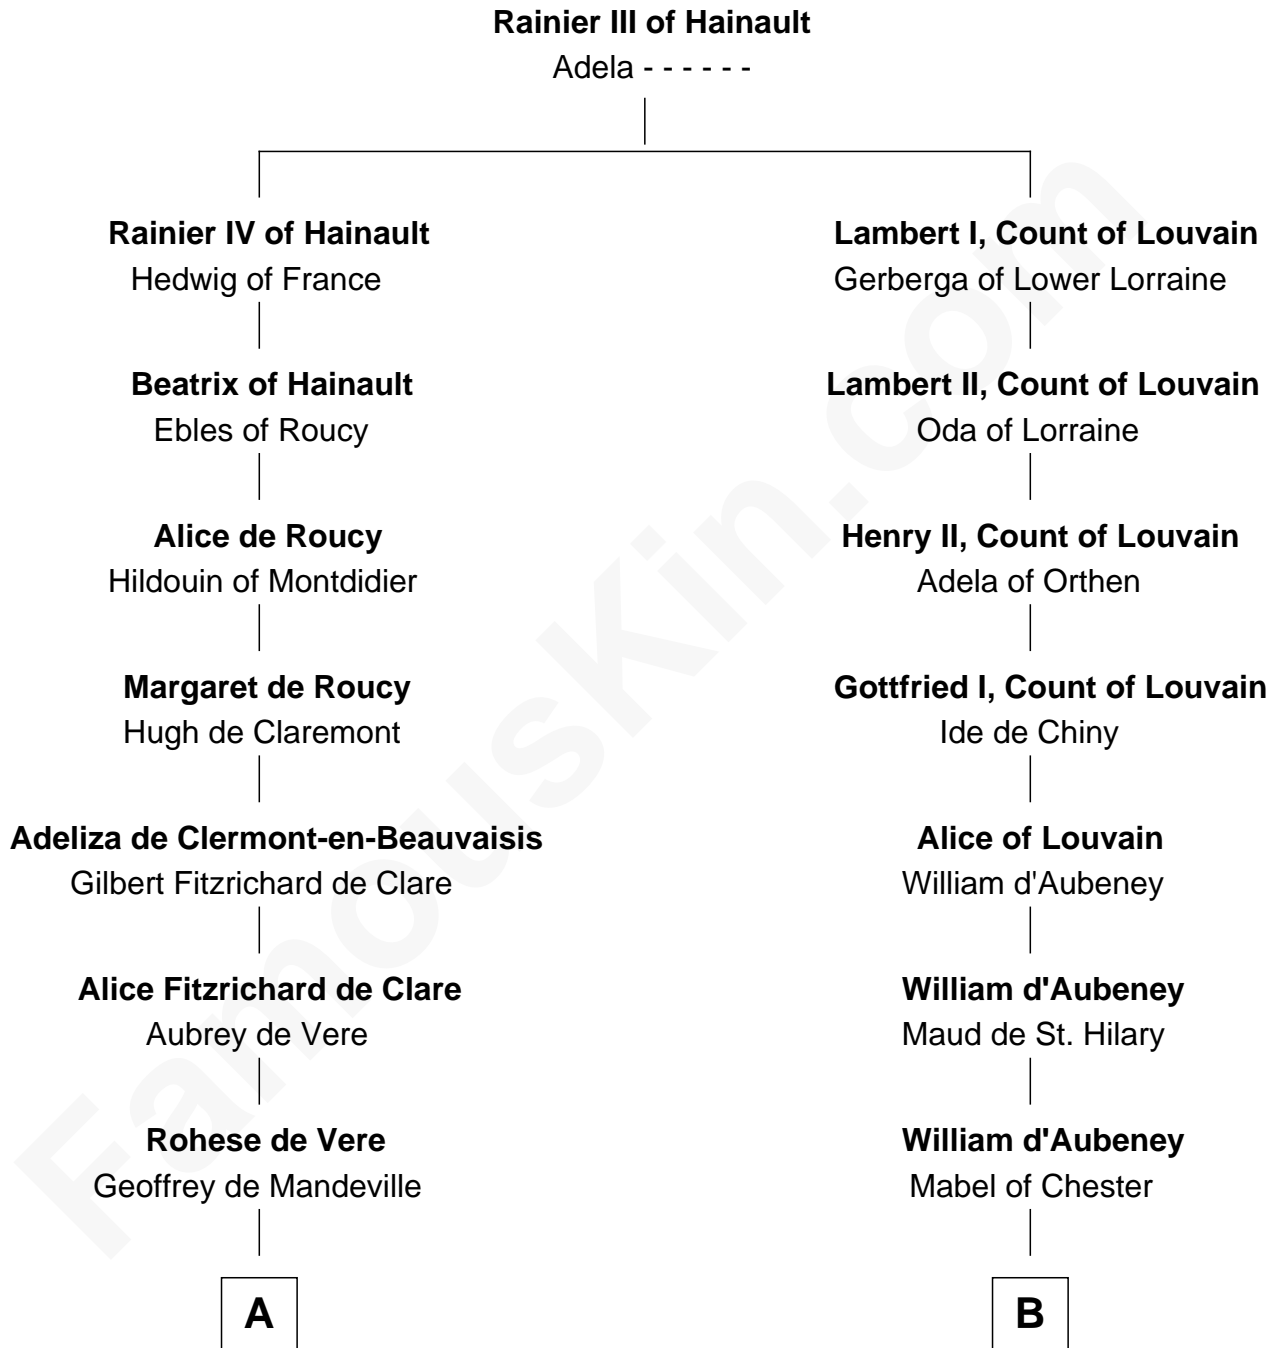

FamousKin.com Relationship Chart of

William de Lanvally

Magna Carta Surety

9th cousin 10 times removed of

Samuel Appleton

(c1586 - 1670) Great Migration Immigrant 1636

C

—
Margery Whetehill

Edward Isaac

—
Mary Isaac

Thomas Appleton

—
Samuel Appleton

Great Migration Immigrant 1636

FamousKin.com