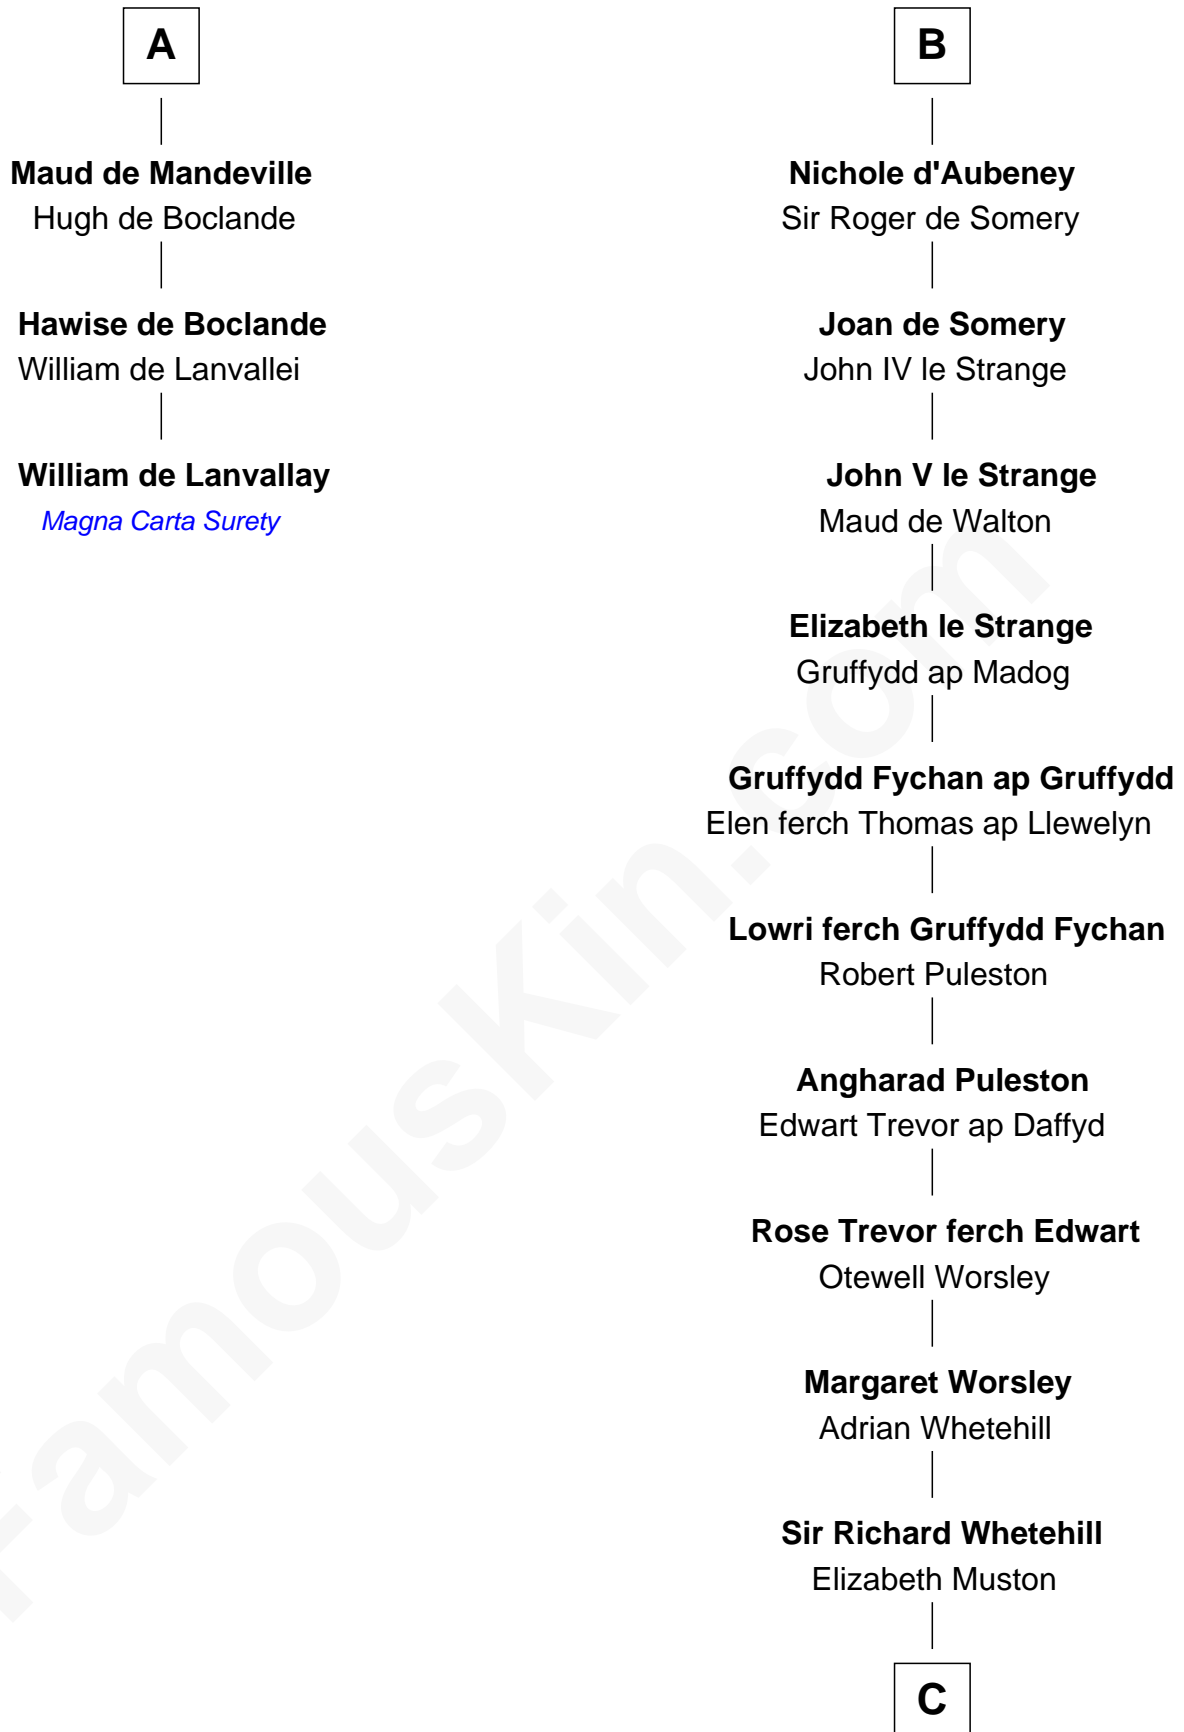

FamousKin.com Relationship Chart of

William de Lanvally

Magna Carta Surety

9th cousin 10 times removed of

Samuel Appleton

(c1586 - 1670) Great Migration Immigrant 1636

C

—
Margery Whetehill

Edward Isaac

—
Mary Isaac

Thomas Appleton

—
Samuel Appleton

Great Migration Immigrant 1636

FamousKin.com