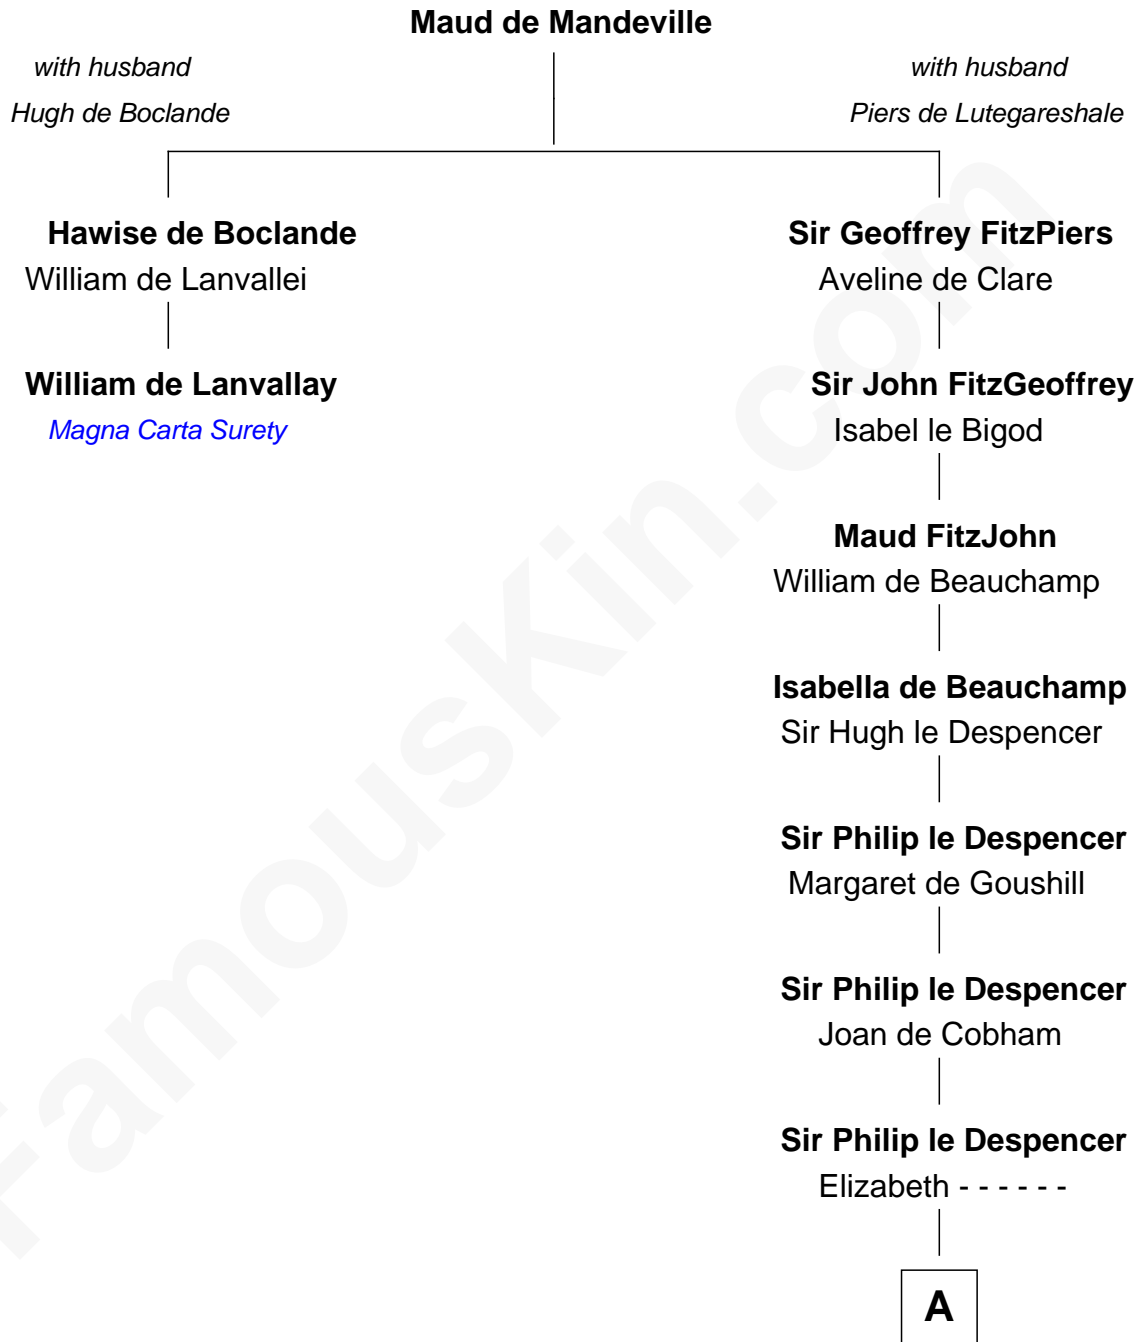

# FamousKin.com Relationship Chart of William de Lanvalley

*Magna Carta Surety*

1st cousin 17 times removed of

**Caesar Rodney**

*Signer of the Declaration of Independence*

**A**

**Sir Philip le Despencer**

Elizabeth de Tibetot

**Margery Despencer**

Sir Roger Wentworth

**Sir Philip Wentworth**

Mary Clifford

**Sir Henry Wentworth**

Anne Say

**Margery Wentworth**

Sir John Seymour

**Sir Henry Seymour**

Barbara Morgan

**Jane Seymour**

Sir John Rodney

**William Rodney**

Alice Caesar

**William Rodney**