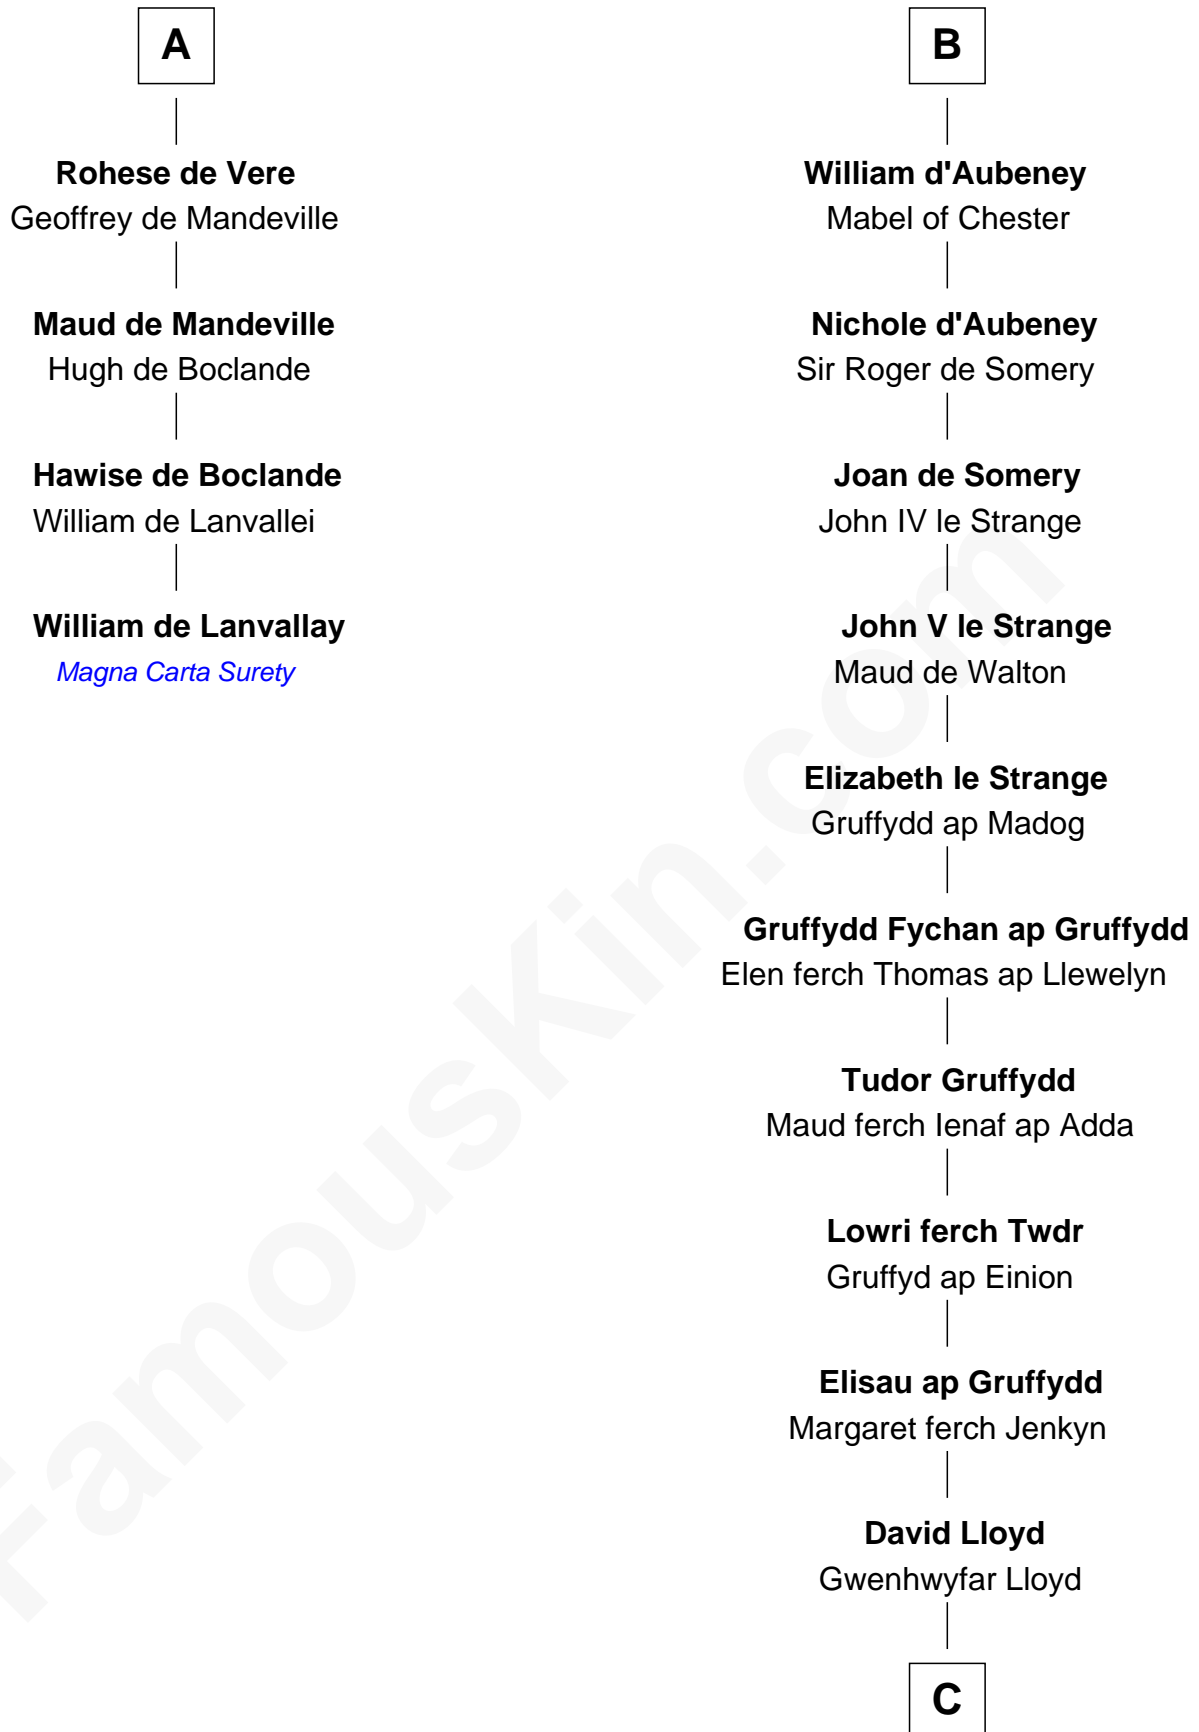

FamousKin.com
Relationship Chart of
William de Lanvallay
Magna Carta Surety

10th cousin 10 times removed of

Thomas Yale
(c1616 - 1683) Great Migration Immigrant 1638

C

John Wynn

Agnes Lloyd

Rev. David Yale

Frances Lloyd

Thomas Yale

Ann Lloyd

Thomas Yale

Great Migration Immigrant 1638