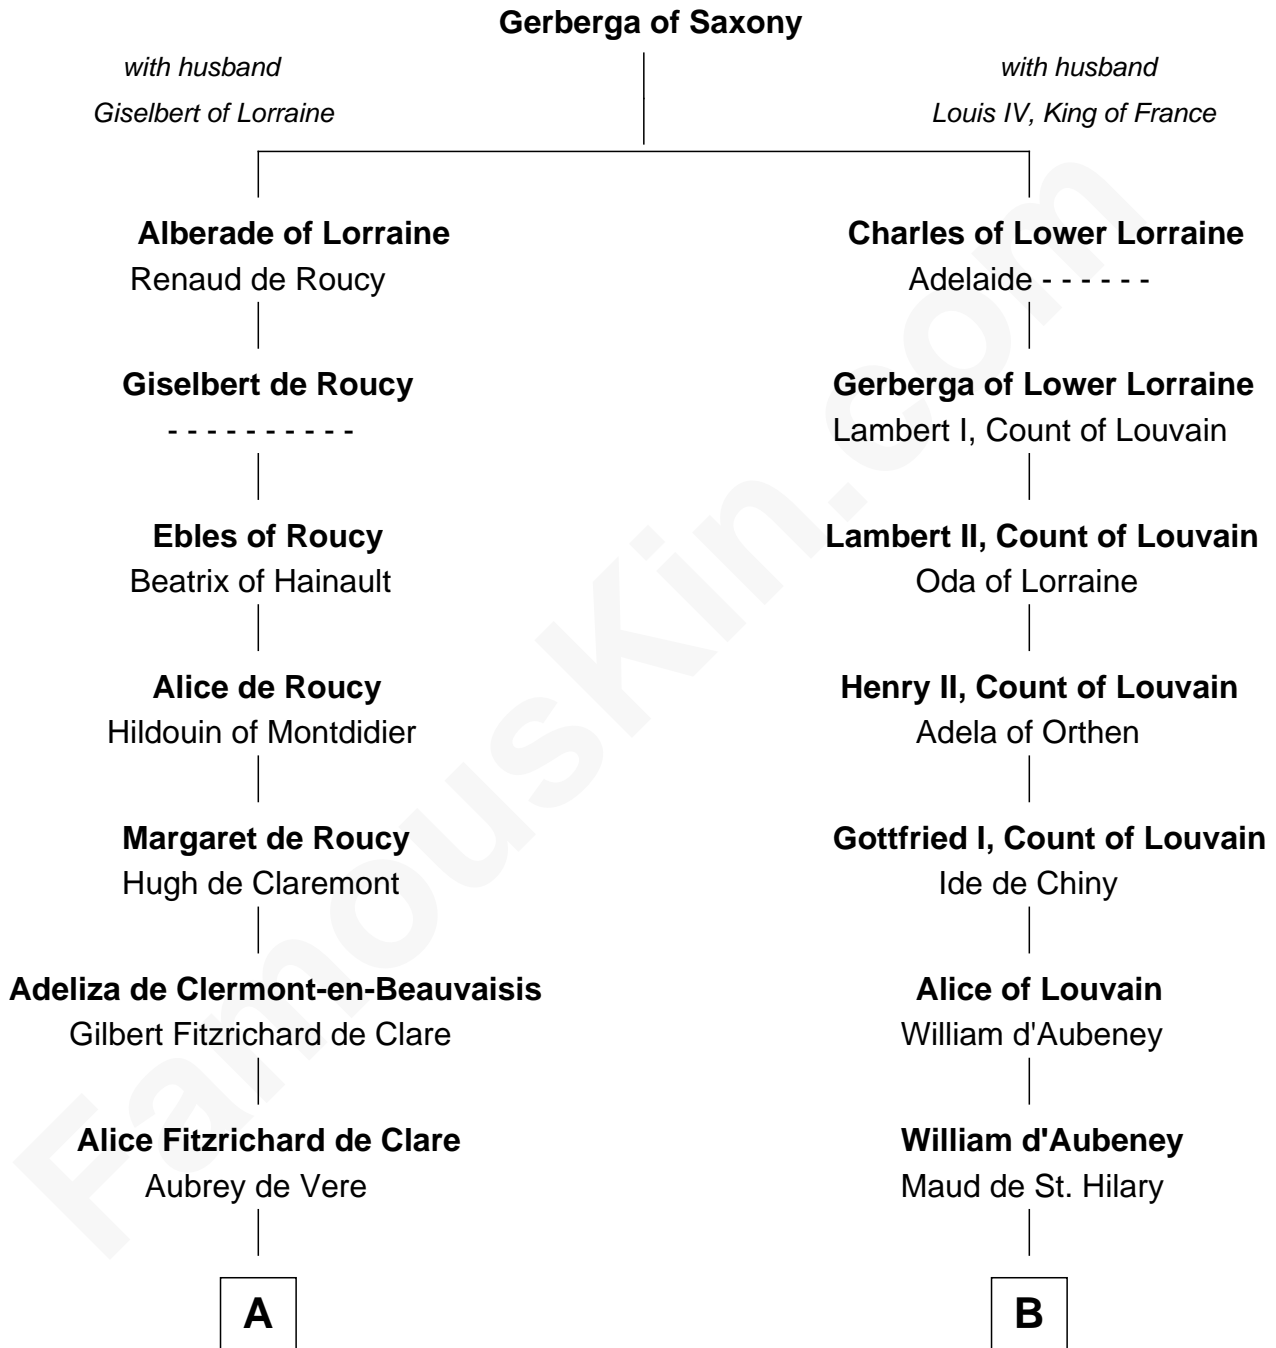

FamousKin.com
Relationship Chart of
William de Lanvallay
Magna Carta Surety

10th cousin 10 times removed of

Thomas Yale
(c1616 - 1683) Great Migration Immigrant 1638

C

John Wynn

Agnes Lloyd

Rev. David Yale

Frances Lloyd

Thomas Yale

Ann Lloyd

Thomas Yale

Great Migration Immigrant 1638