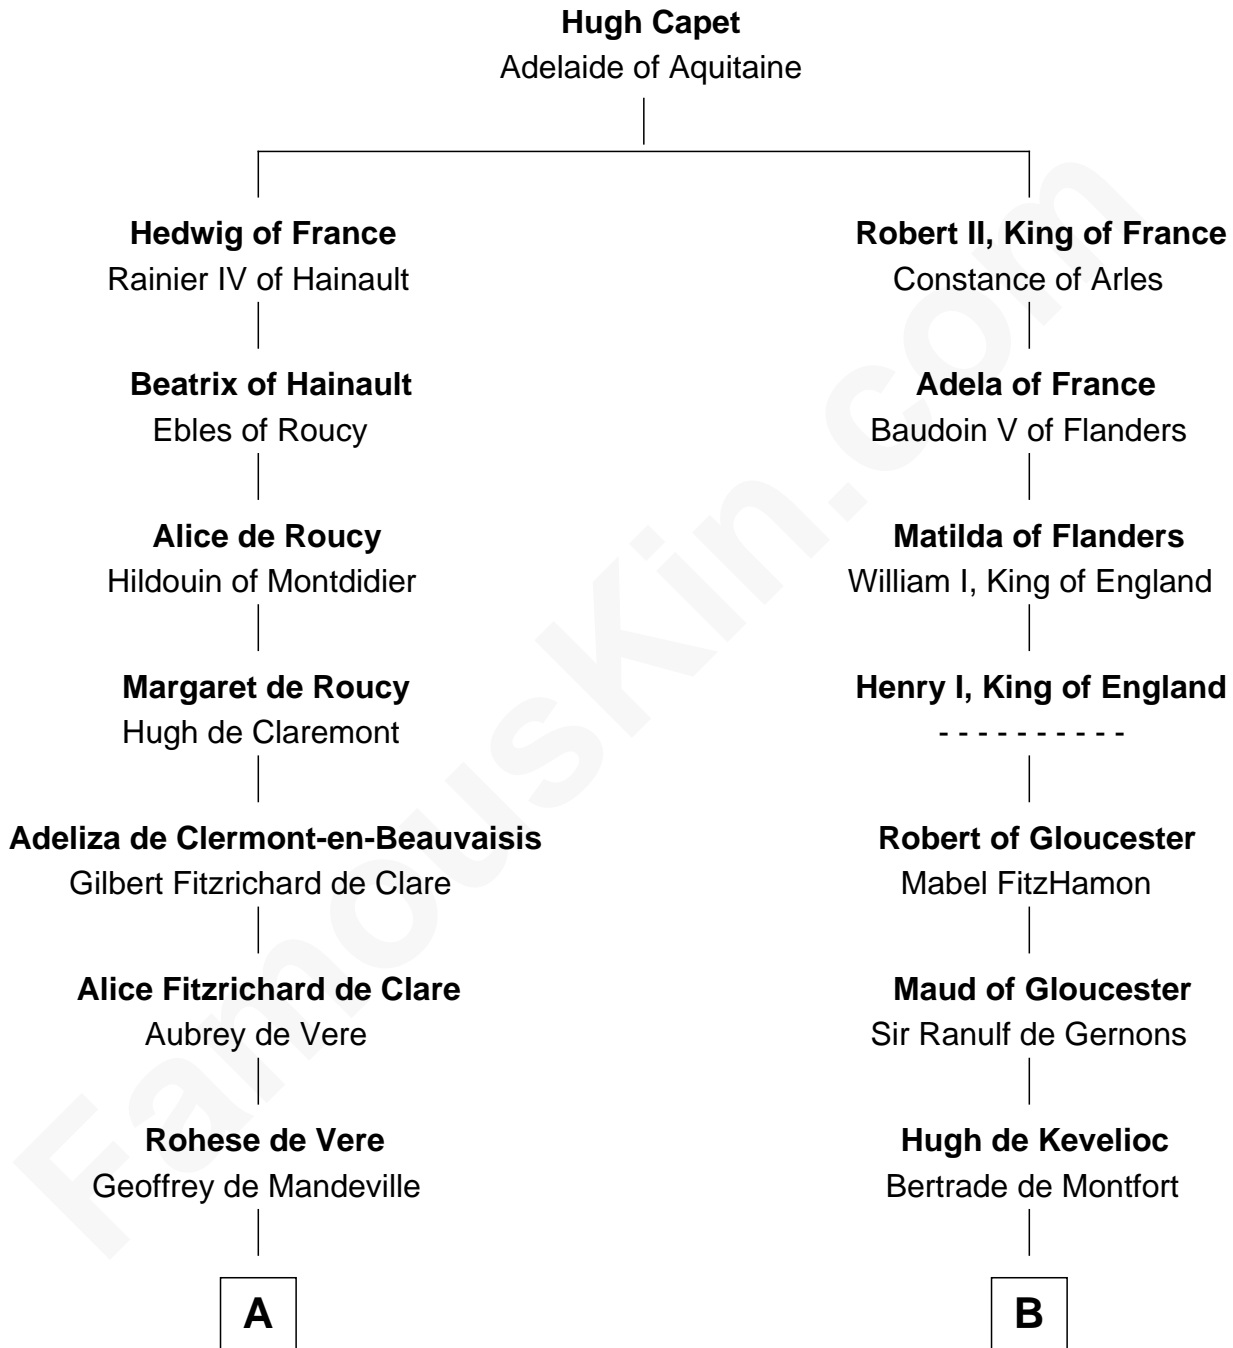

FamousKin.com

Relationship Chart of

William de Lanvally

Magna Carta Surety

9th cousin 11 times removed of

Thomas Yale

(c1616 - 1683) *Great Migration Immigrant 1638*

C

John Wynn

Agnes Lloyd

Rev. David Yale

Frances Lloyd

Thomas Yale

Ann Lloyd

Thomas Yale

Great Migration Immigrant 1638