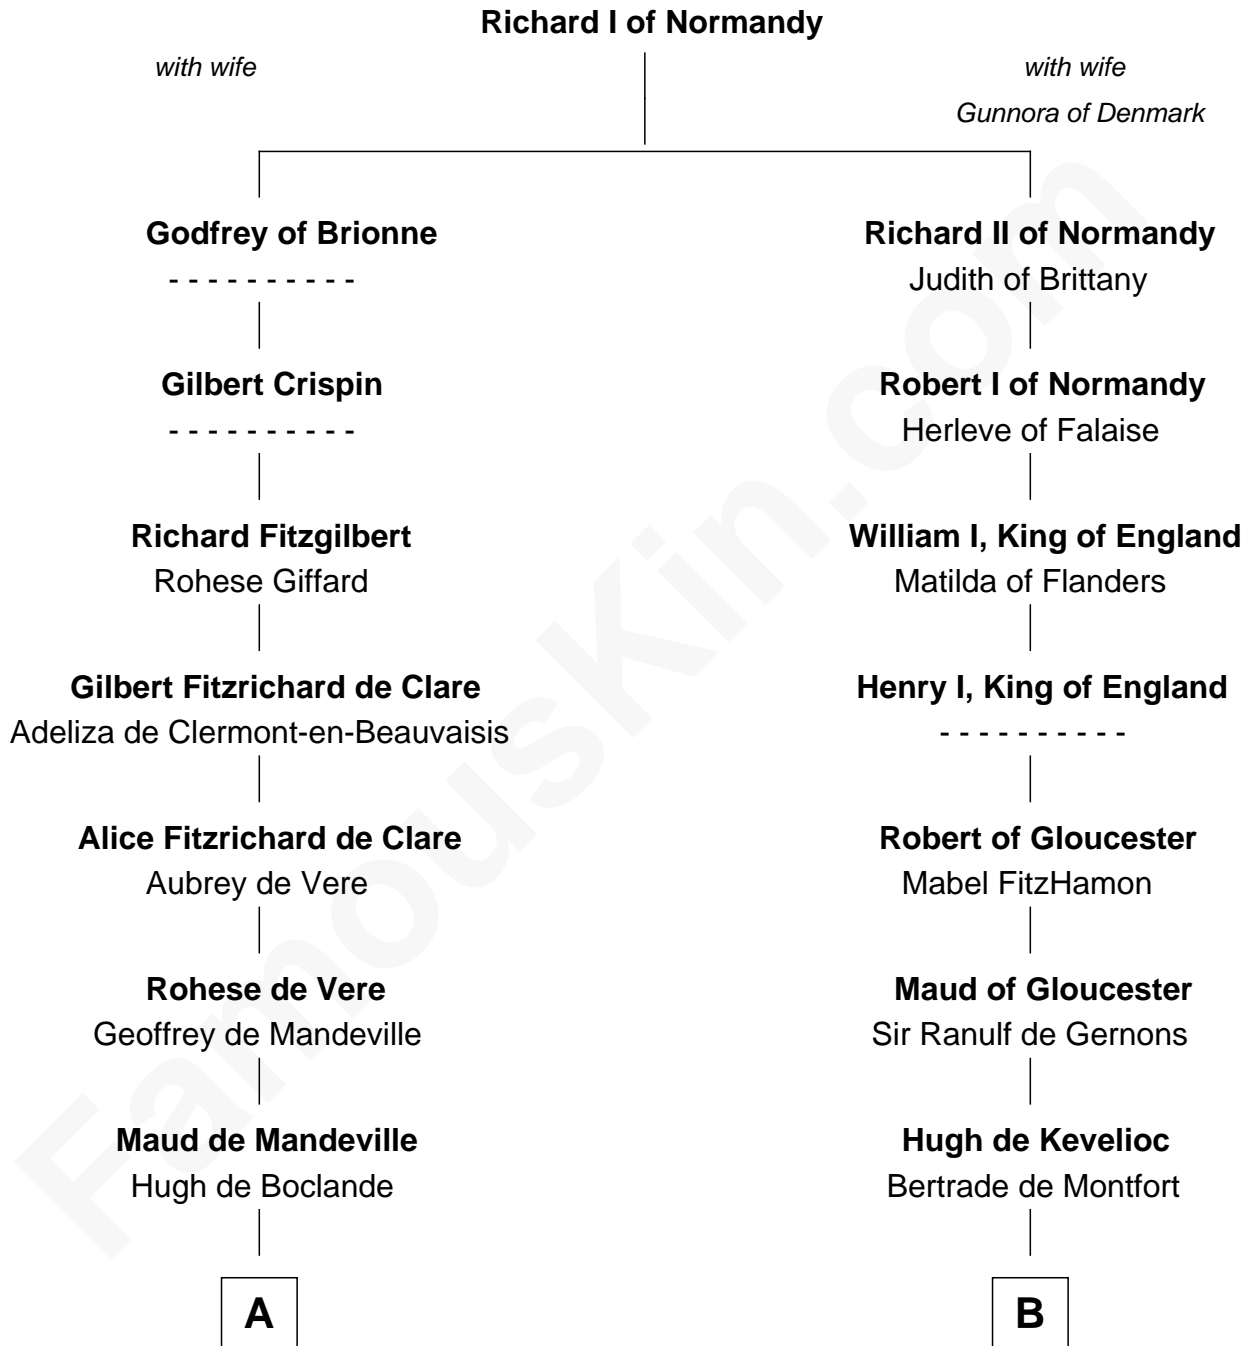

FamousKin.com

Relationship Chart of

William de Lanvallay

Magna Carta Surety

8th cousin 12 times removed of

Thomas Yale

(c1616 - 1683) *Great Migration Immigrant 1638*

C

John Wynn

Agnes Lloyd

Rev. David Yale

Frances Lloyd

Thomas Yale

Ann Lloyd

Thomas Yale

Great Migration Immigrant 1638