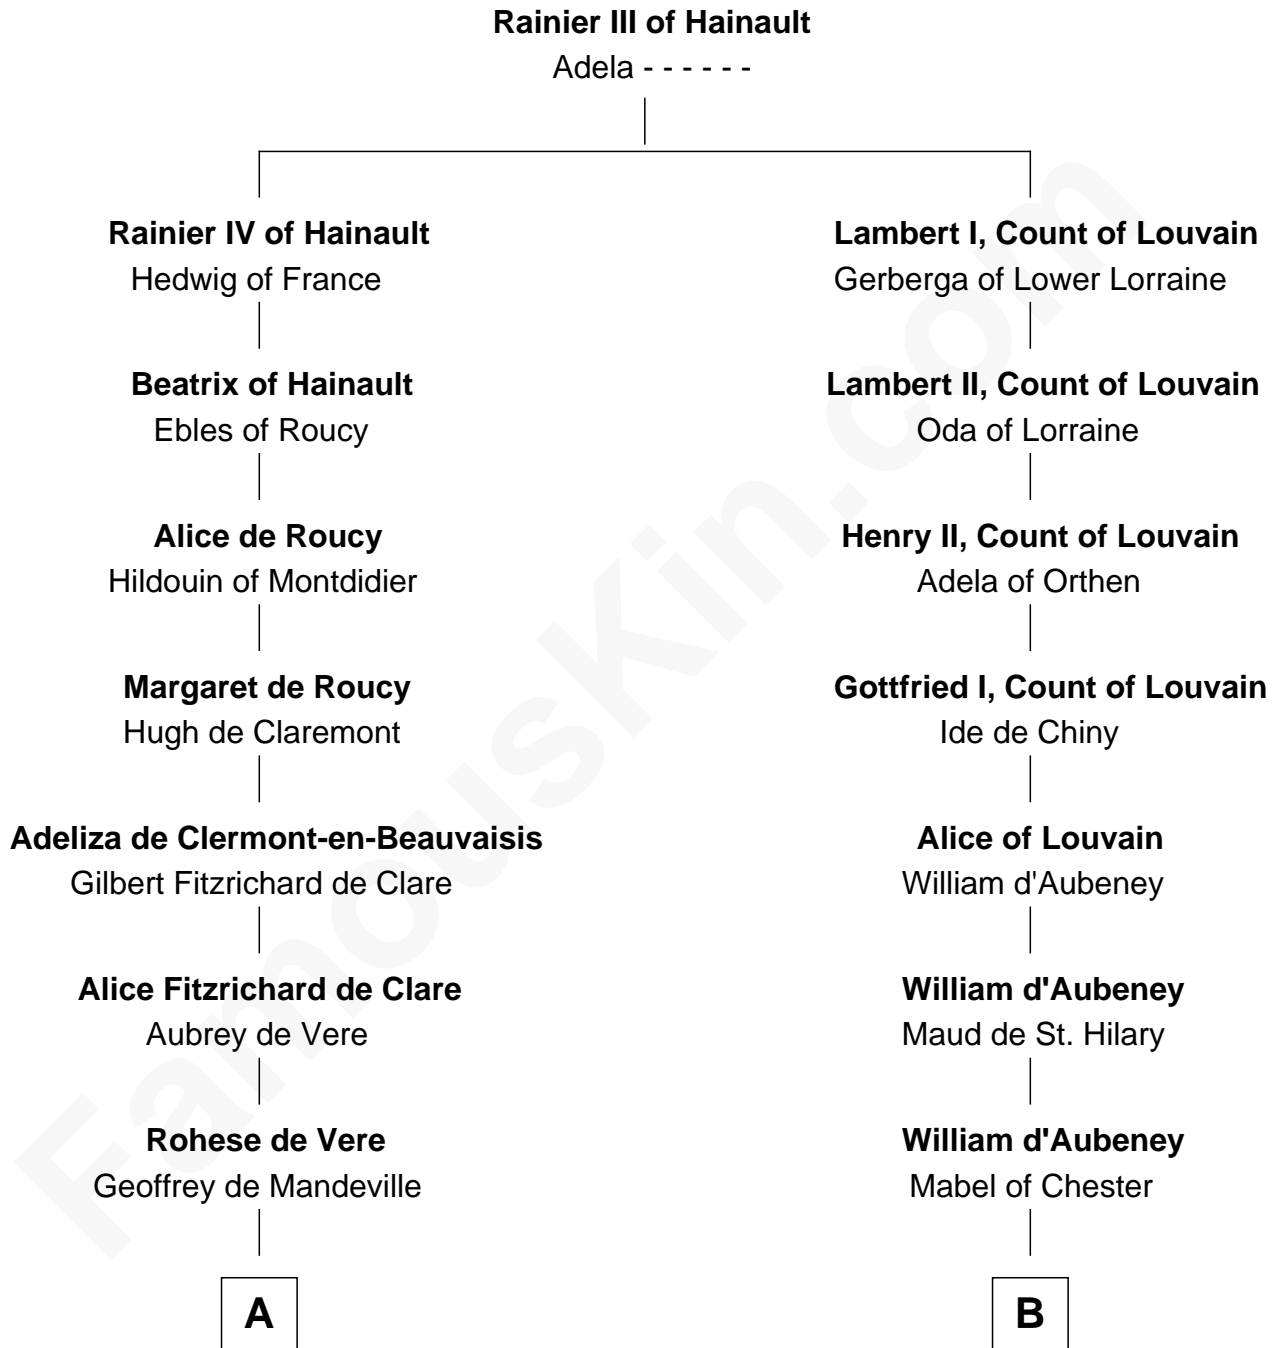

FamousKin.com

Relationship Chart of

William de Lanvally

Magna Carta Surety

9th cousin 10 times removed of

Thomas Yale

(c1616 - 1683) *Great Migration Immigrant 1638*

C

Rev. David Yale

Frances Lloyd

Thomas Yale

Ann Lloyd

Thomas Yale

Great Migration Immigrant 1638

FamousKin.com