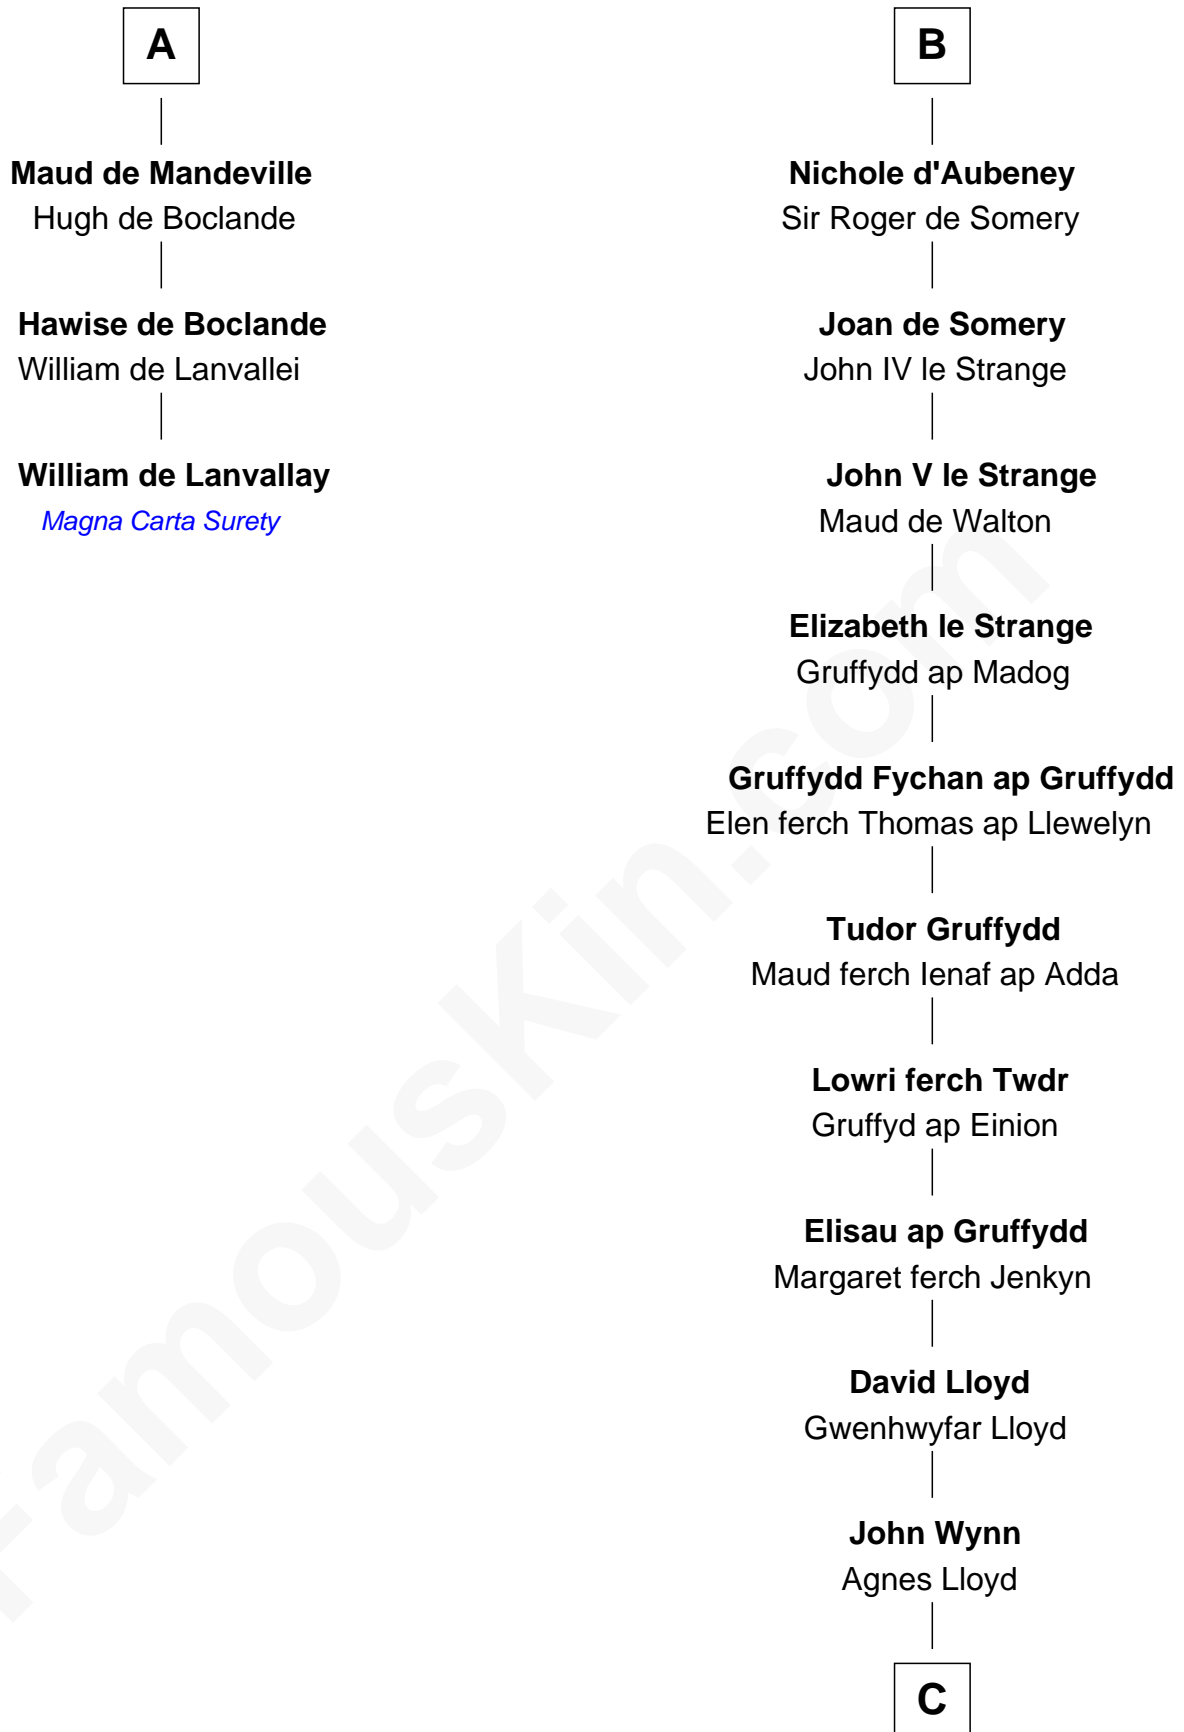

FamousKin.com

Relationship Chart of

William de Lanvally

Magna Carta Surety

9th cousin 10 times removed of

Thomas Yale

(c1616 - 1683) *Great Migration Immigrant 1638*

C

Rev. David Yale

Frances Lloyd

Thomas Yale

Ann Lloyd

Thomas Yale

Great Migration Immigrant 1638

FamousKin.com